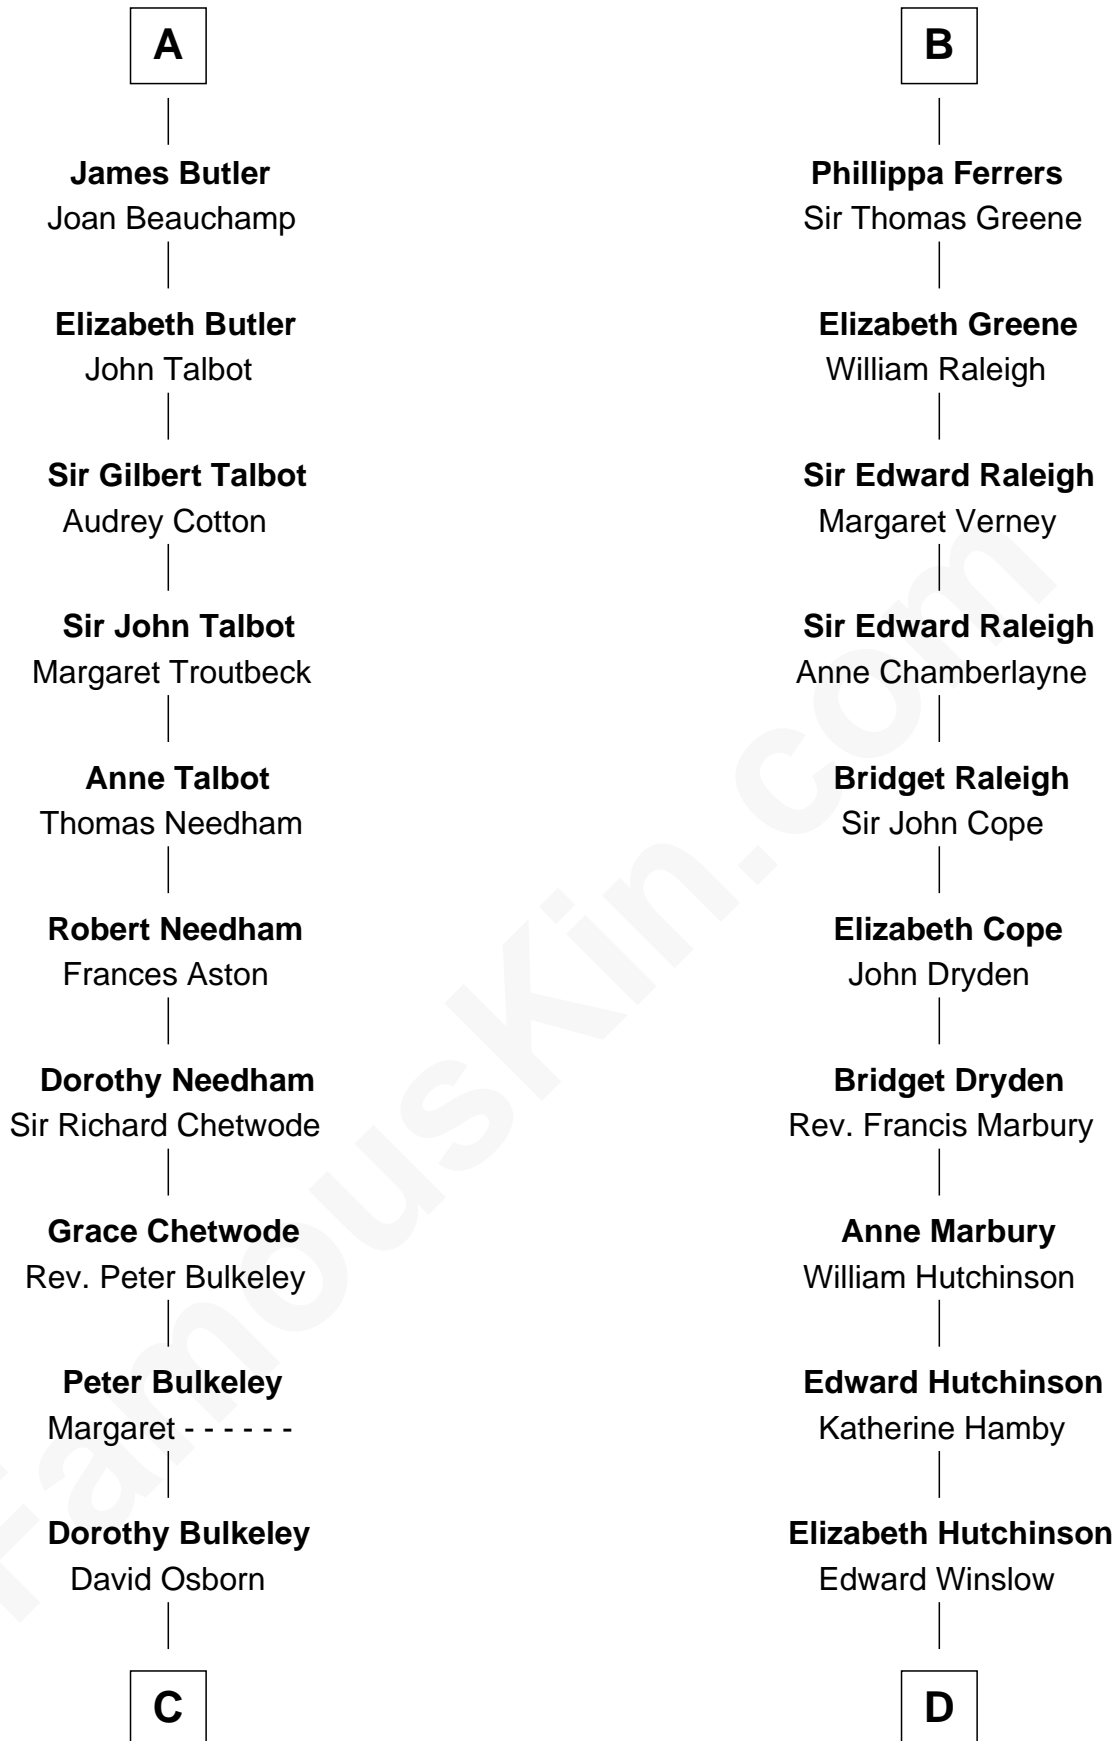

FamousKin.com

Relationship Chart of

Jay Gould

American Railroad "Robber Baron"

20th cousin 1 time removed of

Nicholas Gilman

Signer of the U.S. Constitution

Sir Robert II de Quincy

Hawise of Chester

C

Eleazer Osborn
Hannah Bulkeley

Eleazer Osborn
Sarah Burr

Anna Osborn
Abraham Gould

John Burr Gould
Mary More

Jay Gould
"Robber Baron"

D