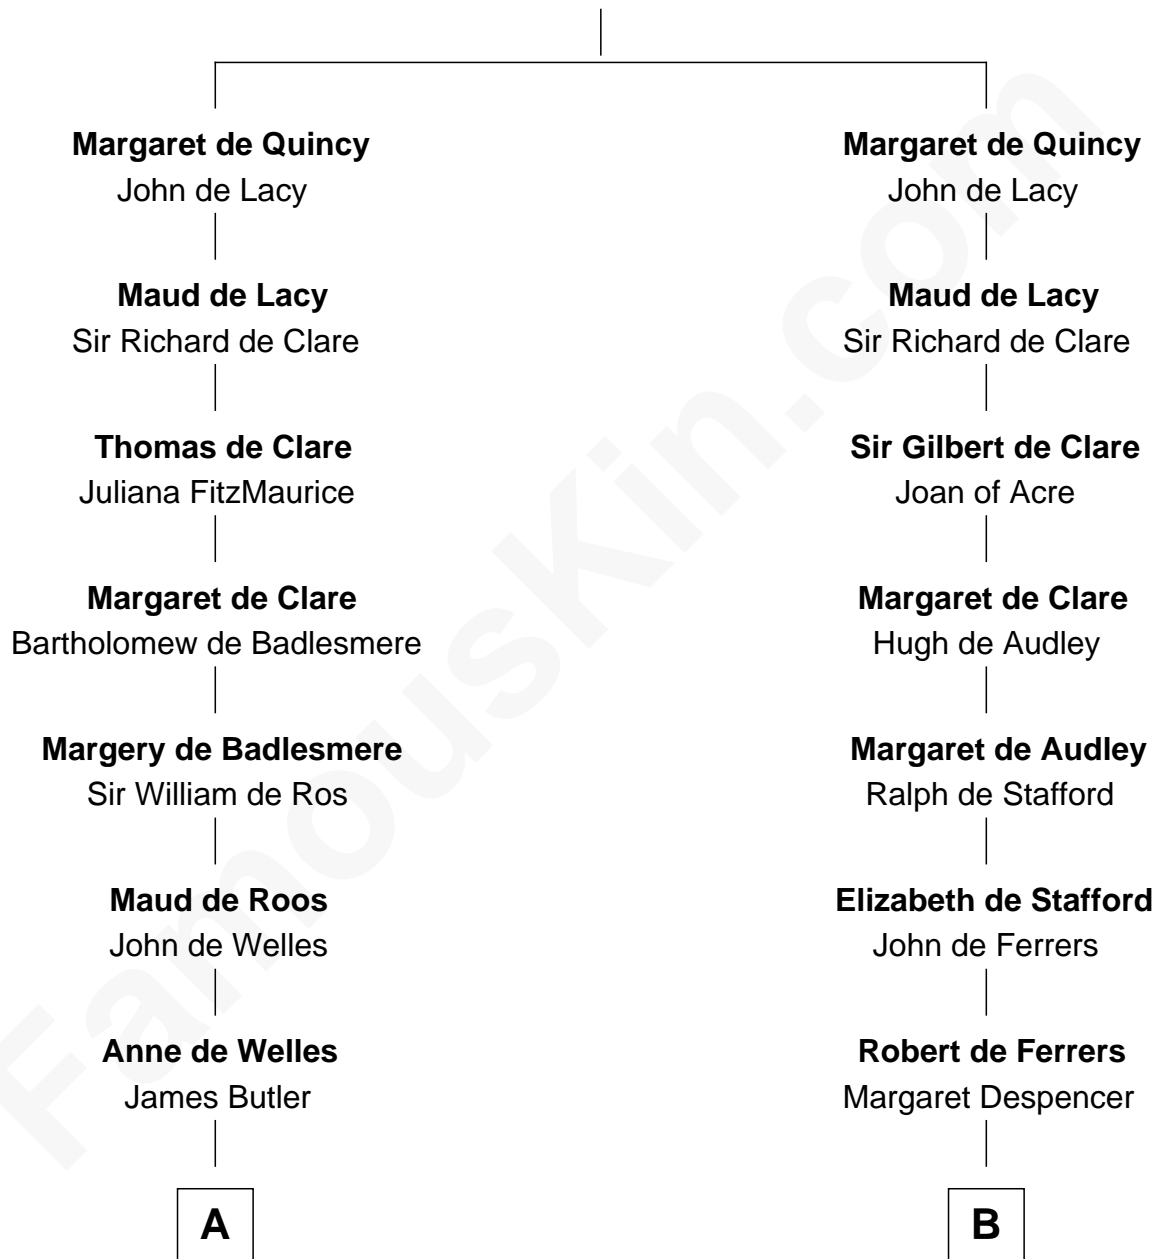

FamousKin.com

Relationship Chart of

Jay Gould

American Railroad "Robber Baron"

20th cousin 1 time removed of

Nicholas Gilman

Signer of the U.S. Constitution

Sir Robert II de Quincy

Hawise of Chester

C

Eleazer Osborn
Hannah Bulkeley

Eleazer Osborn
Sarah Burr

Anna Osborn
Abraham Gould

John Burr Gould
Mary More

Jay Gould
"Robber Baron"

D

Anna Winslow
John Taylor

Rev. John Taylor
Elizabeth Rogers

Ann Taylor
Nicholas Gilman

Nicholas Gilman
Signer of the U.S. Constitution