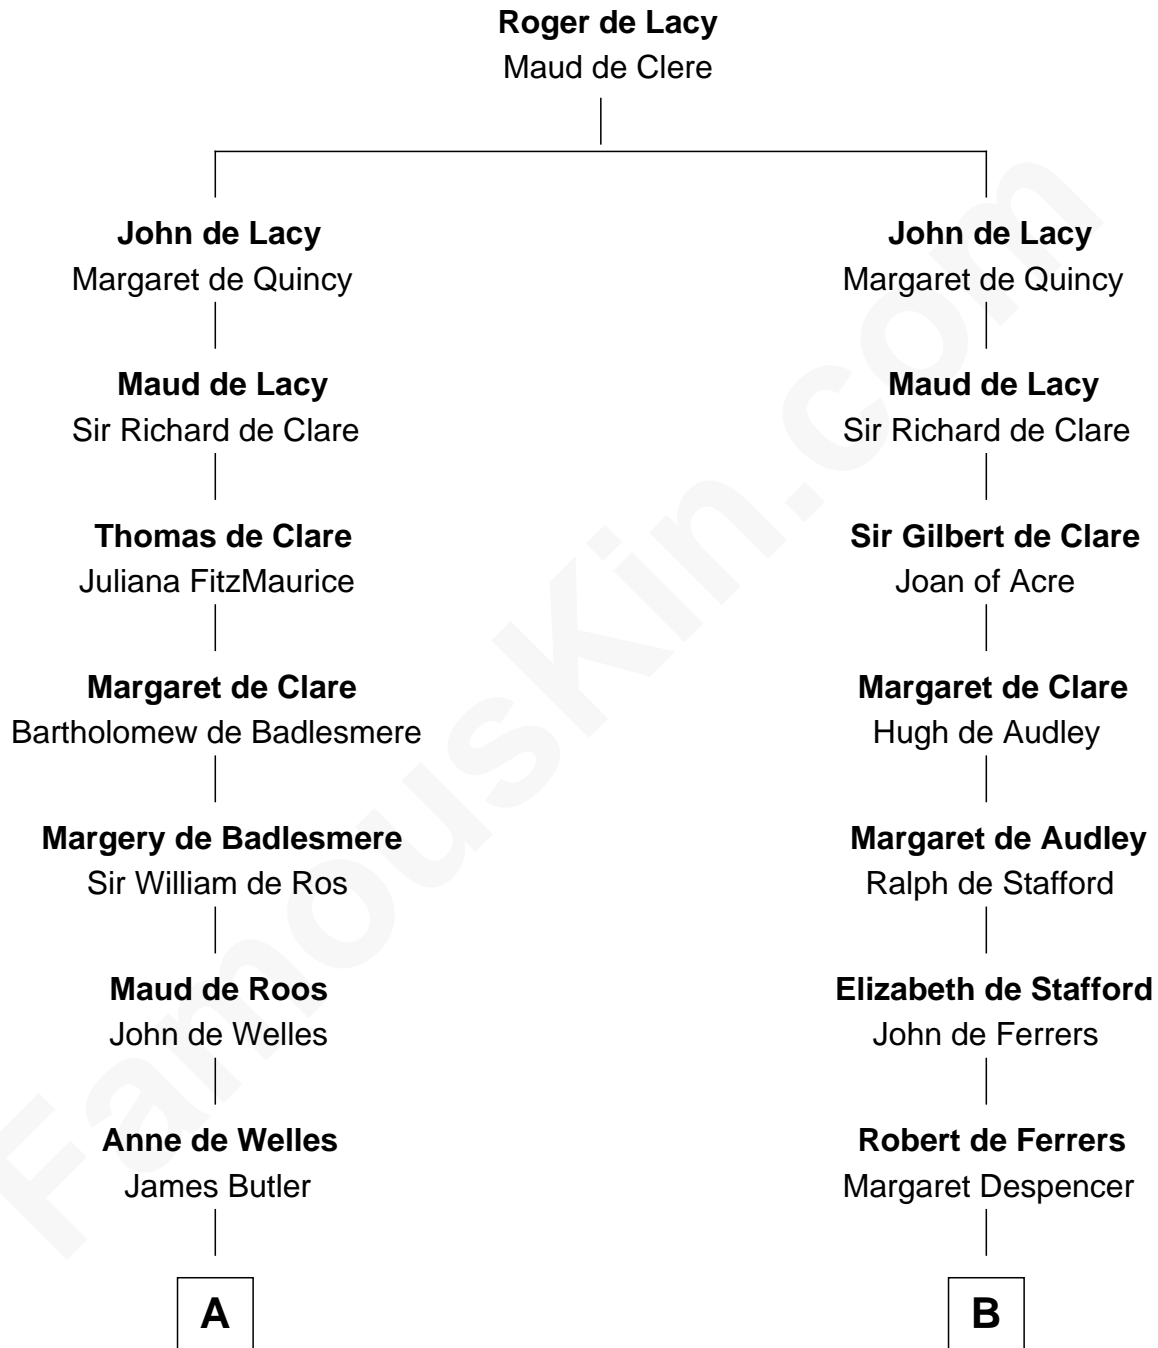

## Relationship Chart of

### Jay Gould

American Railroad "Robber Baron"

20th cousin 1 time removed of

### Nicholas Gilman

Signer of the U.S. Constitution

**C**

**Eleazer Osborn**  
Hannah Bulkeley

**Eleazer Osborn**  
Sarah Burr

**Anna Osborn**  
Abraham Gould

**John Burr Gould**  
Mary More

**Jay Gould**  
*"Robber Baron"*