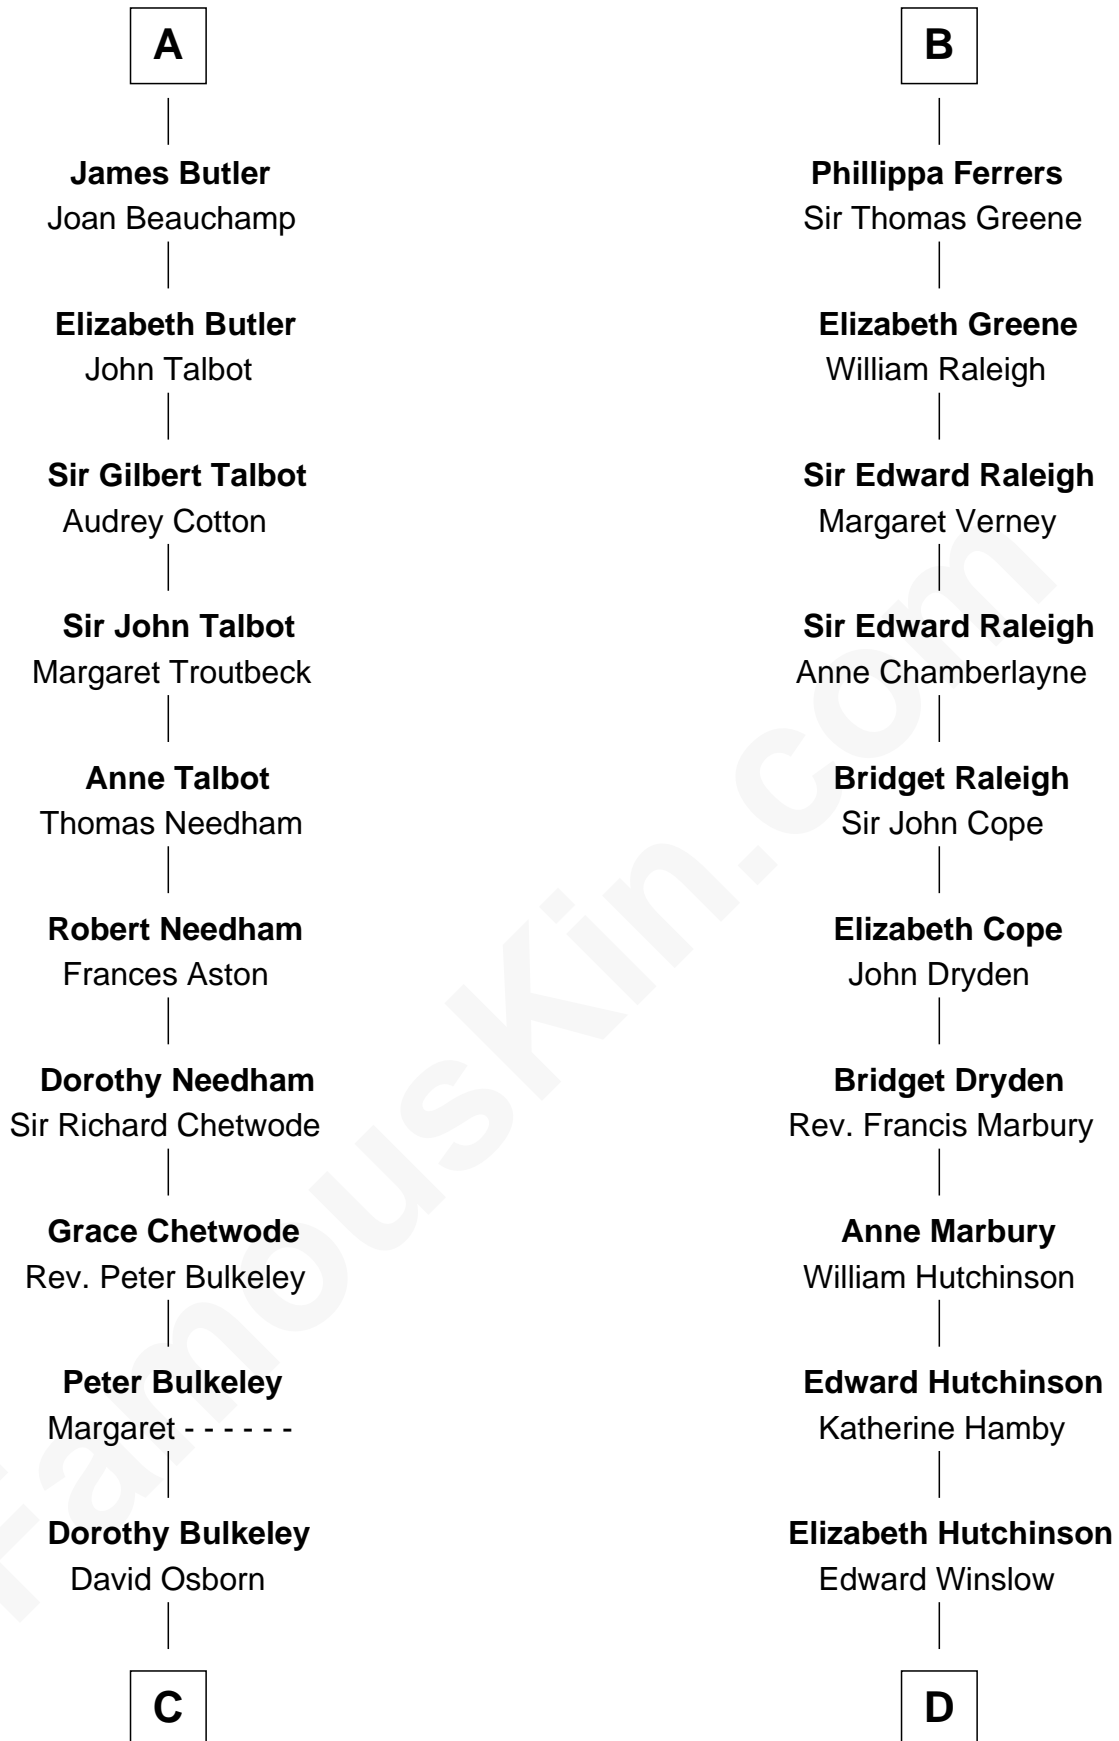

## Relationship Chart of

### Jay Gould

American Railroad "Robber Baron"

20th cousin 1 time removed of

### Nicholas Gilman

Signer of the U.S. Constitution

**C**

**Eleazer Osborn**  
Hannah Bulkeley

**Eleazer Osborn**  
Sarah Burr

**Anna Osborn**  
Abraham Gould

**John Burr Gould**  
Mary More

**Jay Gould**  
*"Robber Baron"*