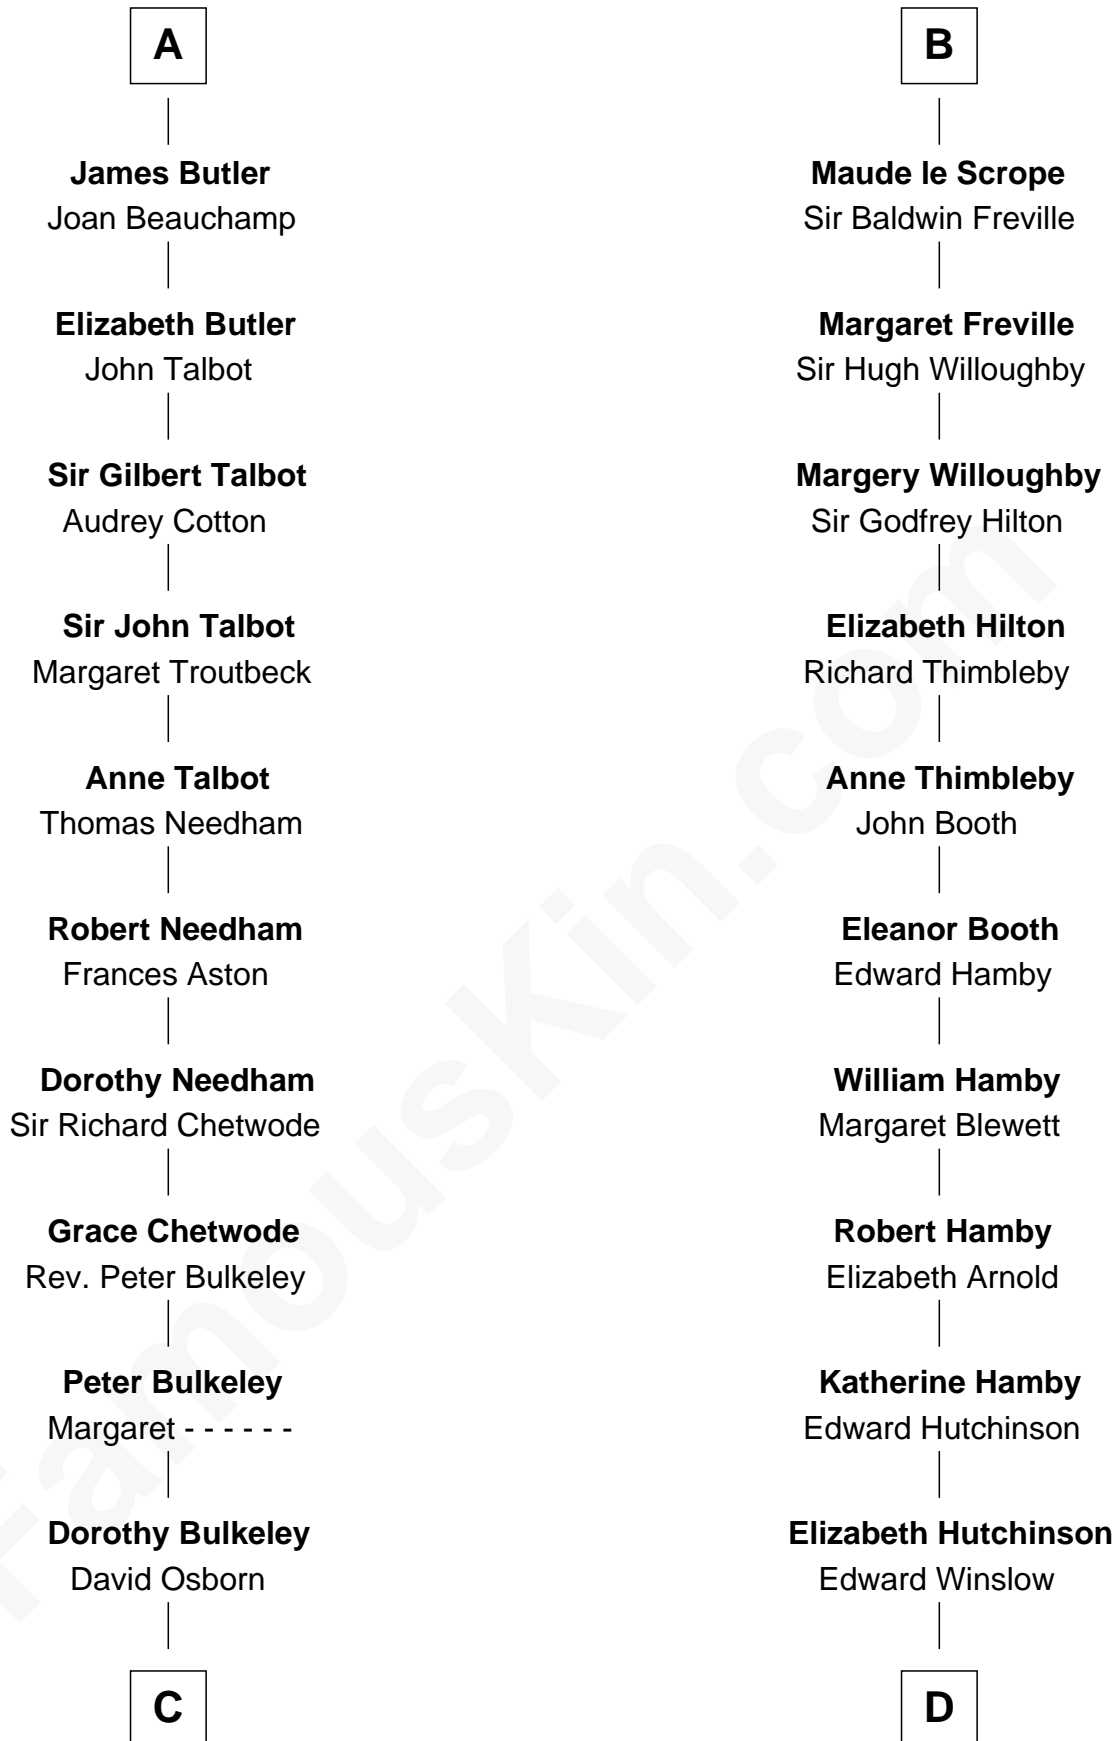

FamousKin.com

Relationship Chart of

Jay Gould

American Railroad "Robber Baron"

20th cousin 1 time removed of

Nicholas Gilman

Signer of the U.S. Constitution

William I, King of Scotland

----- Avenal

C

Eleazer Osborn
Hannah Bulkeley

Eleazer Osborn
Sarah Burr

Anna Osborn
Abraham Gould

John Burr Gould
Mary More

Jay Gould
"Robber Baron"

D