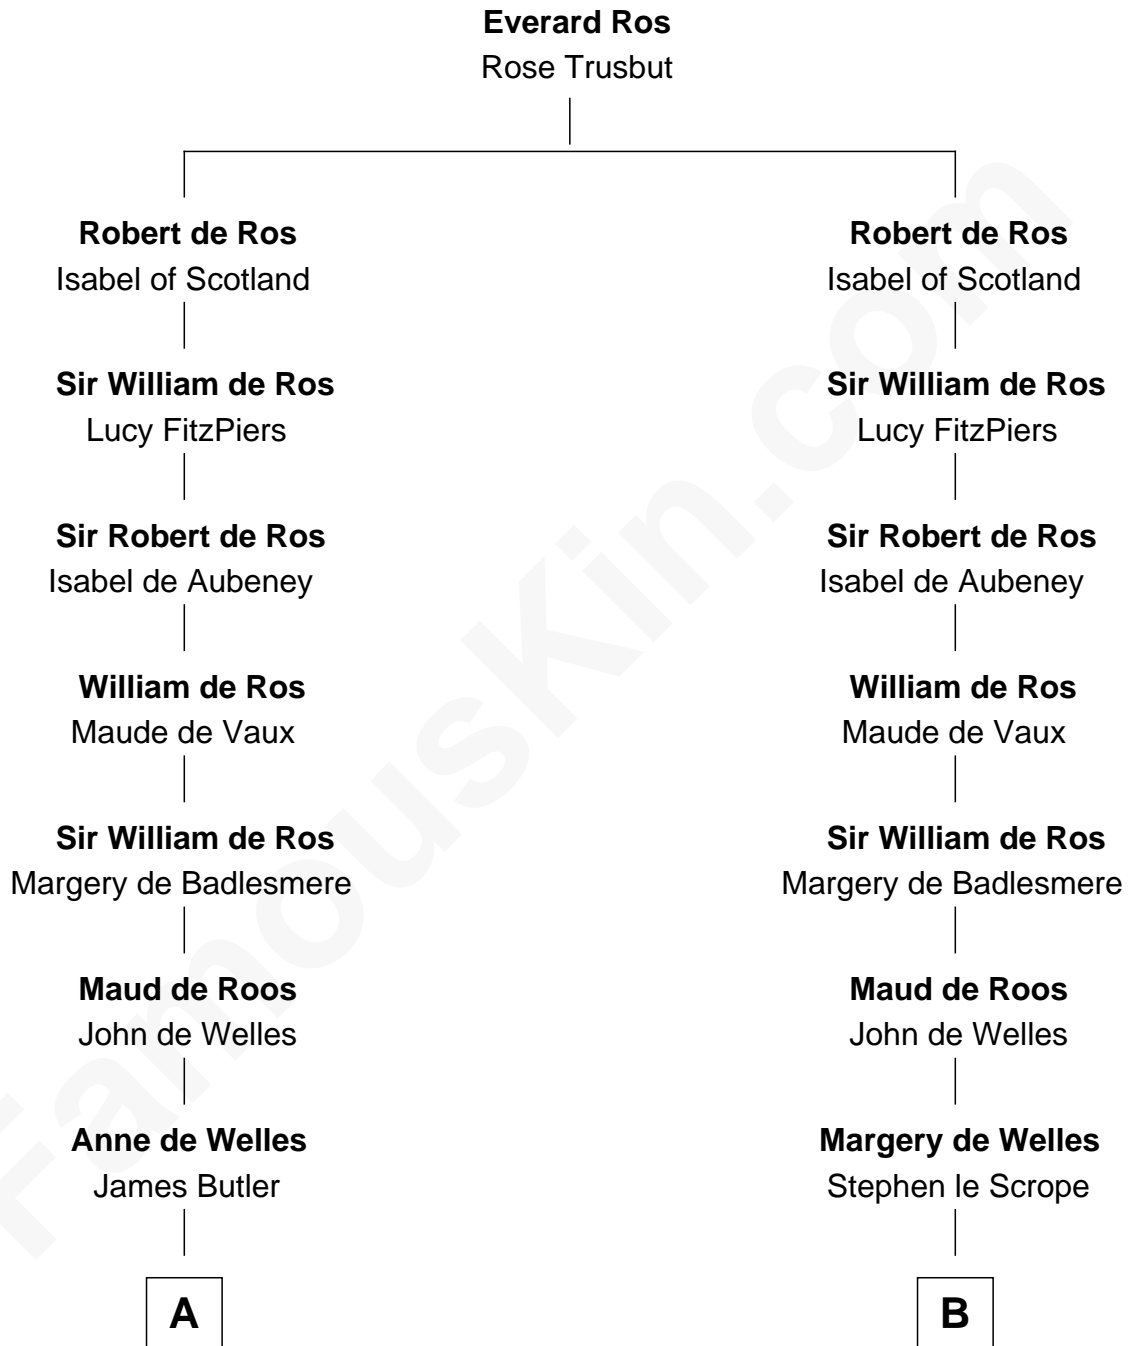

FamousKin.com

Relationship Chart of

Jay Gould

American Railroad "Robber Baron"

20th cousin 1 time removed of

Nicholas Gilman

Signer of the U.S. Constitution

C

Eleazer Osborn
Hannah Bulkeley

Eleazer Osborn
Sarah Burr

Anna Osborn
Abraham Gould

John Burr Gould
Mary More

Jay Gould
"Robber Baron"

D

Anna Winslow
John Taylor

Rev. John Taylor
Elizabeth Rogers