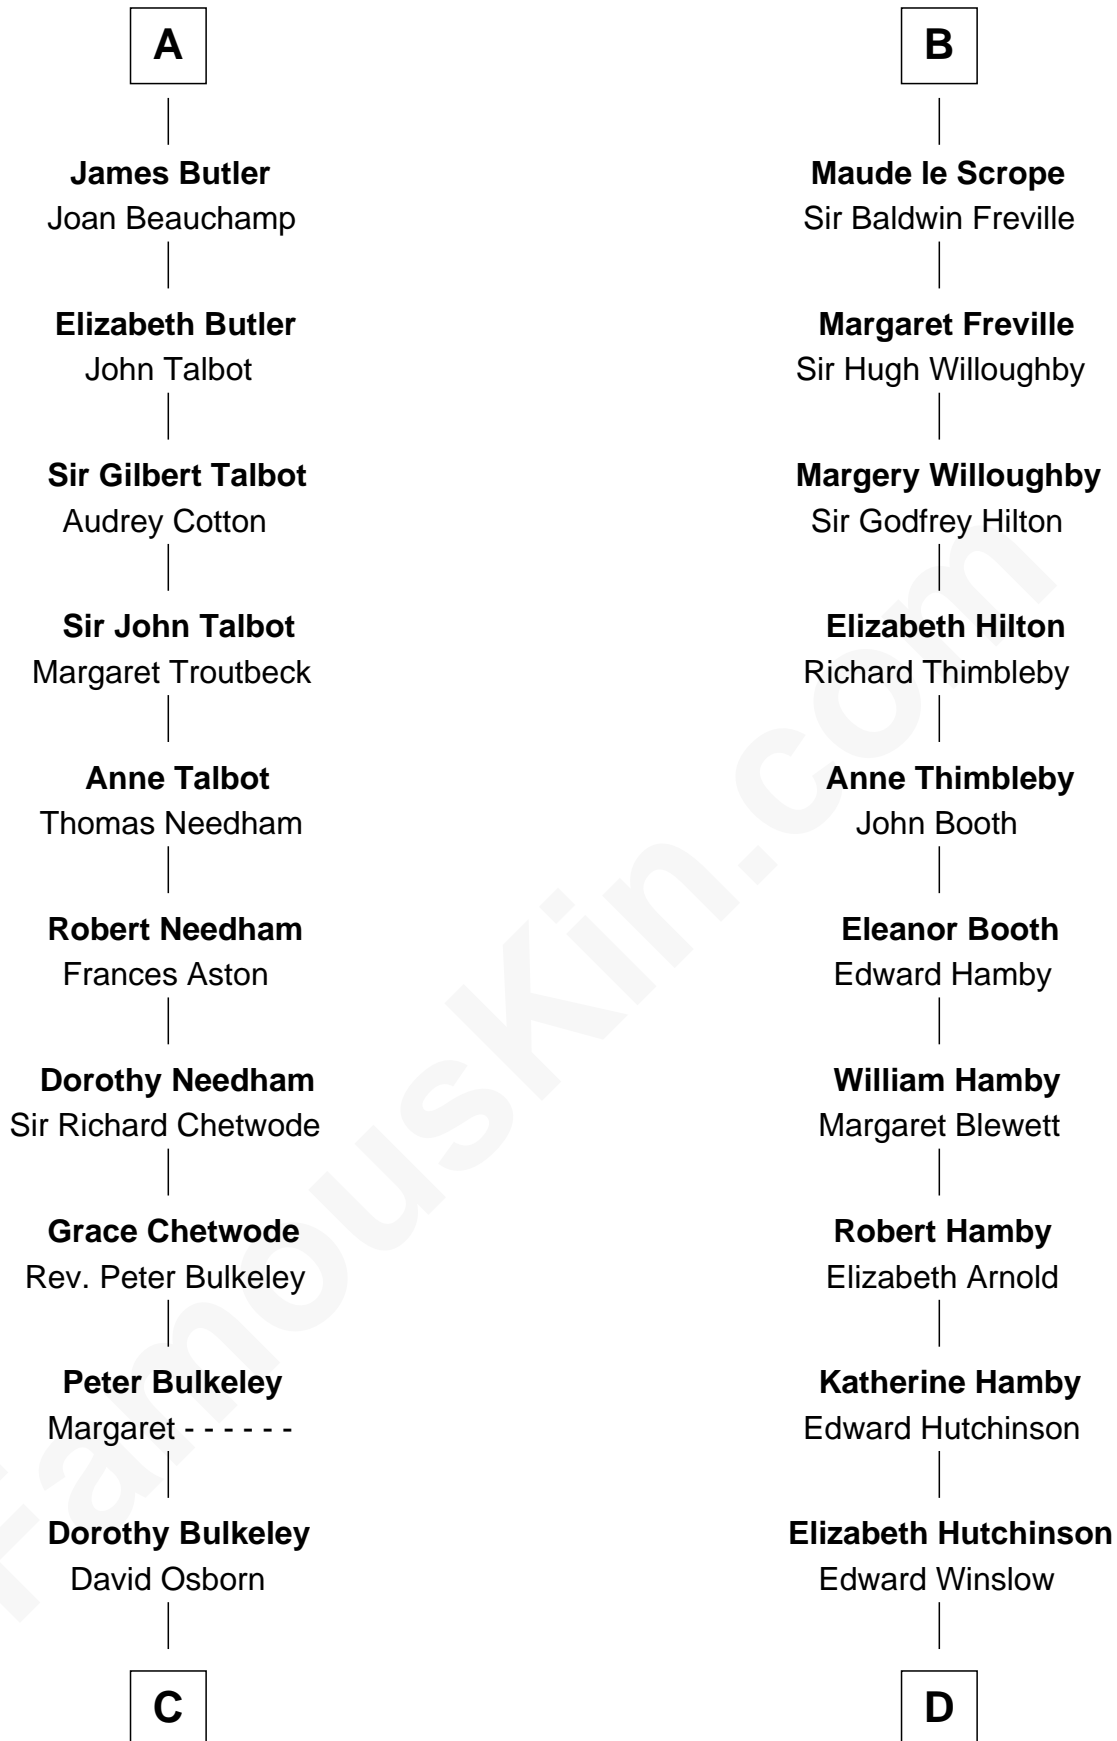

FamousKin.com

Relationship Chart of

Jay Gould

American Railroad "Robber Baron"

20th cousin 1 time removed of

Nicholas Gilman

Signer of the U.S. Constitution

C

Eleazer Osborn
Hannah Bulkeley

Eleazer Osborn
Sarah Burr

Anna Osborn
Abraham Gould

John Burr Gould
Mary More

Jay Gould
"Robber Baron"

D

Anna Winslow
John Taylor

Rev. John Taylor
Elizabeth Rogers