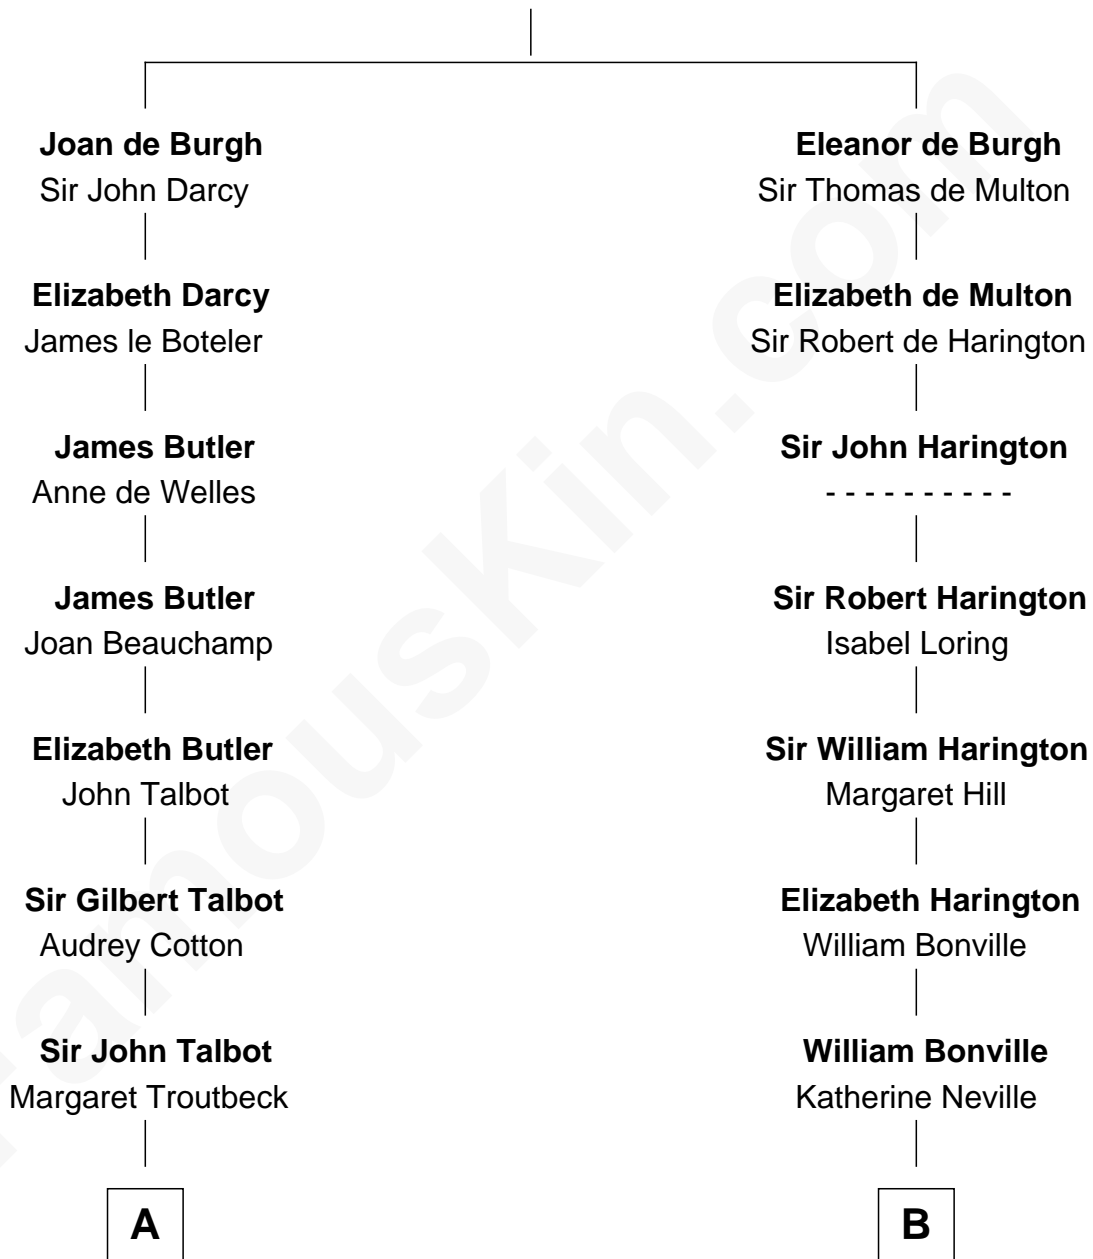

Sir Richard de Burgh

Margaret - - - - -