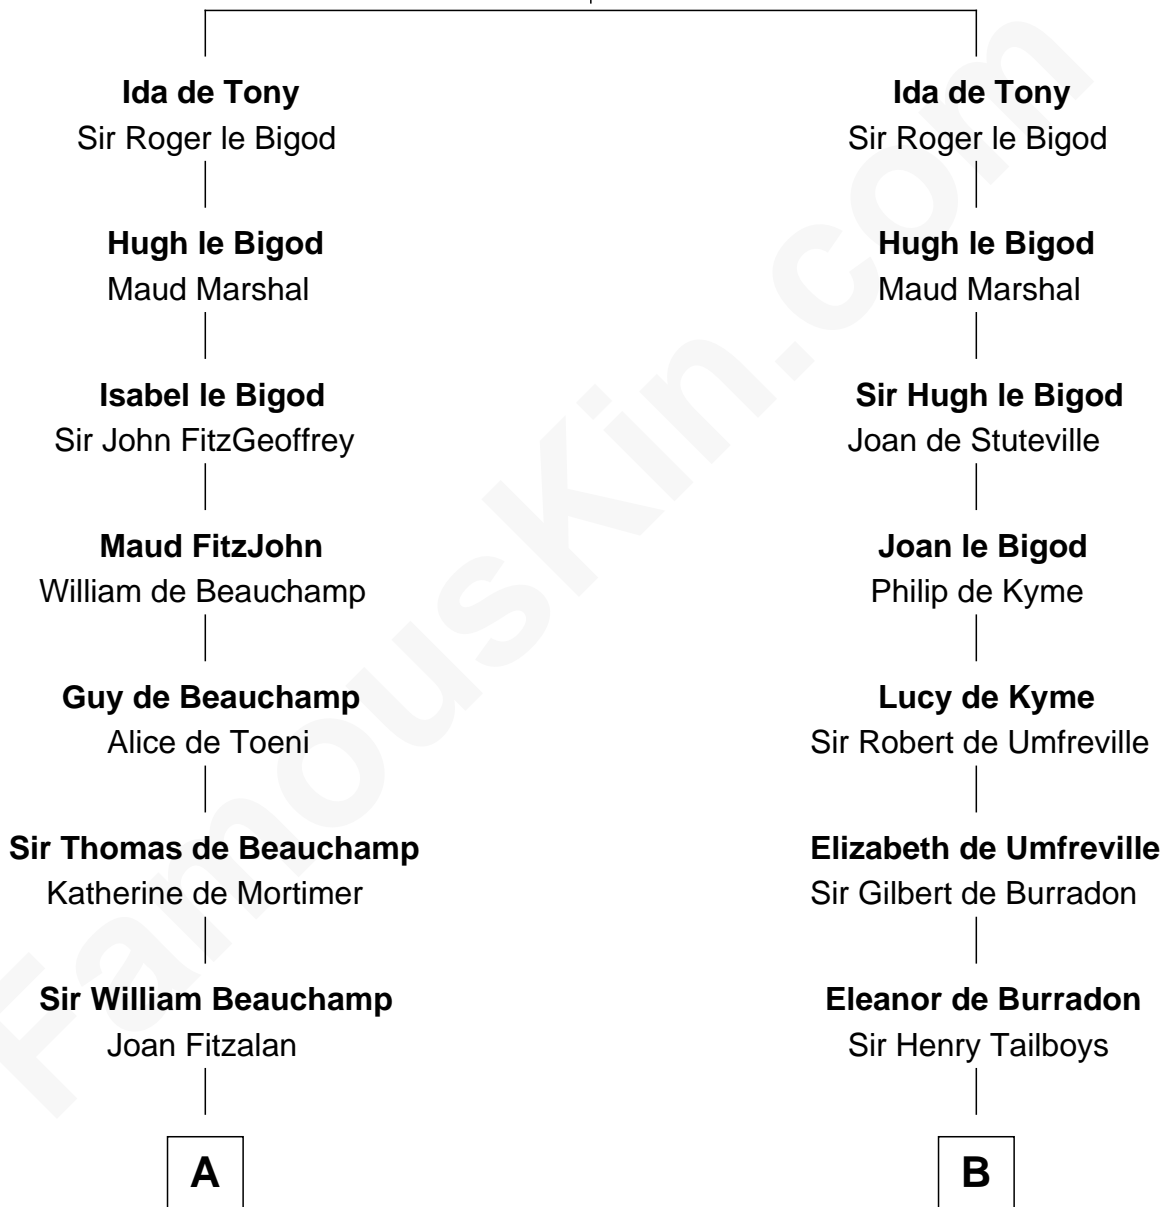

FamousKin.com

Relationship Chart of

Jay Gould

American Railroad "Robber Baron"

20th cousin 1 time removed of

Nicholas Gilman

Signer of the U.S. Constitution

Sir Ralph de Tony
Margaret Beaumont

C

Eleazer Osborn
Hannah Bulkeley

Eleazer Osborn
Sarah Burr

Anna Osborn
Abraham Gould

John Burr Gould
Mary More

Jay Gould
"Robber Baron"

D

Anna Winslow
John Taylor