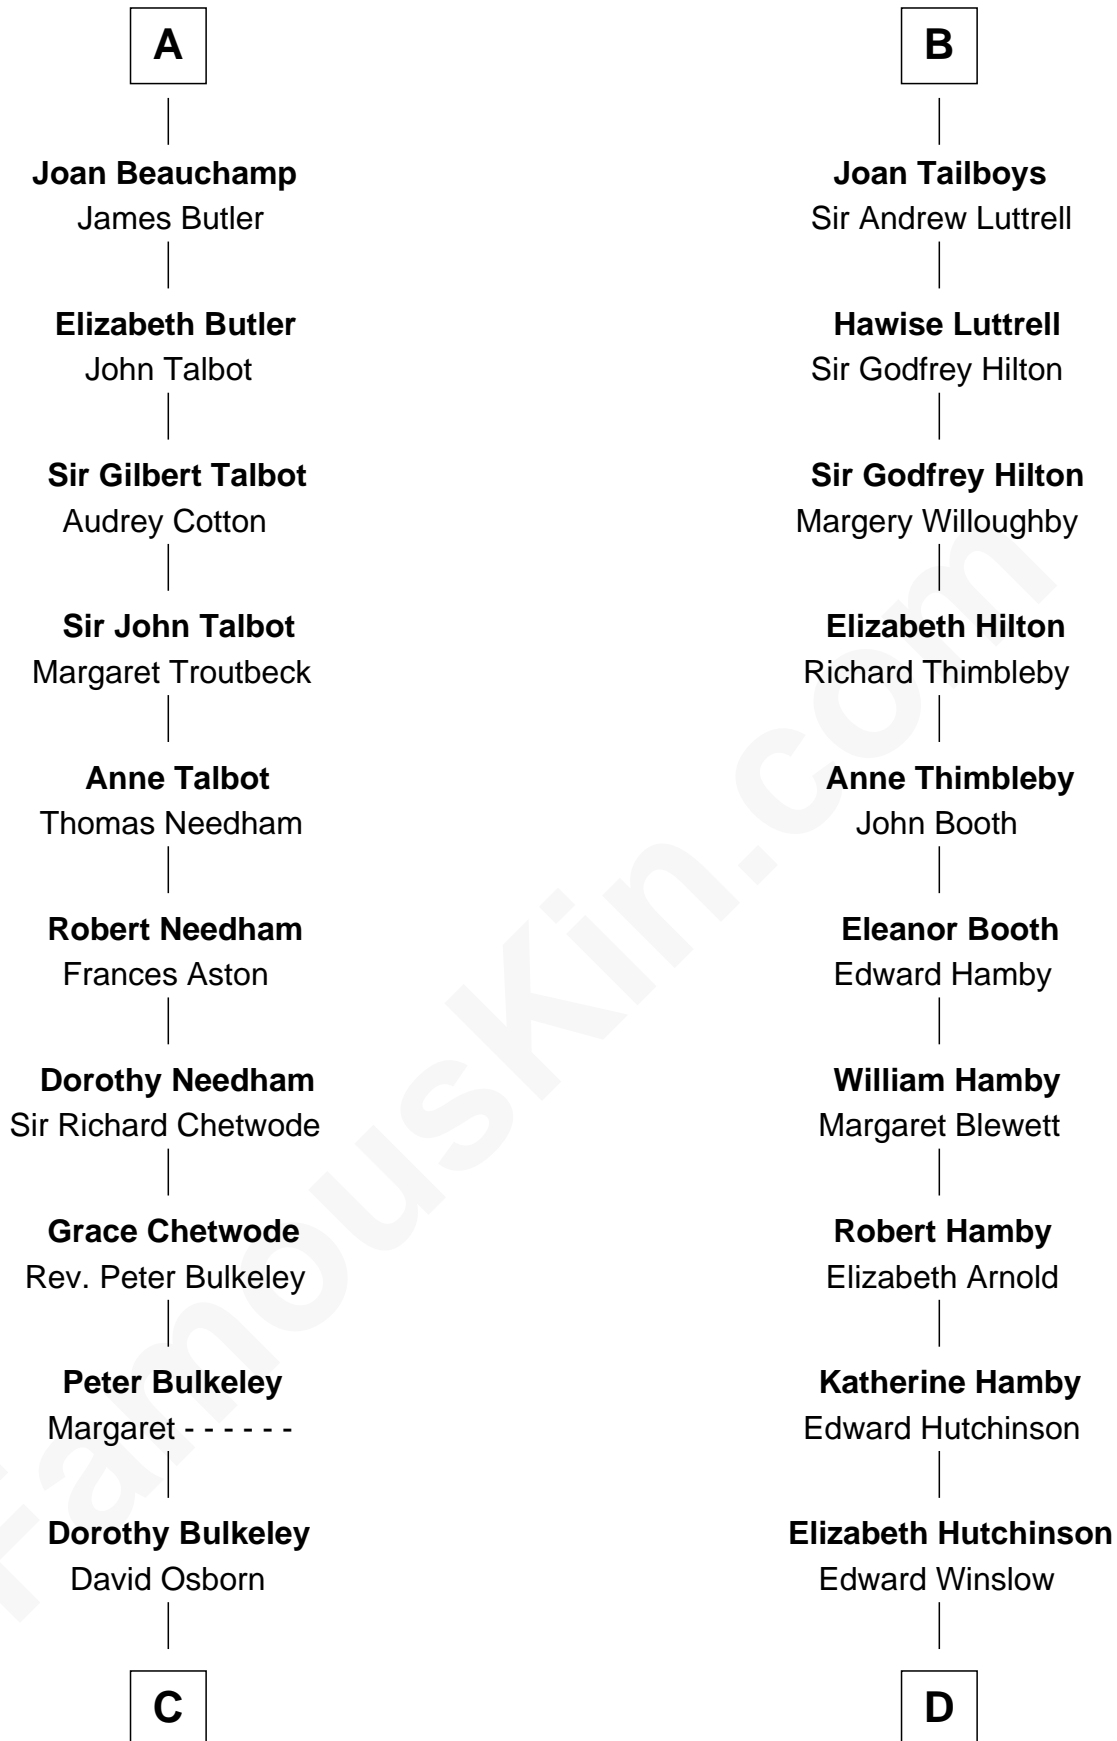

FamousKin.com

Relationship Chart of

Jay Gould

American Railroad "Robber Baron"

20th cousin 1 time removed of

Nicholas Gilman

Signer of the U.S. Constitution

Sir Ralph de Tony
Margaret Beaumont

C

Eleazer Osborn
Hannah Bulkeley

Eleazer Osborn
Sarah Burr

Anna Osborn
Abraham Gould

John Burr Gould
Mary More

Jay Gould
"Robber Baron"

D

Anna Winslow
John Taylor