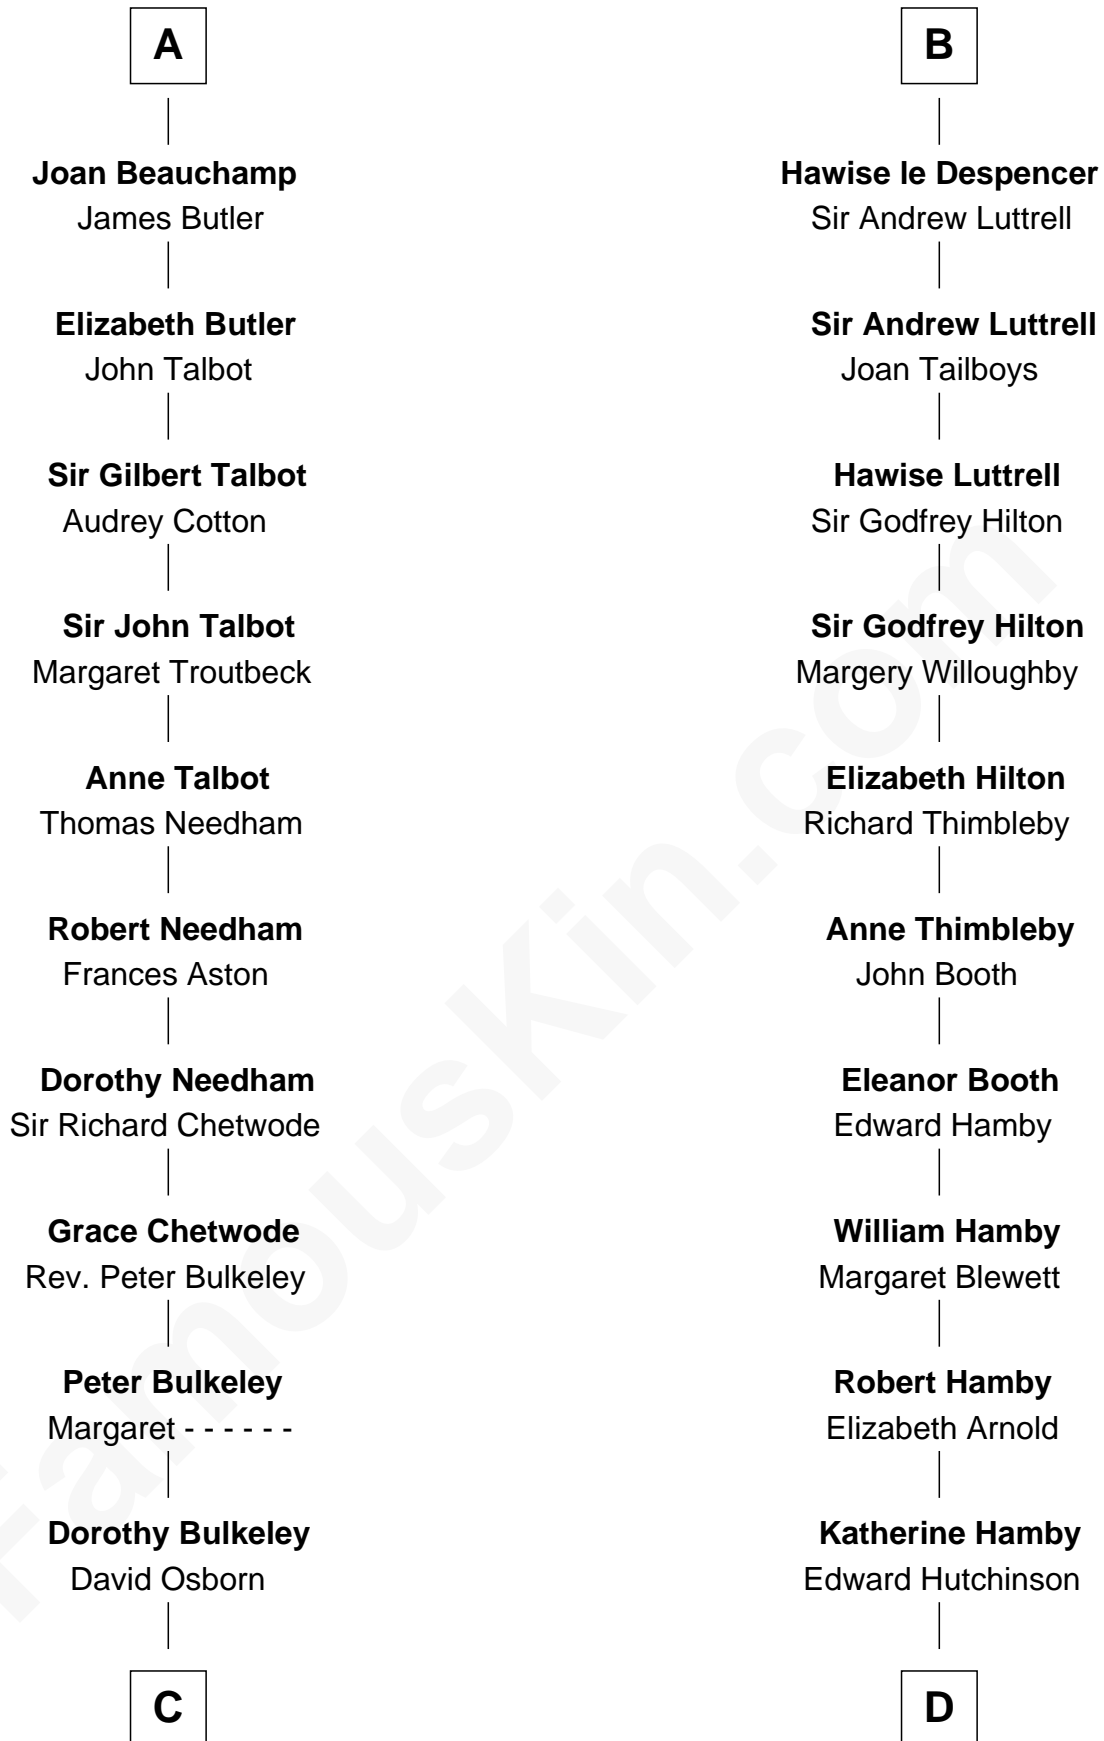

FamousKin.com

Relationship Chart of

Jay Gould

American Railroad "Robber Baron"

21st cousin of

Nicholas Gilman

Signer of the U.S. Constitution

Geoffrey de Mandeville

Rohese de Vere

C

Eleazer Osborn
Hannah Bulkeley

Eleazer Osborn
Sarah Burr

Anna Osborn
Abraham Gould

John Burr Gould
Mary More

Jay Gould
"Robber Baron"

D