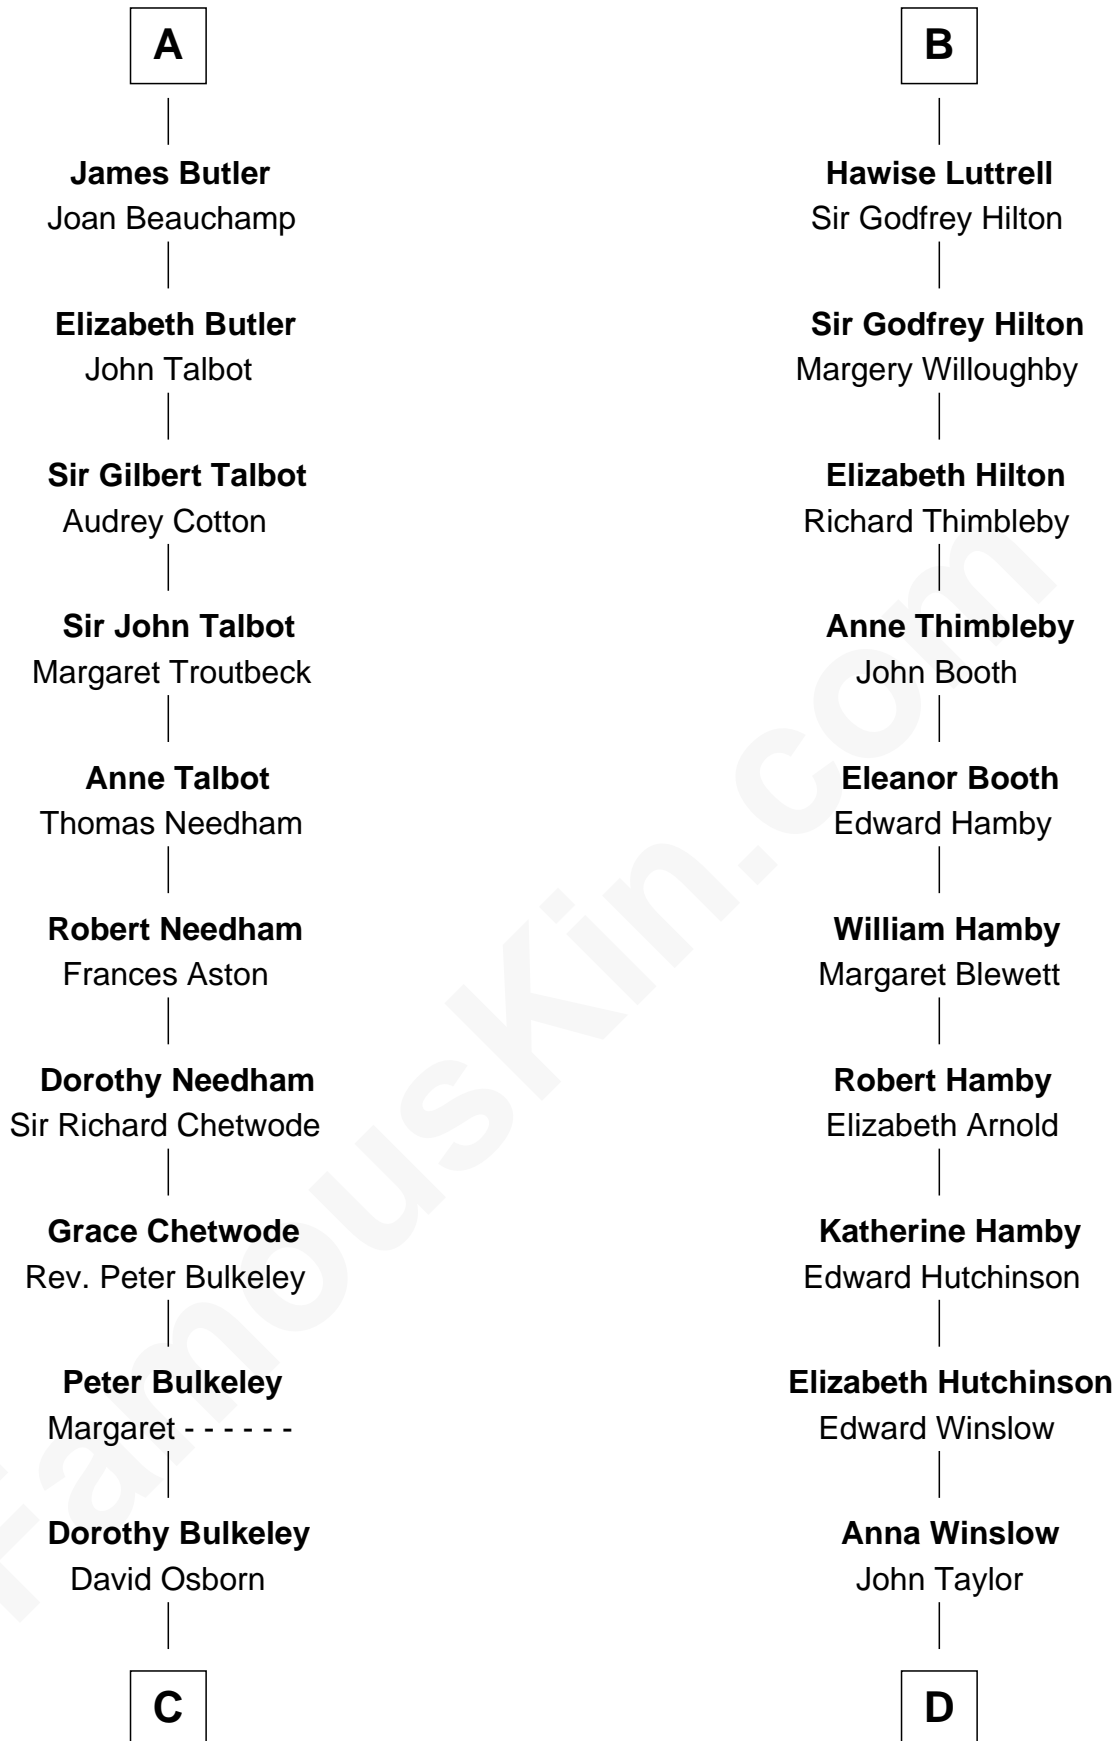

FamousKin.com

Relationship Chart of

Jay Gould

American Railroad "Robber Baron"

19th cousin 2 times removed of

Nicholas Gilman

Signer of the U.S. Constitution

Sir Odinel de Umfreville

Elizabeth de Umfreville

Sir Gilbert de Burradon

Eleanor de Burradon

Sir Henry Tailboys

Joan Tailboys

Sir Andrew Luttrell

B

C

Eleazer Osborn
Hannah Bulkeley

Eleazer Osborn
Sarah Burr

Anna Osborn
Abraham Gould

John Burr Gould
Mary More

Jay Gould
"Robber Baron"

D

Rev. John Taylor
Elizabeth Rogers

Ann Taylor
Nicholas Gilman