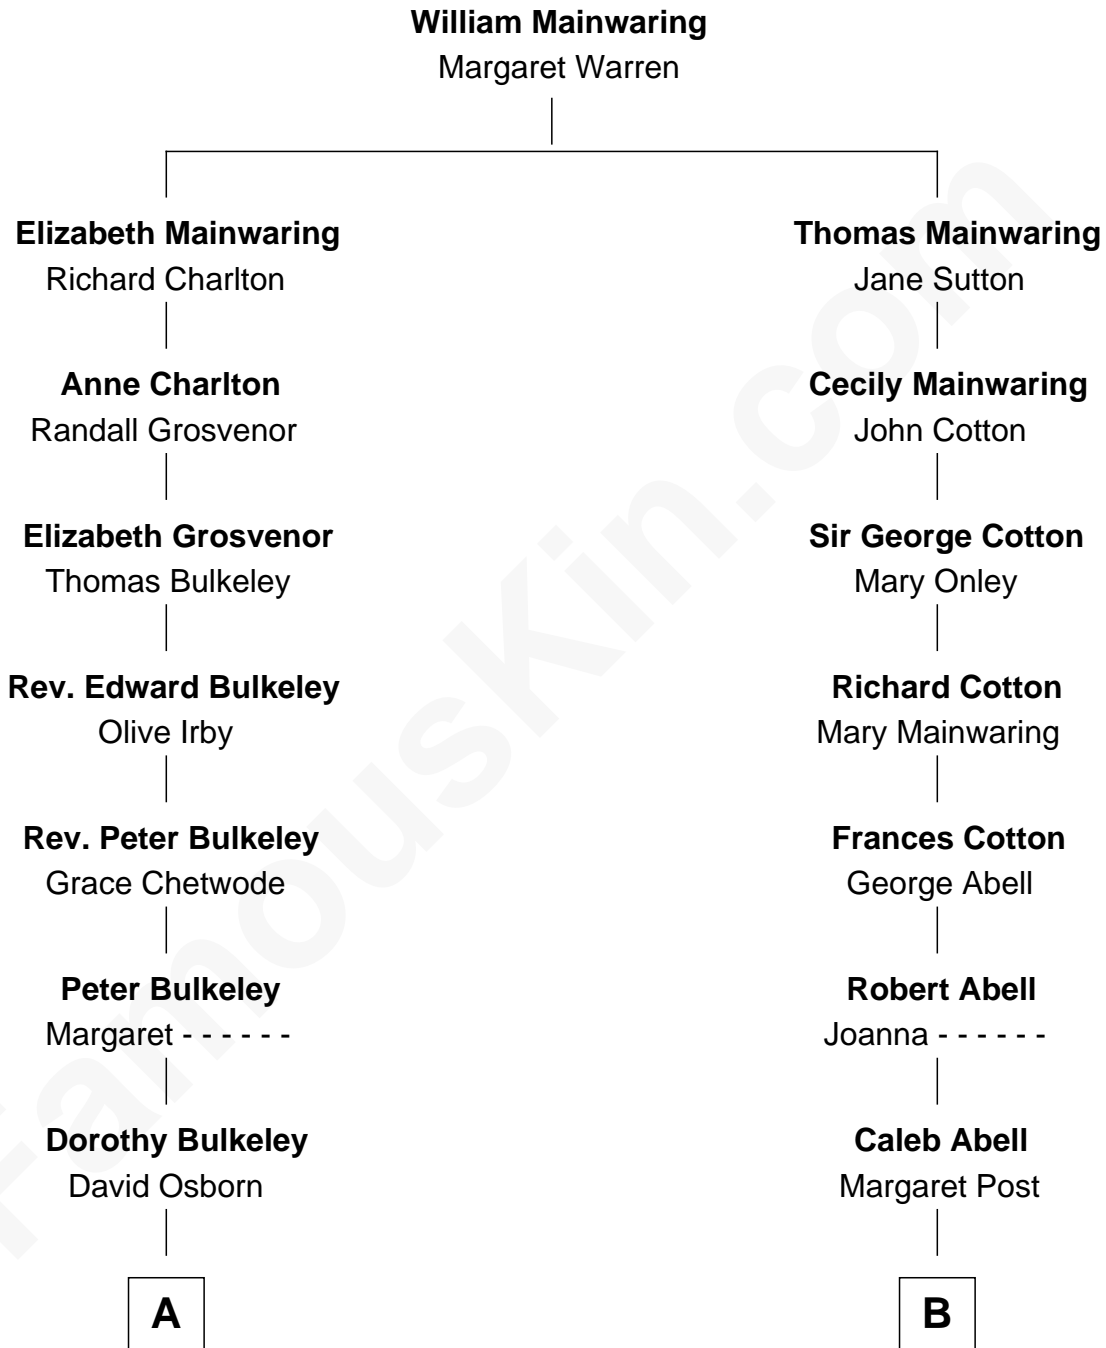

## Relationship Chart of

### Jay Gould

American Railroad "Robber Baron"

11th cousin 6 times removed of

**Richard Gere**

Movie Actor

Richard Gere photo by [Francesco \(spaceodyssey\)](#) (CC BY 2.0)