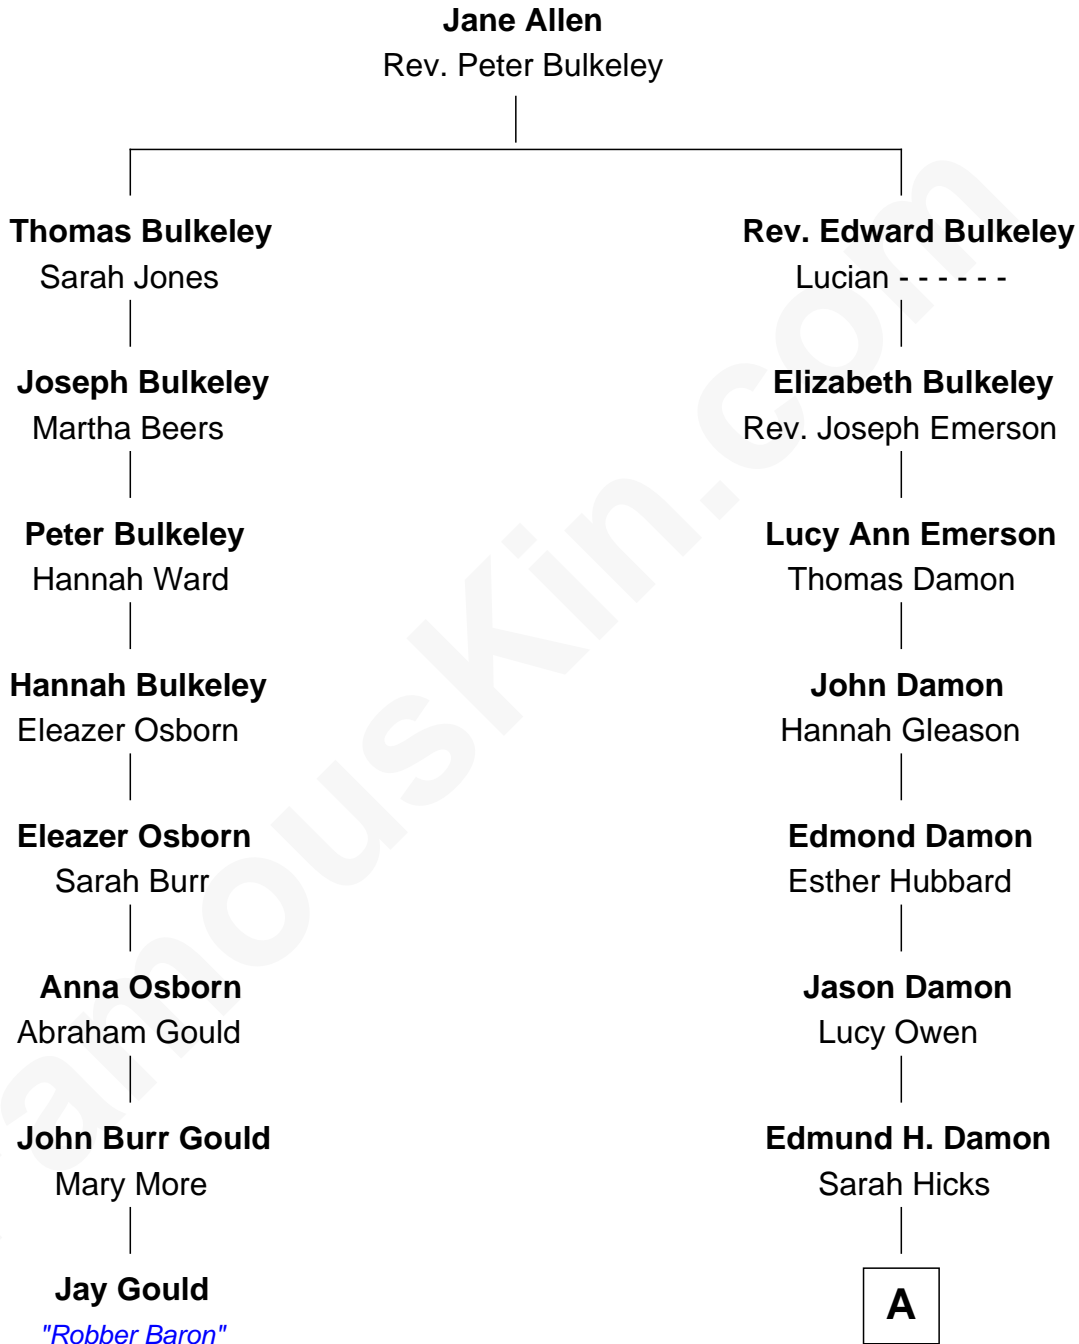

FamousKin.com

Relationship Chart of

Jay Gould

American Railroad "Robber Baron"

7th cousin 4 times removed of

Matt Damon

Movie Actor

A

Albert Nelson Damon

Hattie Salisbury

Alberth Howe Damon

Grace Henrietta Telfer

Albert Howe Damon

Roberta M. Fay

Kent Telfer Damon

Nancy June Carlsson-Paige