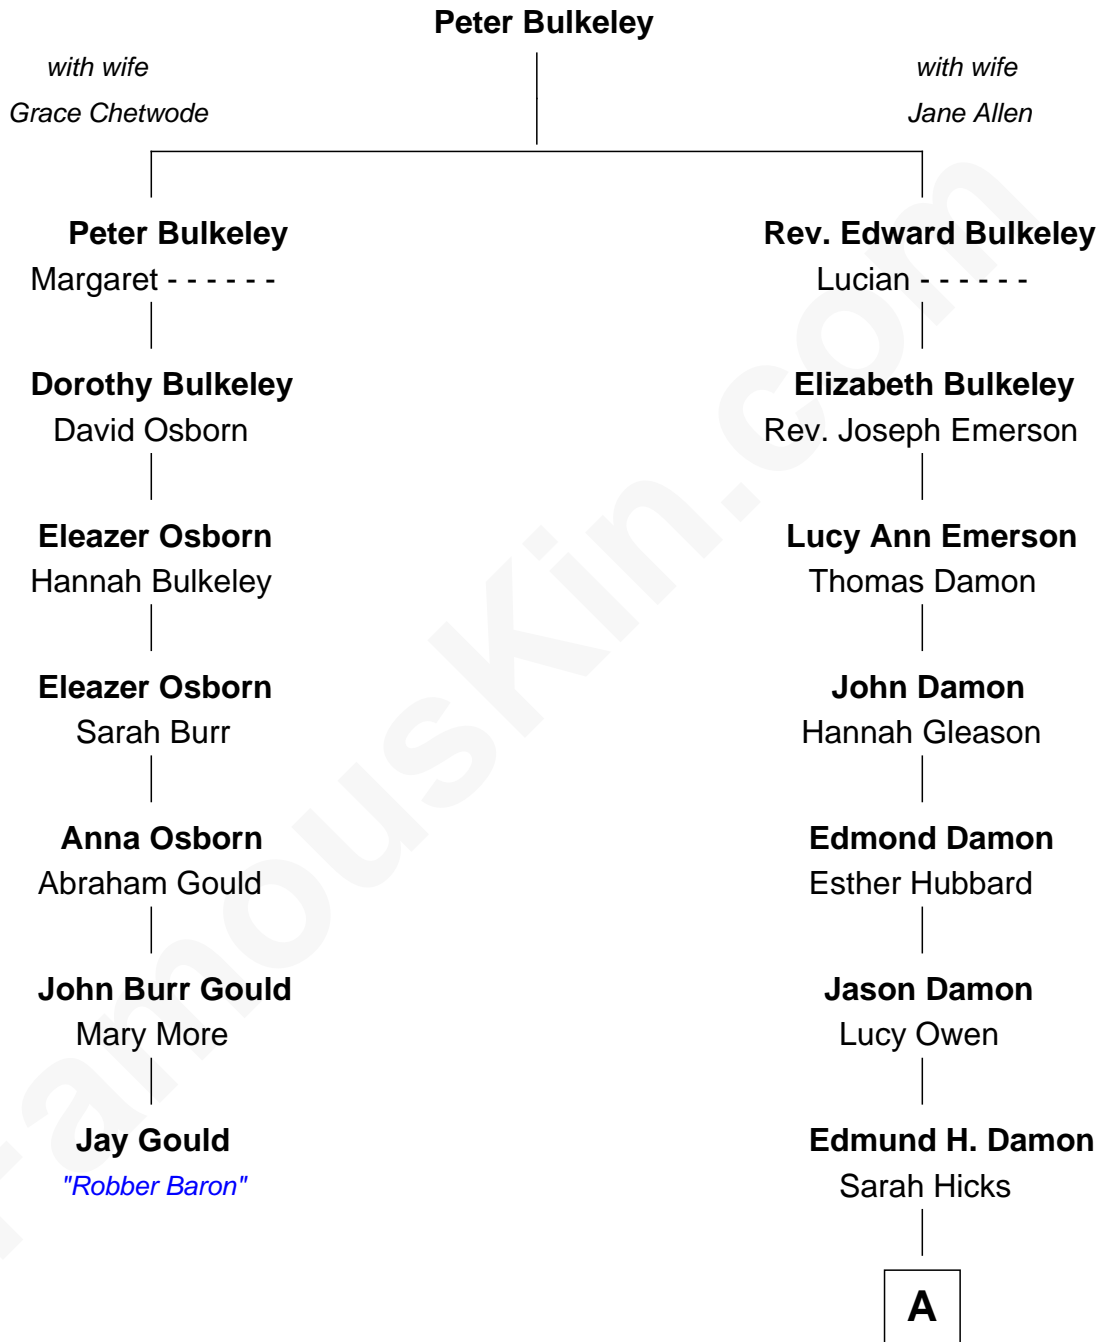

FamousKin.com Relationship Chart of

Jay Gould

American Railroad "Robber Baron"

6th cousin 5 times removed of

Matt Damon

Movie Actor

A

Albert Nelson Damon