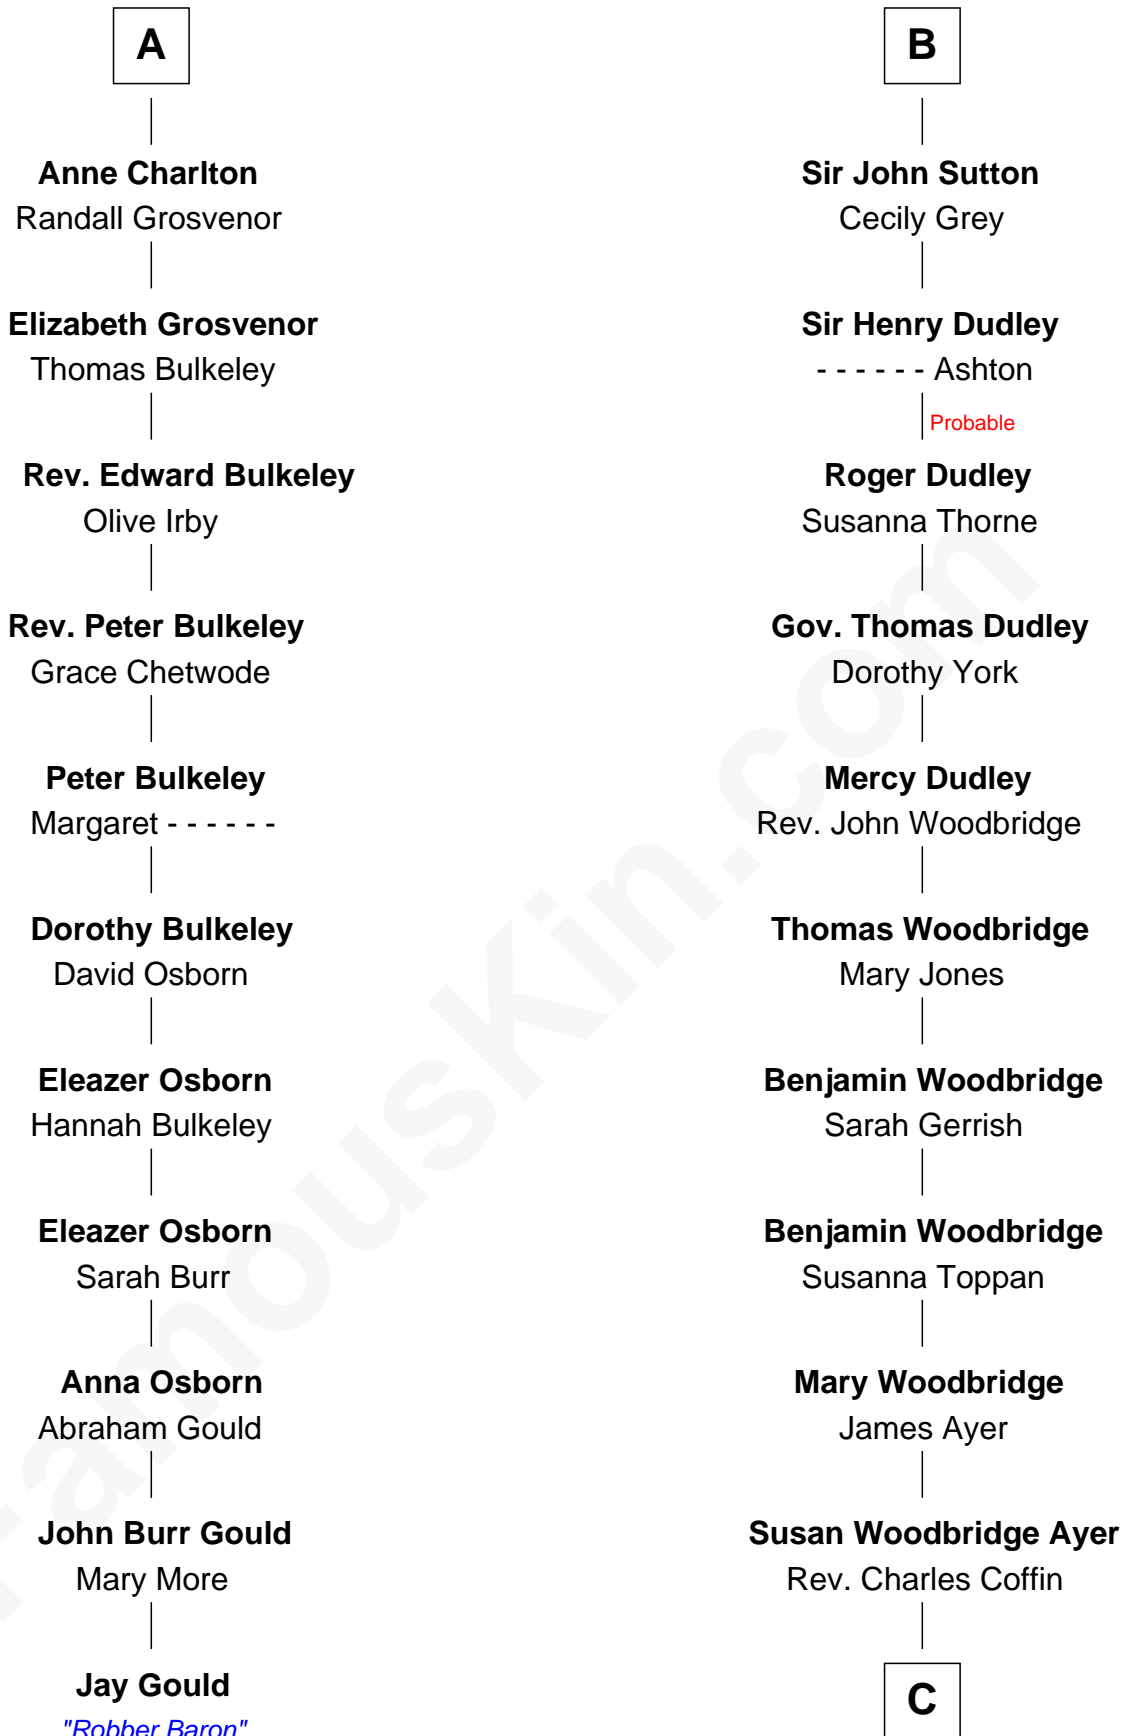

## Relationship Chart of

### Jay Gould

American Railroad "Robber Baron"

17th cousin 3 times removed of

### Tennessee Williams

Author of A Streetcar Named Desire

**Sir Alan la Zouche**  
Eleanor de Segrave

**C**

—  
**Cornelius Worcester Coffin**

Nancy McCorkle

—  
**Isabelle Coffin**

Thomas Lanier Williams