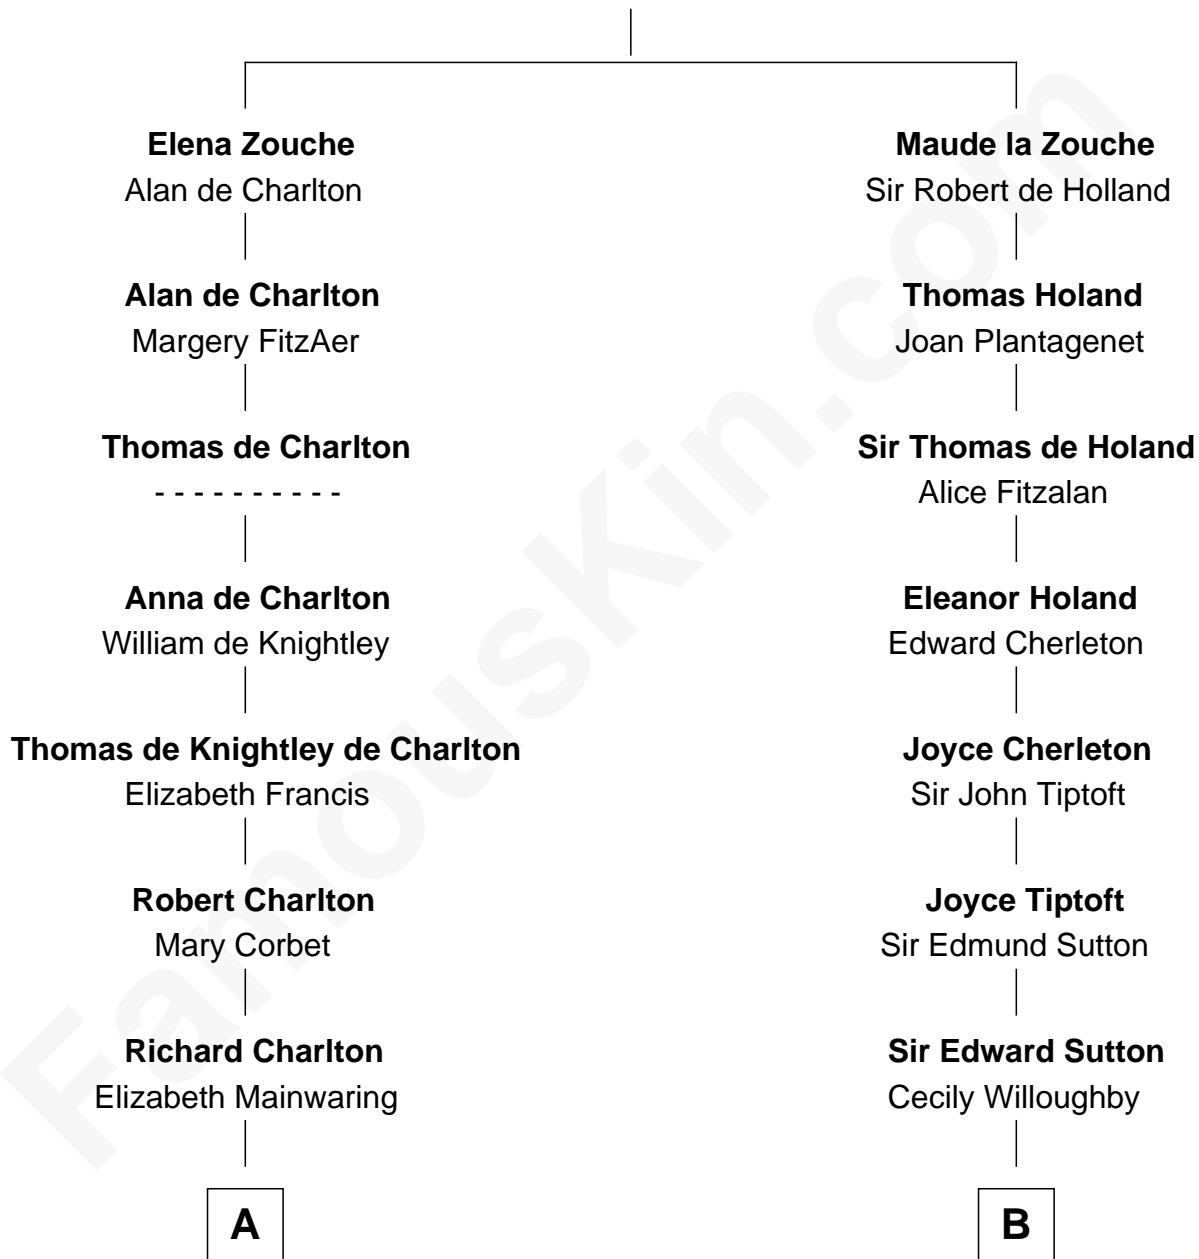

## Relationship Chart of

### Jay Gould

American Railroad "Robber Baron"

17th cousin 3 times removed of

### Tennessee Williams

Author of A Streetcar Named Desire

**Sir Alan la Zouche**  
Eleanor de Segrave

**C**

—  
**Cornelius Worcester Coffin**

Nancy McCorkle

—  
**Isabelle Coffin**

Thomas Lanier Williams