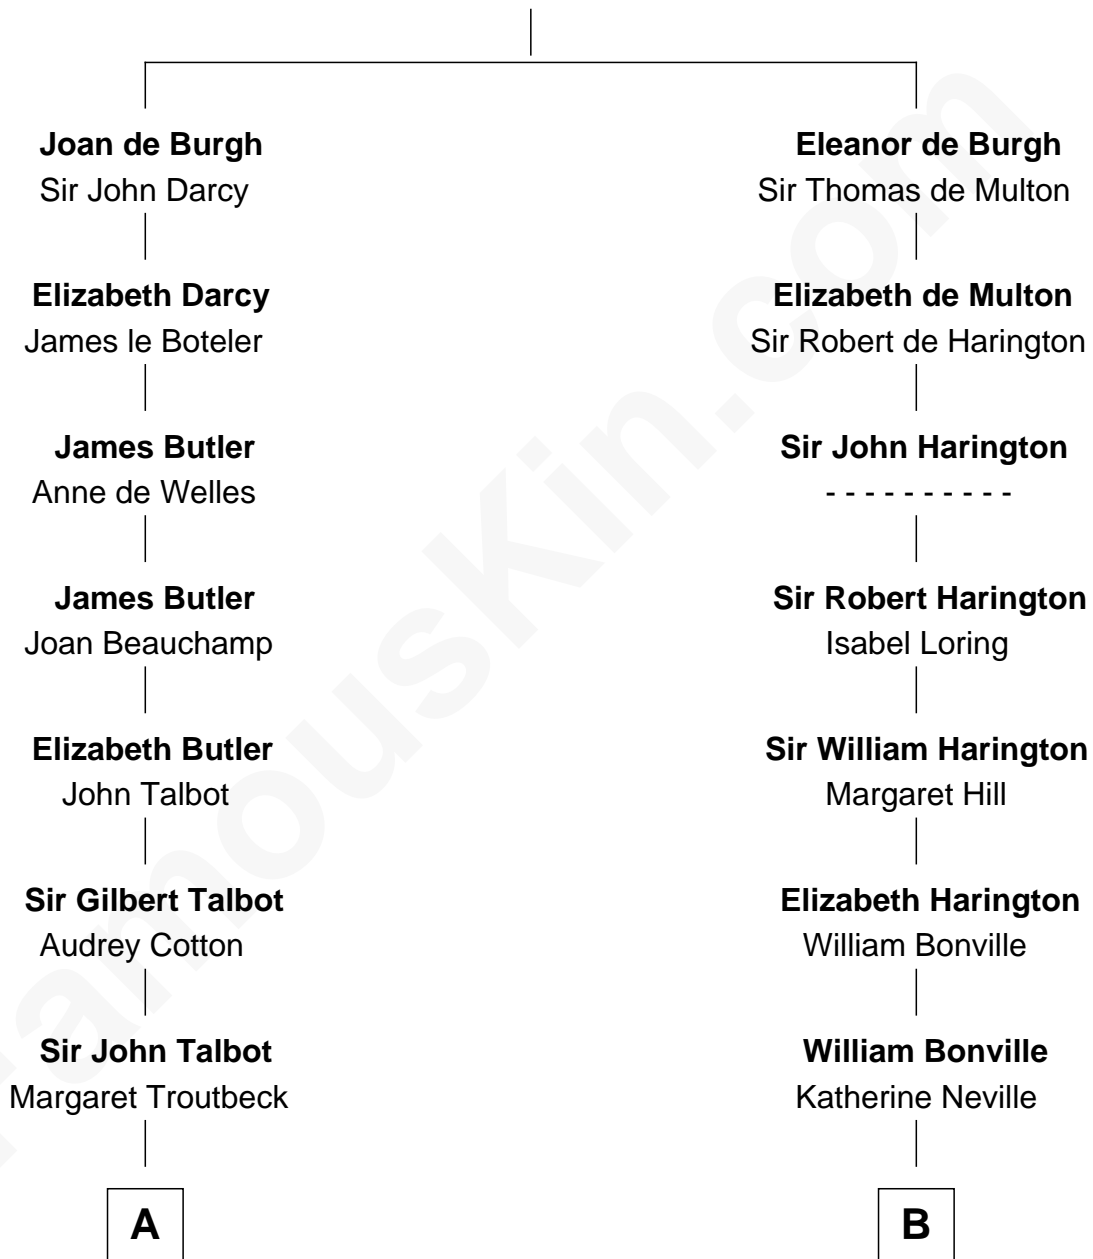

## Relationship Chart of

### Jay Gould

American Railroad "Robber Baron"

17th cousin 4 times removed of

### Tennessee Williams

Author of *A Streetcar Named Desire*

**Sir Richard de Burgh**

Margaret - - - - -

**C**

**Susan Woodbridge Ayer**

Rev. Charles Coffin

**Cornelius Worcester Coffin**