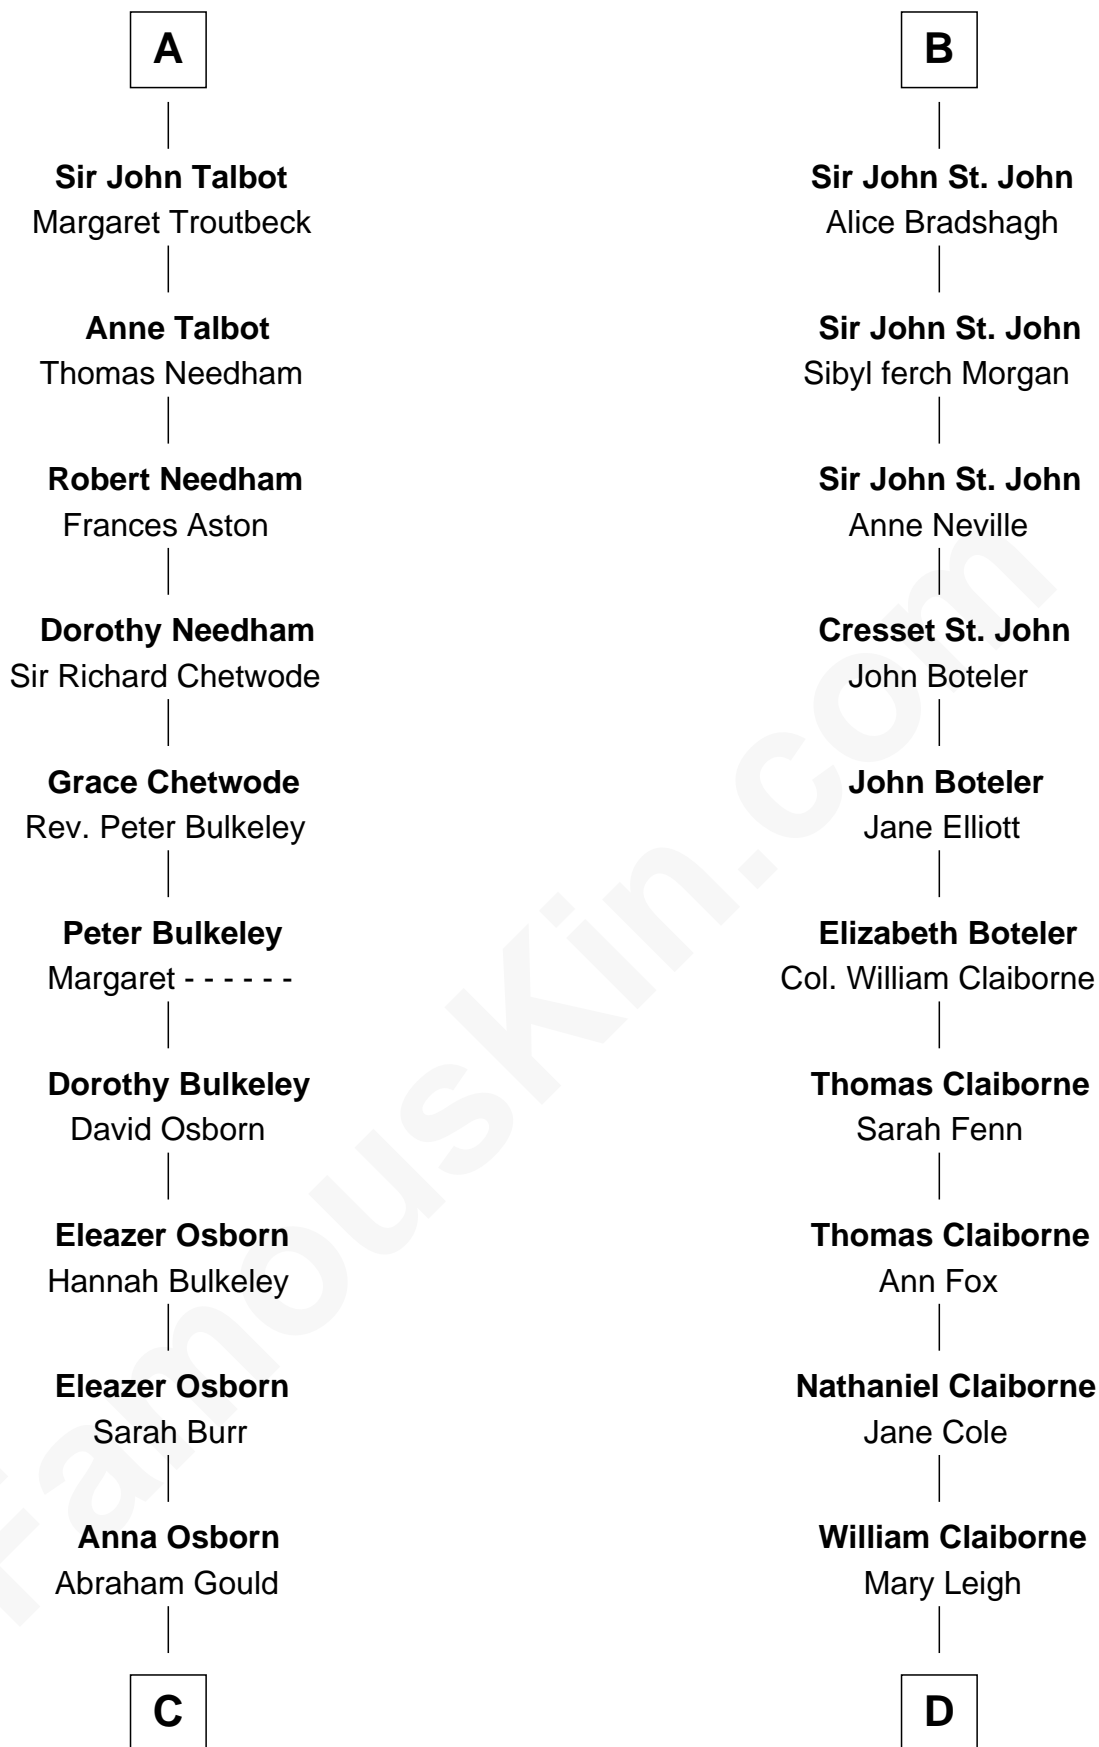

FamousKin.com

Relationship Chart of

Jay Gould

American Railroad "Robber Baron"

18th cousin 3 times removed of

Liz Claiborne

Fashion Designer and Founder of Liz Claiborne Inc.

C

John Burr Gould

Mary More

Jay Gould

"Robber Baron"

D

William Charles Cole Claiborne

Clarisse Duralde

William Charles Cole Claiborne