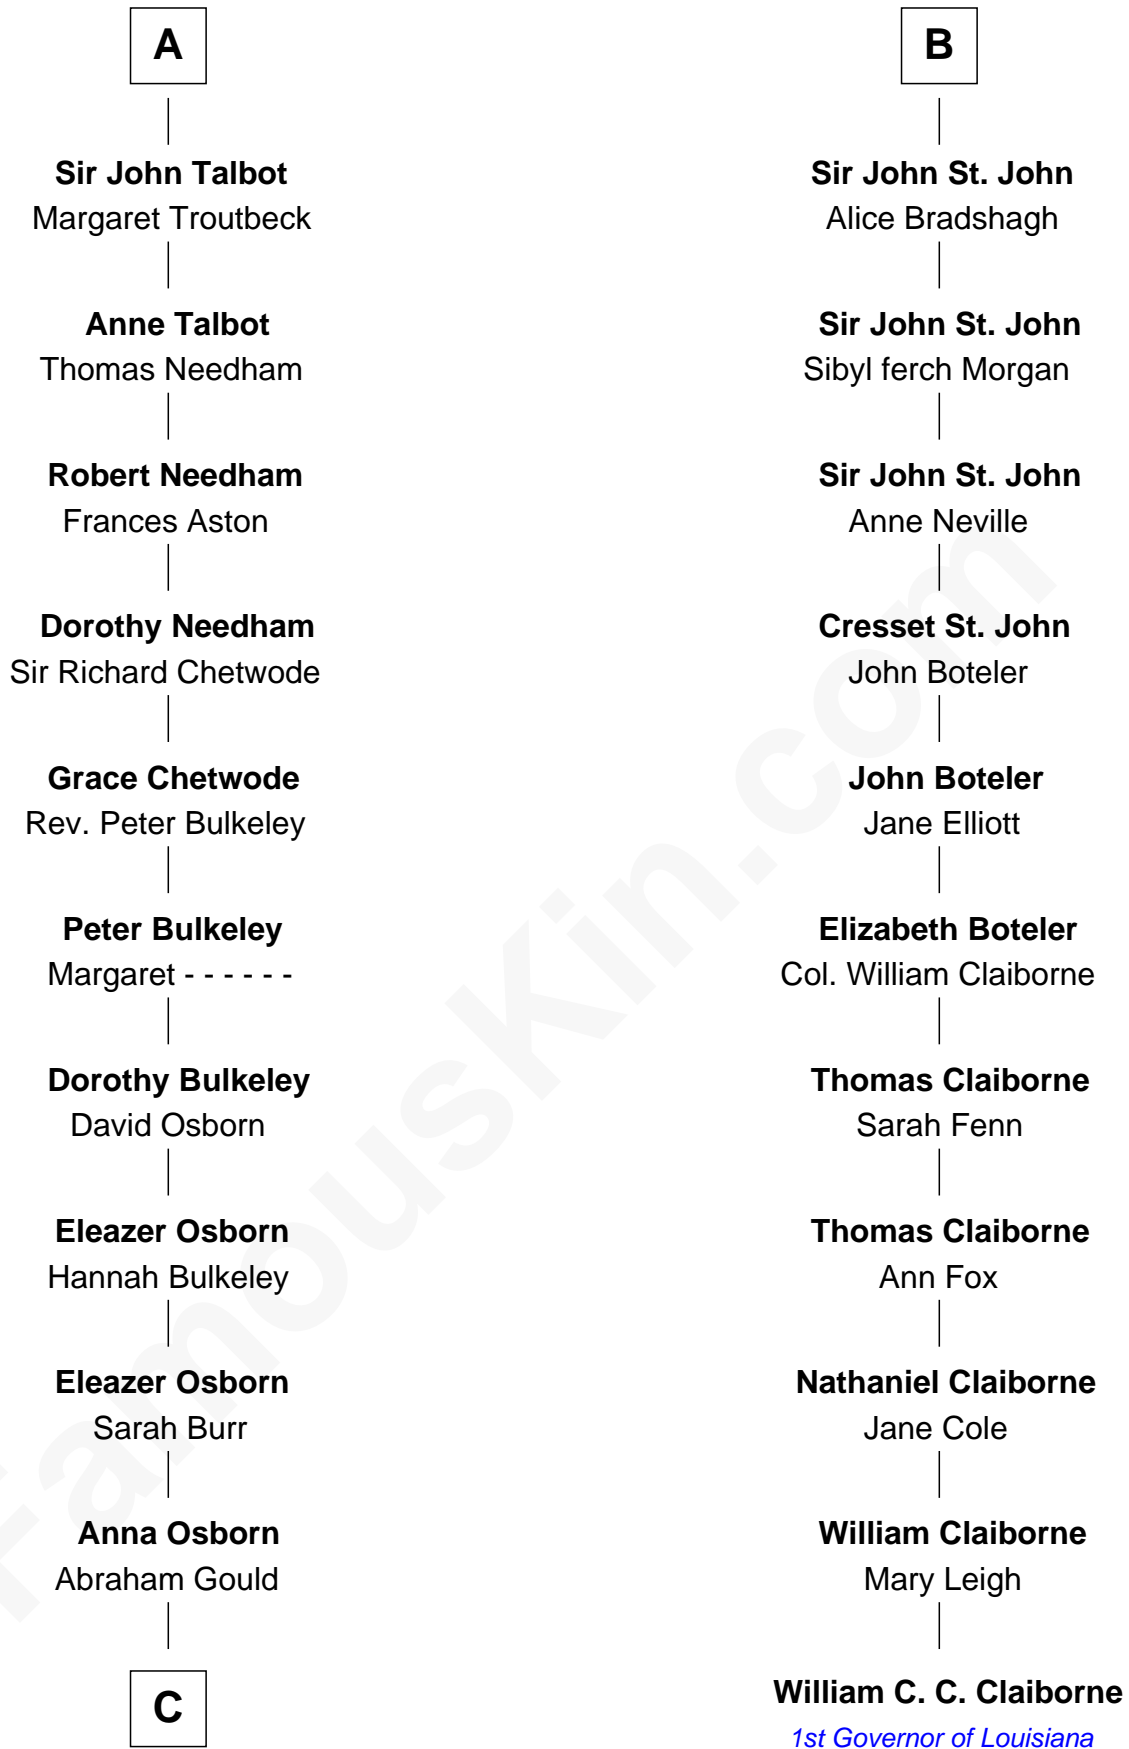

## Relationship Chart of

### Jay Gould

*American Railroad "Robber Baron"*

17th cousin 1 time removed of

**William C. C. Claiborne**

*1st Governor of Louisiana*

**Sir William de Beauchamp**

Isabel Mauduit

**C**

—  
**John Burr Gould**

Mary More

—  
**Jay Gould**

*"Robber Baron"*

FamousKin.com