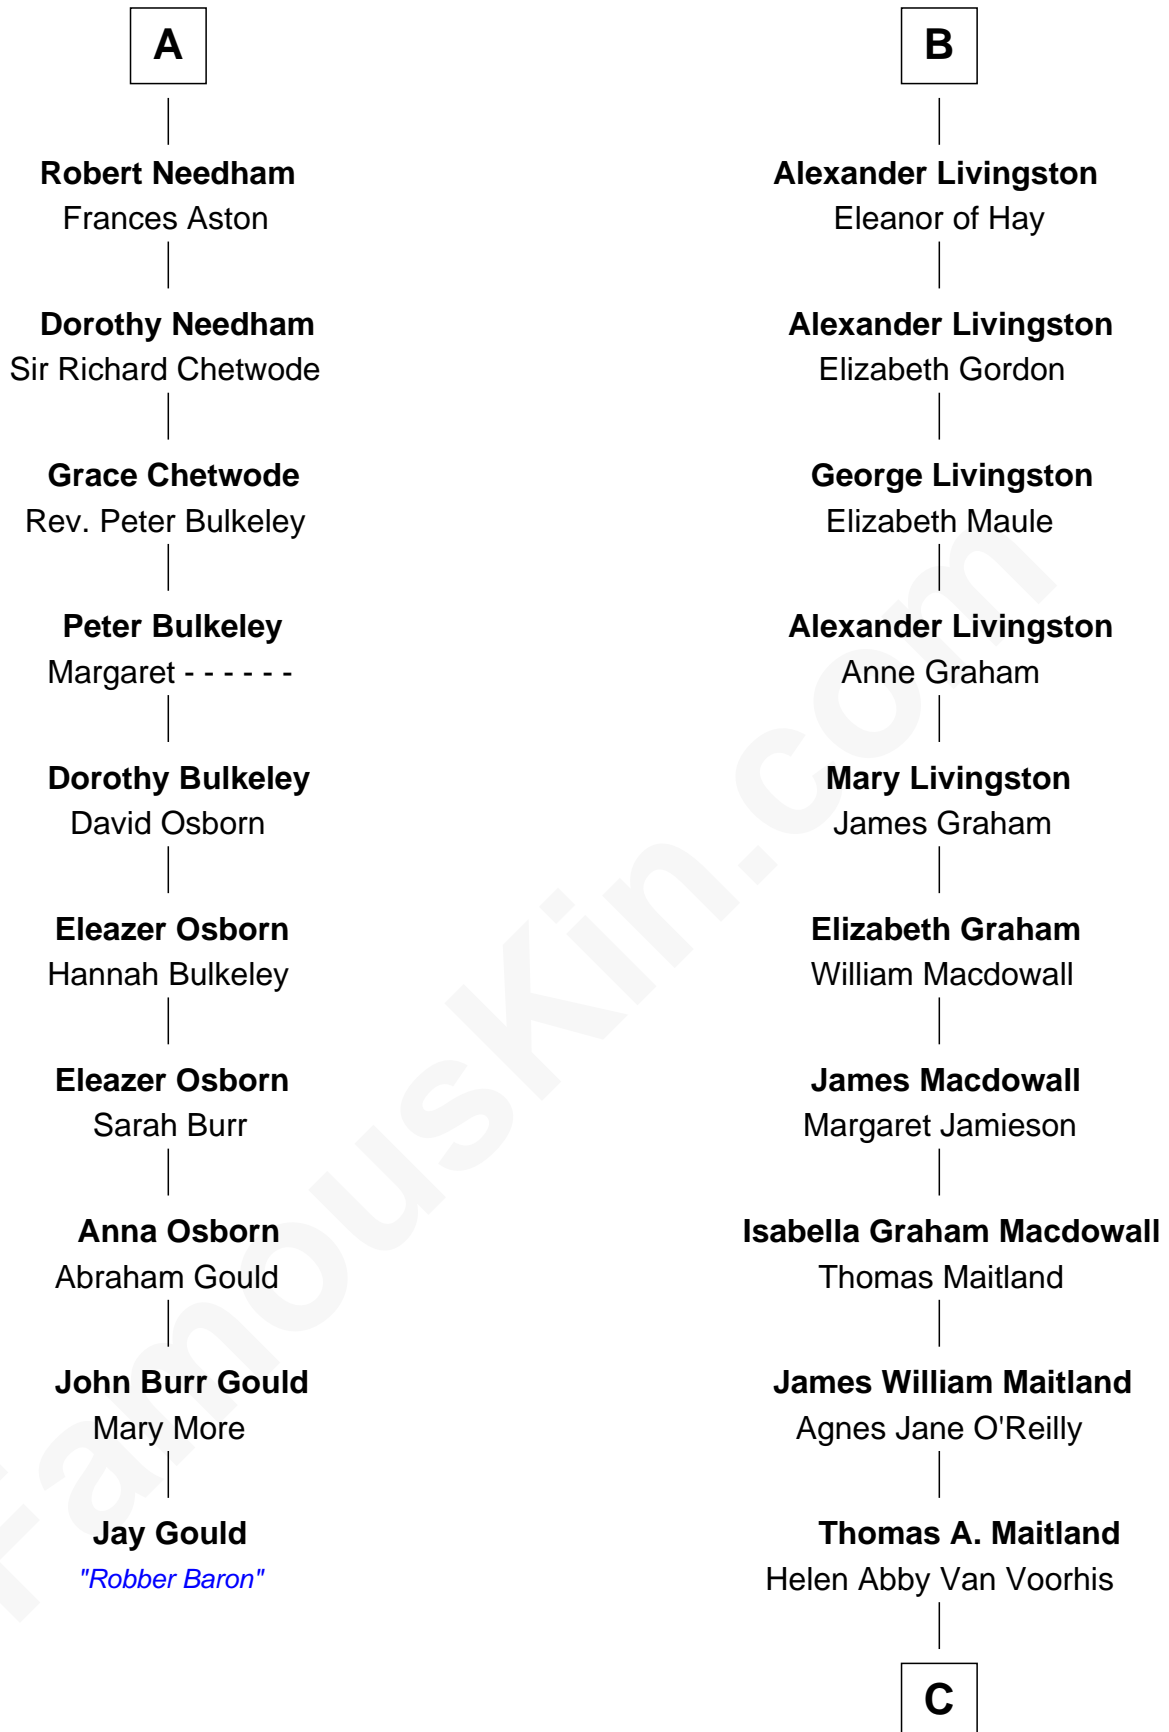

FamousKin.com

Relationship Chart of

Jay Gould

American Railroad "Robber Baron"

16th cousin 3 times removed of

Howard Dean

79th Governor of Vermont

C

James William Maitland

Sylvia Wigglesworth

Andrea Belden Maitland

Howard Brush Dean

Howard Dean

79th Governor of Vermont

FamousKin.com