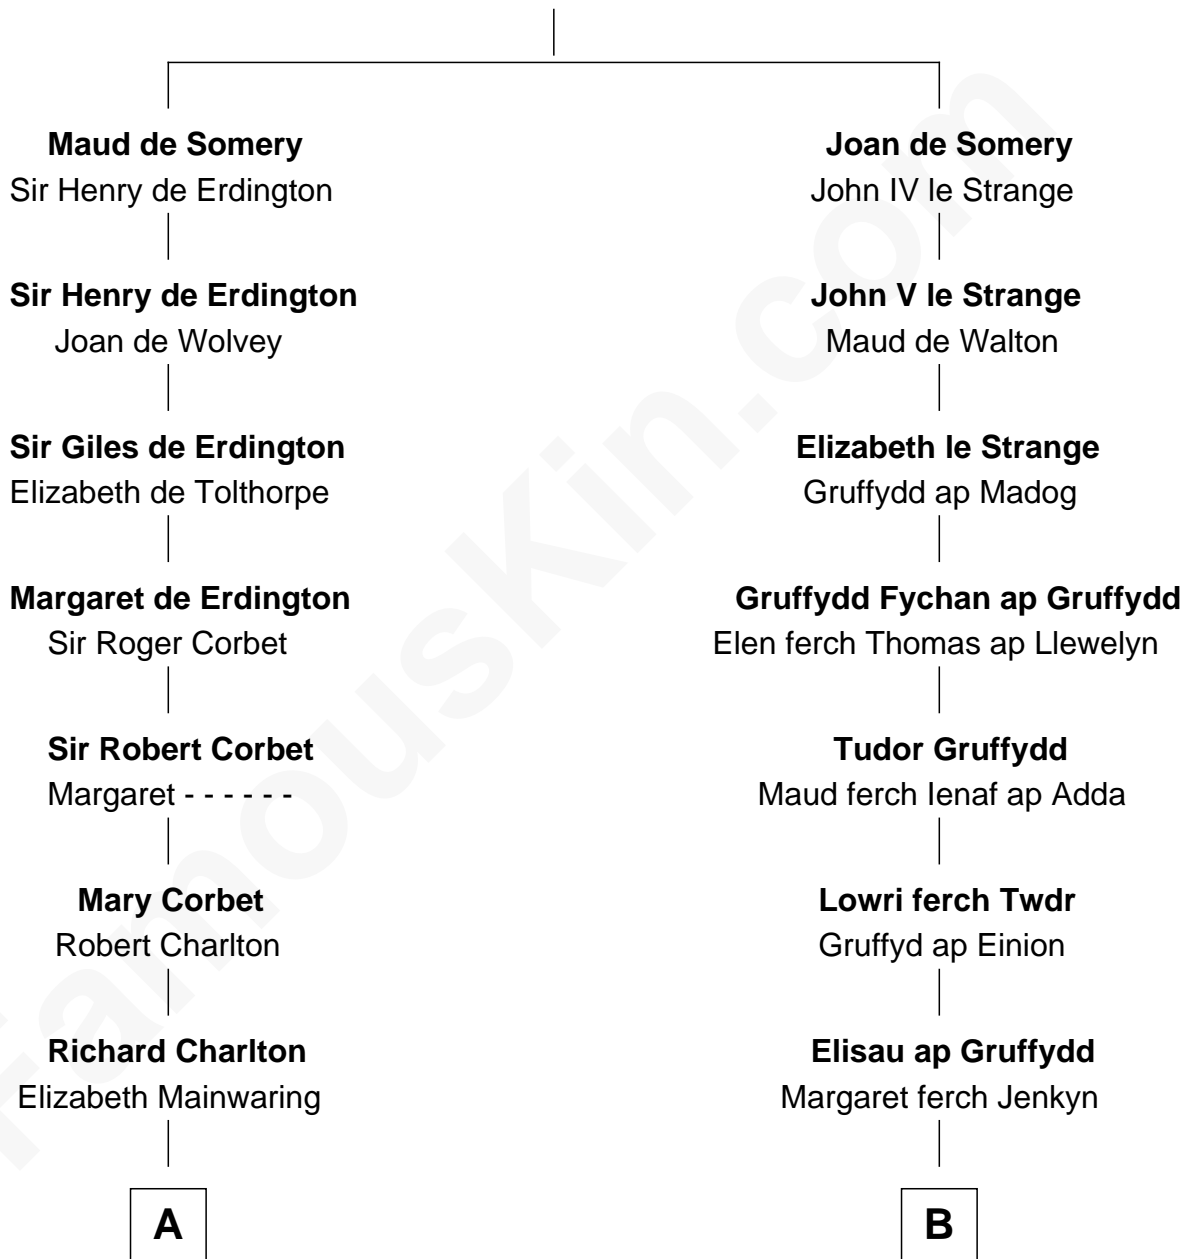

FamousKin.com

Relationship Chart of

Jay Gould

American Railroad "Robber Baron"

17th cousin 3 times removed of

Humphrey Bogart
Movie Actor

Sir Roger de Somery
Nichole d'Aubenev

C

Sarah Dewey

Henry L. Churchill

Frances Dewey Churchill

John Perkins Humphrey

Maud Humphrey

Dr. Belmont Deforest Bogart

Humphrey Bogart

Movie Actor