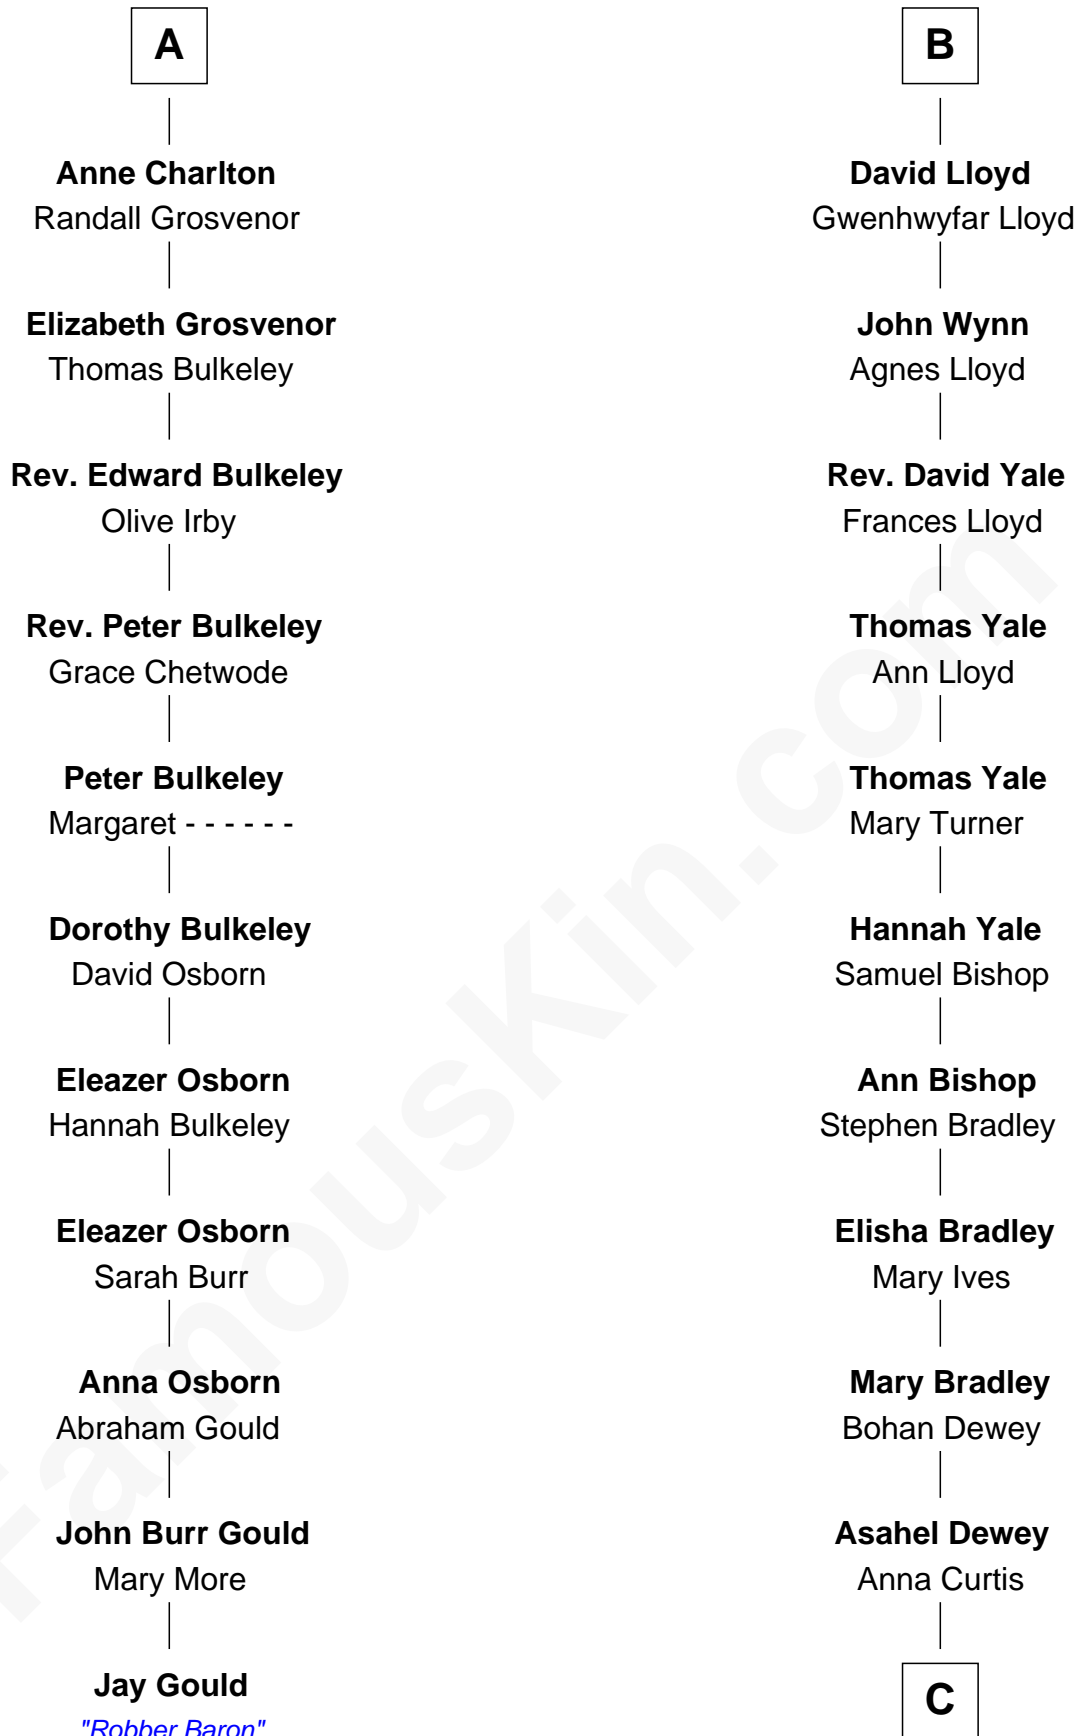

FamousKin.com

Relationship Chart of

Jay Gould

American Railroad "Robber Baron"

17th cousin 3 times removed of

Humphrey Bogart
Movie Actor

Sir Roger de Somery
Nichole d'Aubenev

C

Sarah Dewey

Henry L. Churchill

Frances Dewey Churchill

John Perkins Humphrey

Maud Humphrey

Dr. Belmont Deforest Bogart

Humphrey Bogart

Movie Actor