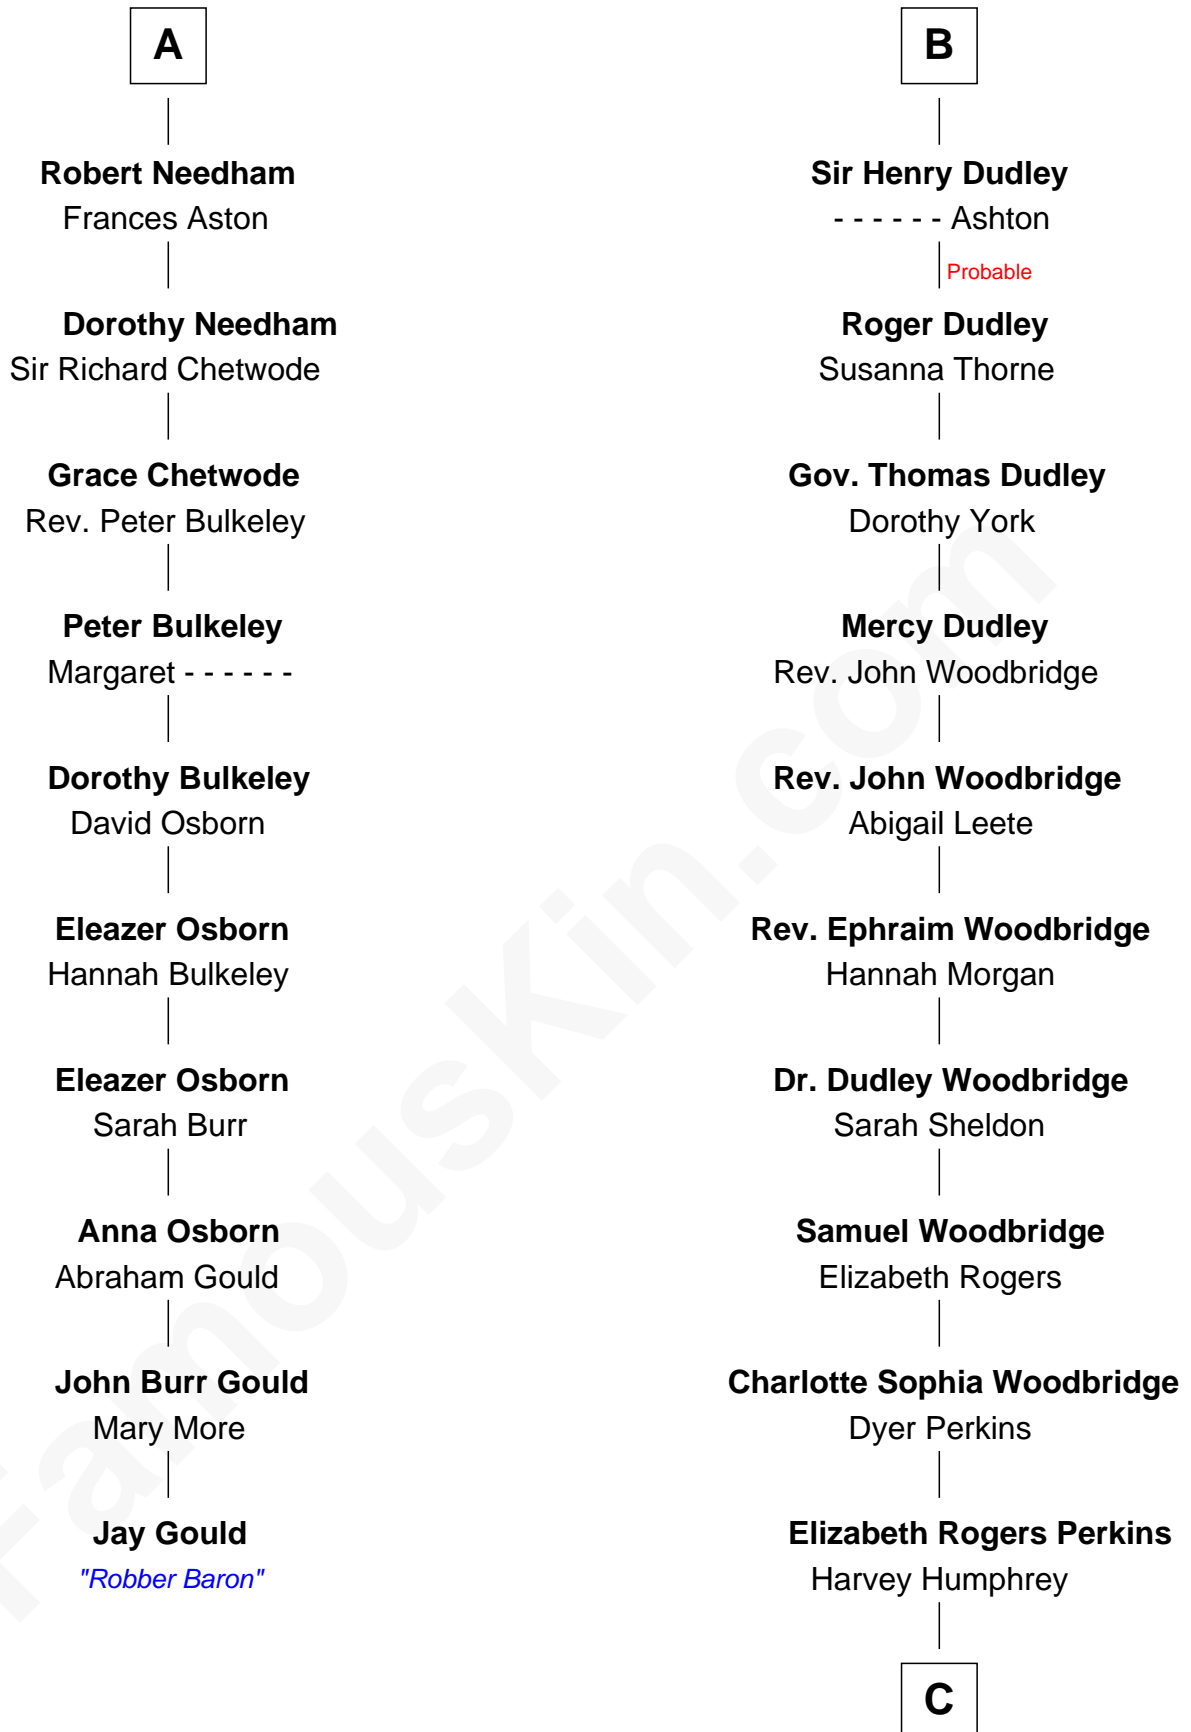

FamousKin.com

Relationship Chart of

Jay Gould

American Railroad "Robber Baron"

16th cousin 3 times removed of

Humphrey Bogart
Movie Actor

Sir William de Ros
Margery de Badlesmere

C