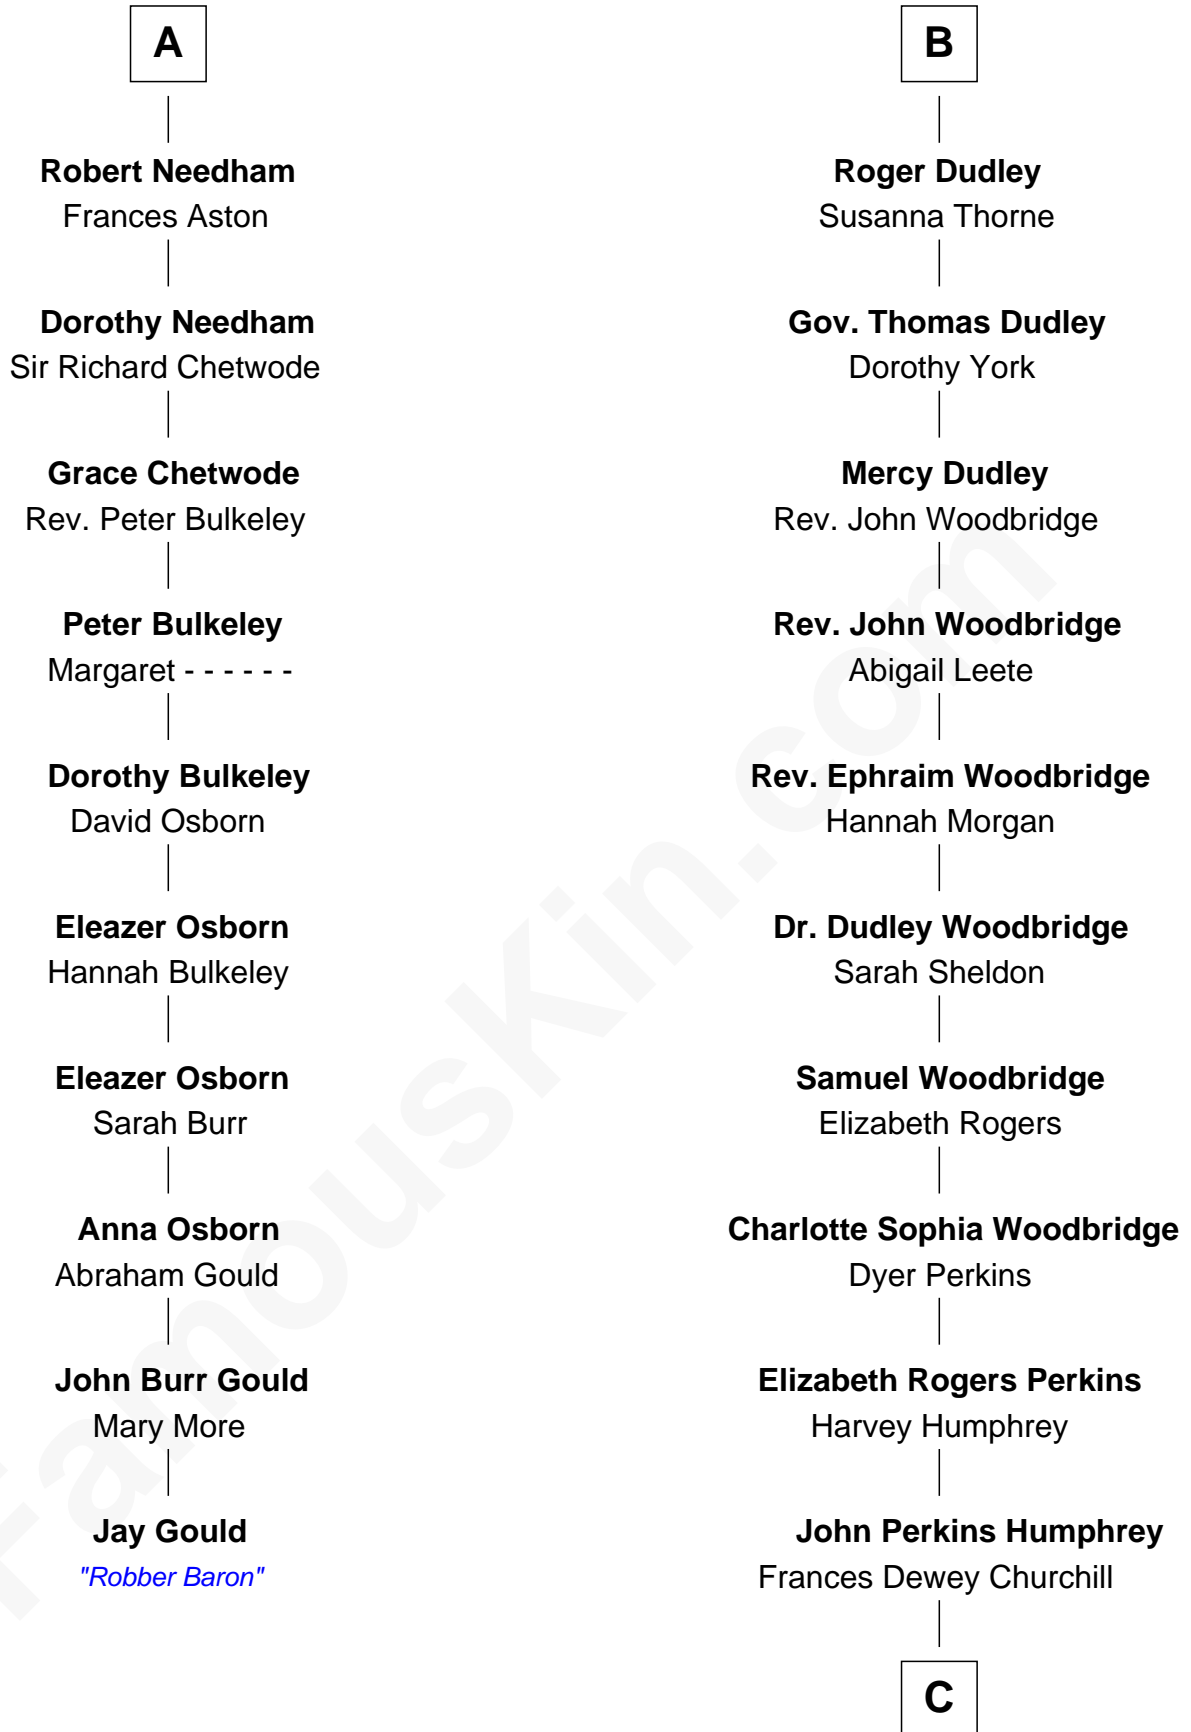

FamousKin.com

Relationship Chart of

Jay Gould

American Railroad "Robber Baron"

16th cousin 2 times removed of

Humphrey Bogart
Movie Actor

C

Maud Humphrey