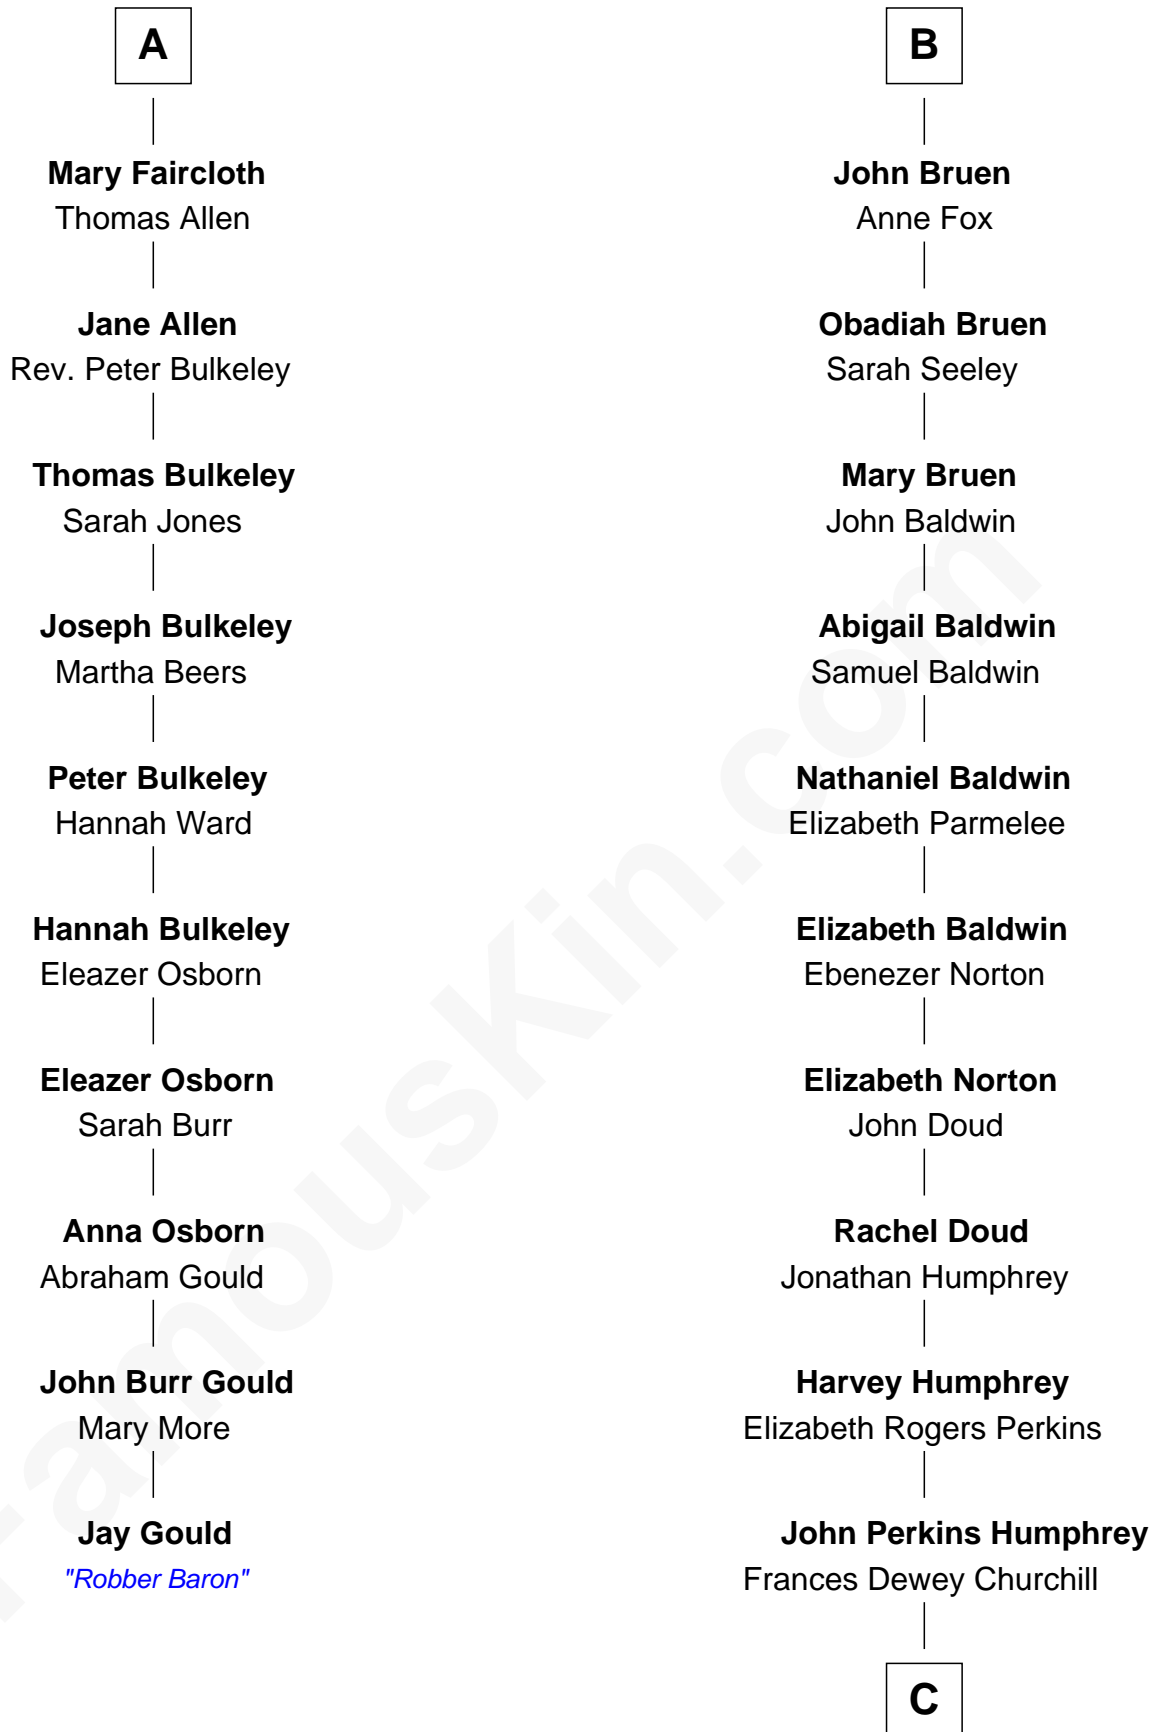

FamousKin.com

Relationship Chart of

Jay Gould

American Railroad "Robber Baron"

16th cousin 2 times removed of

Humphrey Bogart
Movie Actor

C

Maud Humphrey

Dr. Belmont Deforest Bogart

Humphrey Bogart

Movie Actor

FamousKin.com