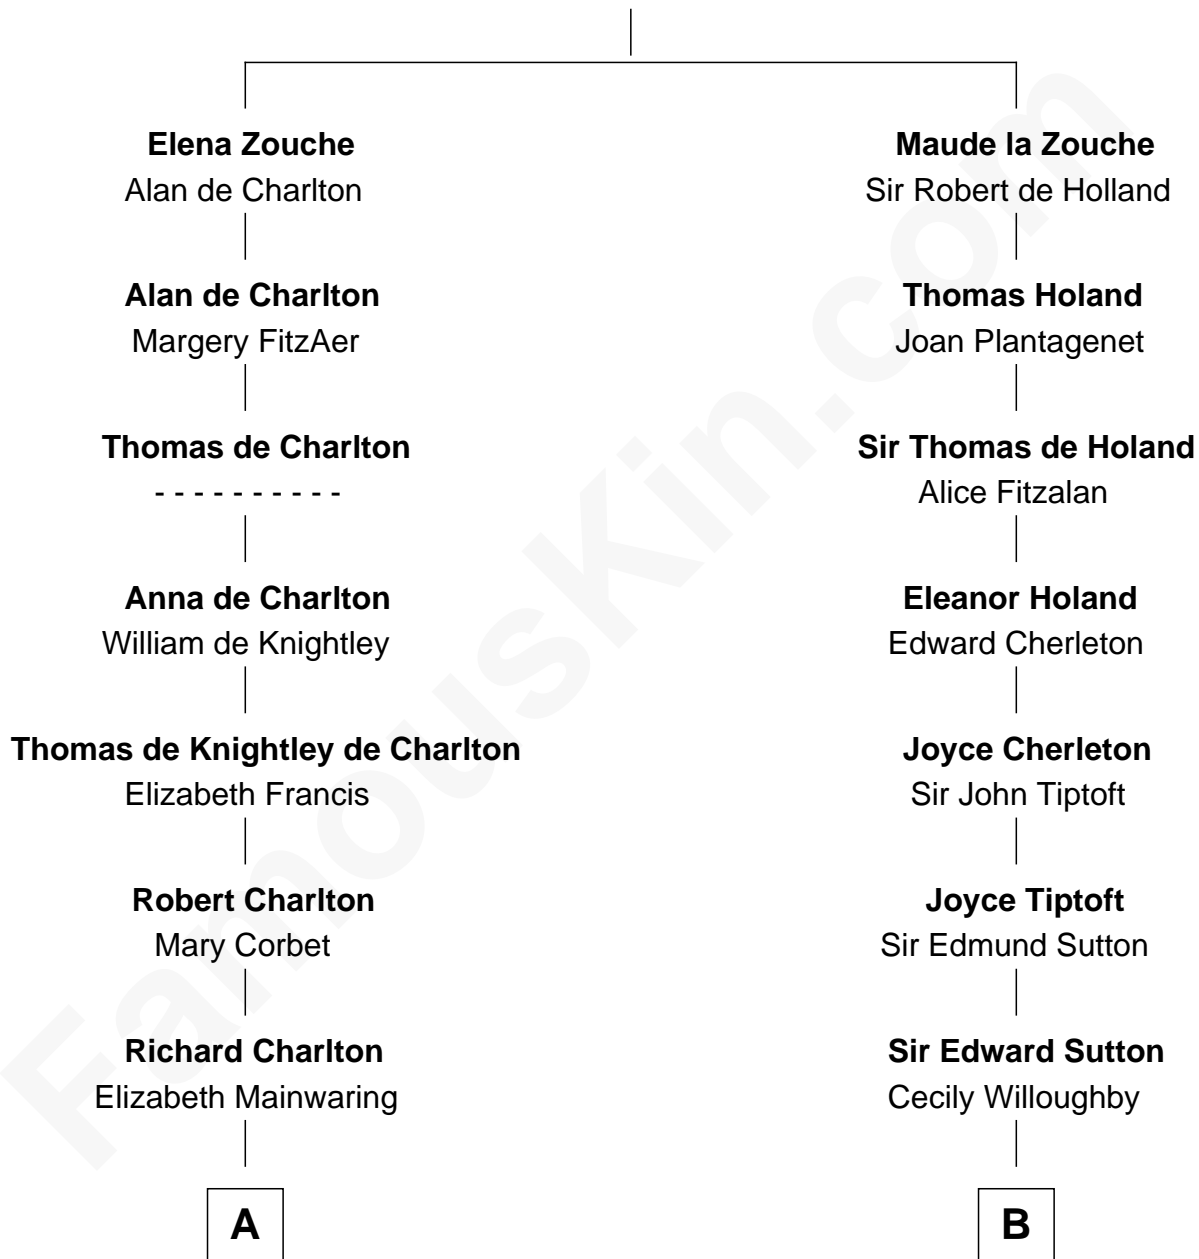

## Relationship Chart of

### Jay Gould

American Railroad "Robber Baron"

17th cousin 3 times removed of

**Humphrey Bogart**  
Movie Actor

**Sir Alan la Zouche**  
Eleanor de Segrave

**C**

**Elizabeth Rogers Perkins**

Harvey Humphrey

**John Perkins Humphrey**

Frances Dewey Churchill

**Maud Humphrey**

Dr. Belmont Deforest Bogart

**Humphrey Bogart**

*Movie Actor*

FamousKin.com