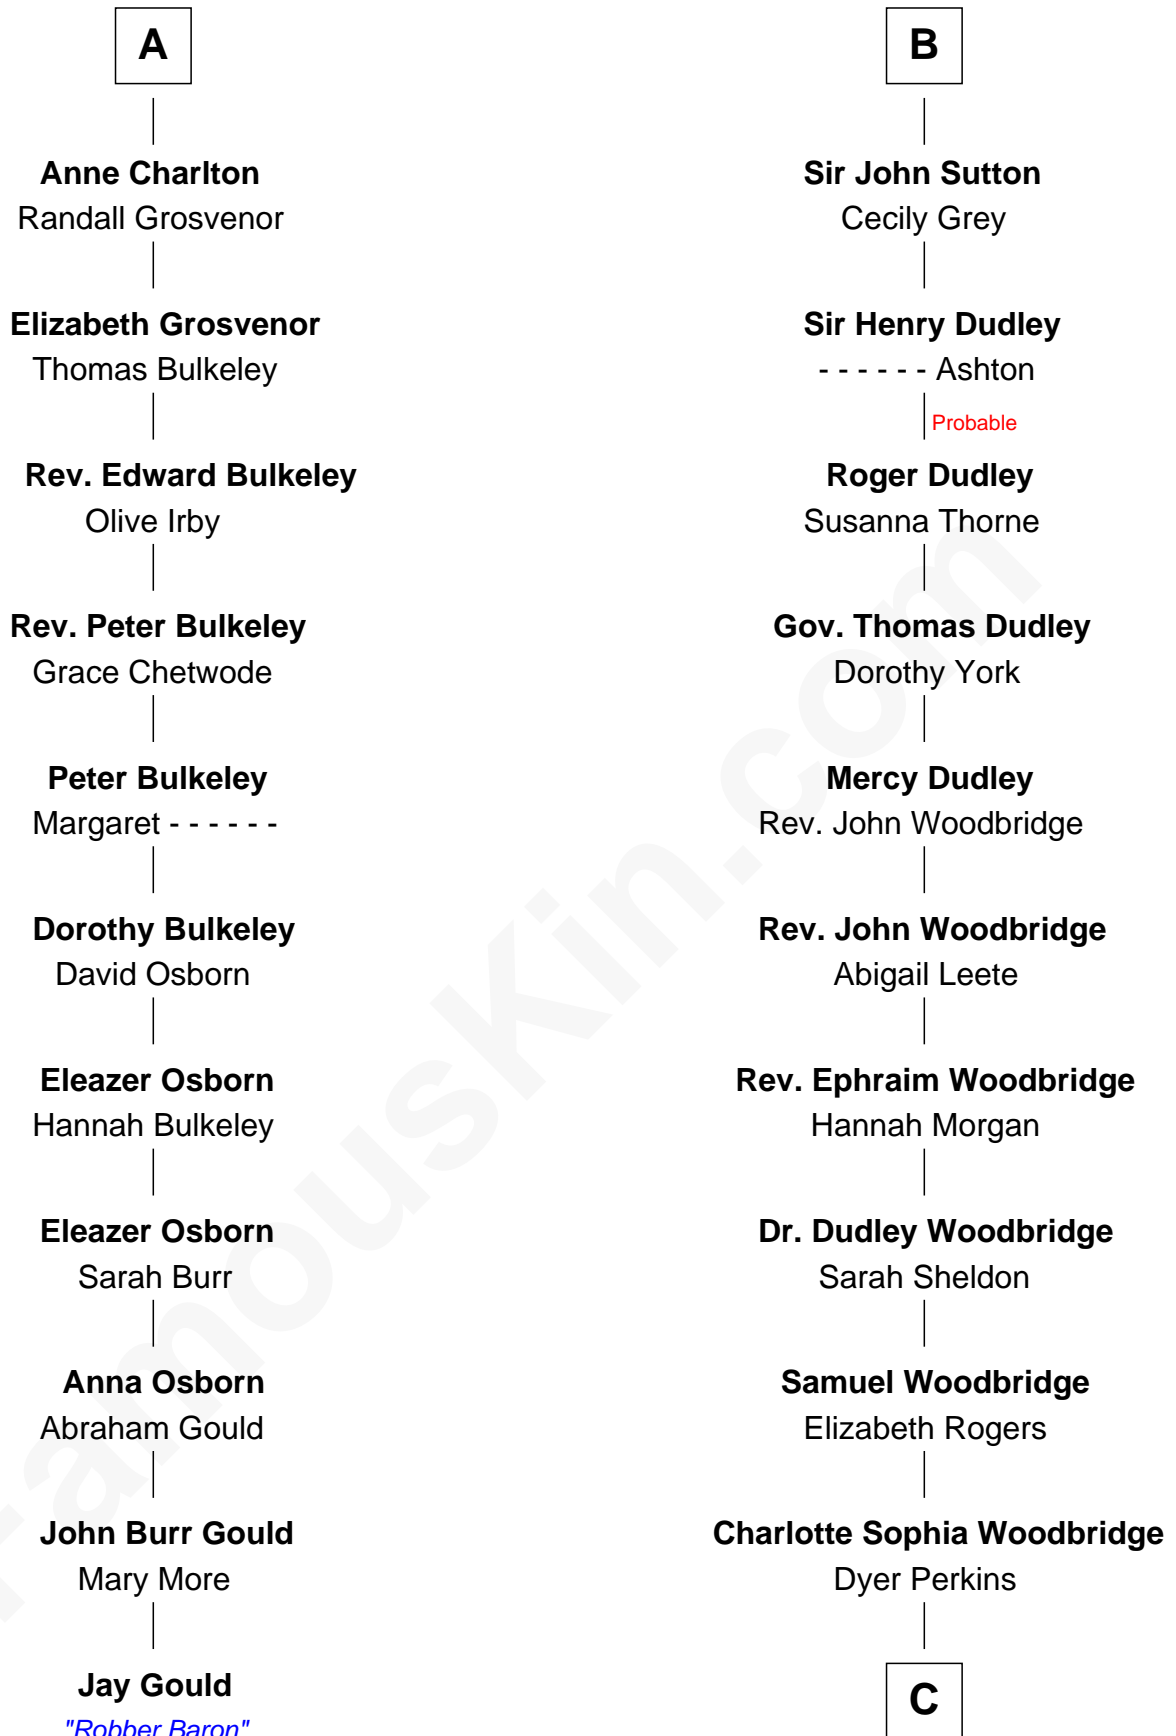

## Relationship Chart of

### Jay Gould

American Railroad "Robber Baron"

17th cousin 3 times removed of

**Humphrey Bogart**  
Movie Actor

**Sir Alan la Zouche**  
Eleanor de Segrave

**C**

**Elizabeth Rogers Perkins**

Harvey Humphrey