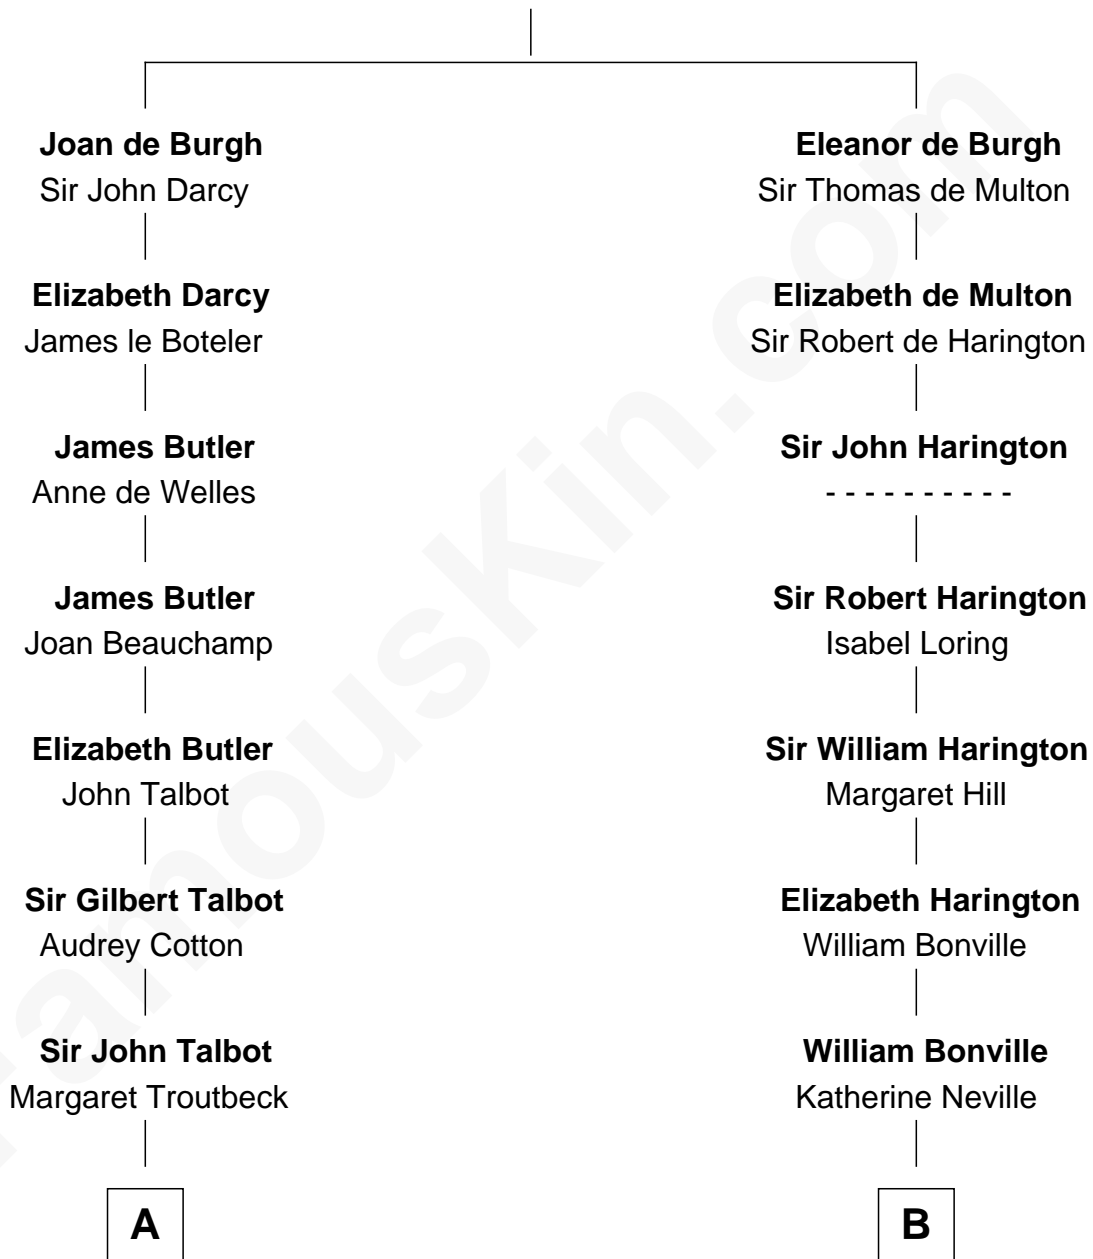

## Relationship Chart of

### Jay Gould

American Railroad "Robber Baron"

17th cousin 4 times removed of

**Humphrey Bogart**  
Movie Actor

**Sir Richard de Burgh**

Margaret - - - - -

**C**

**Charlotte Sophia Woodbridge**

Dyer Perkins

**Elizabeth Rogers Perkins**

Harvey Humphrey

**John Perkins Humphrey**

Frances Dewey Churchill

**Maud Humphrey**

Dr. Belmont Deforest Bogart

**Humphrey Bogart**