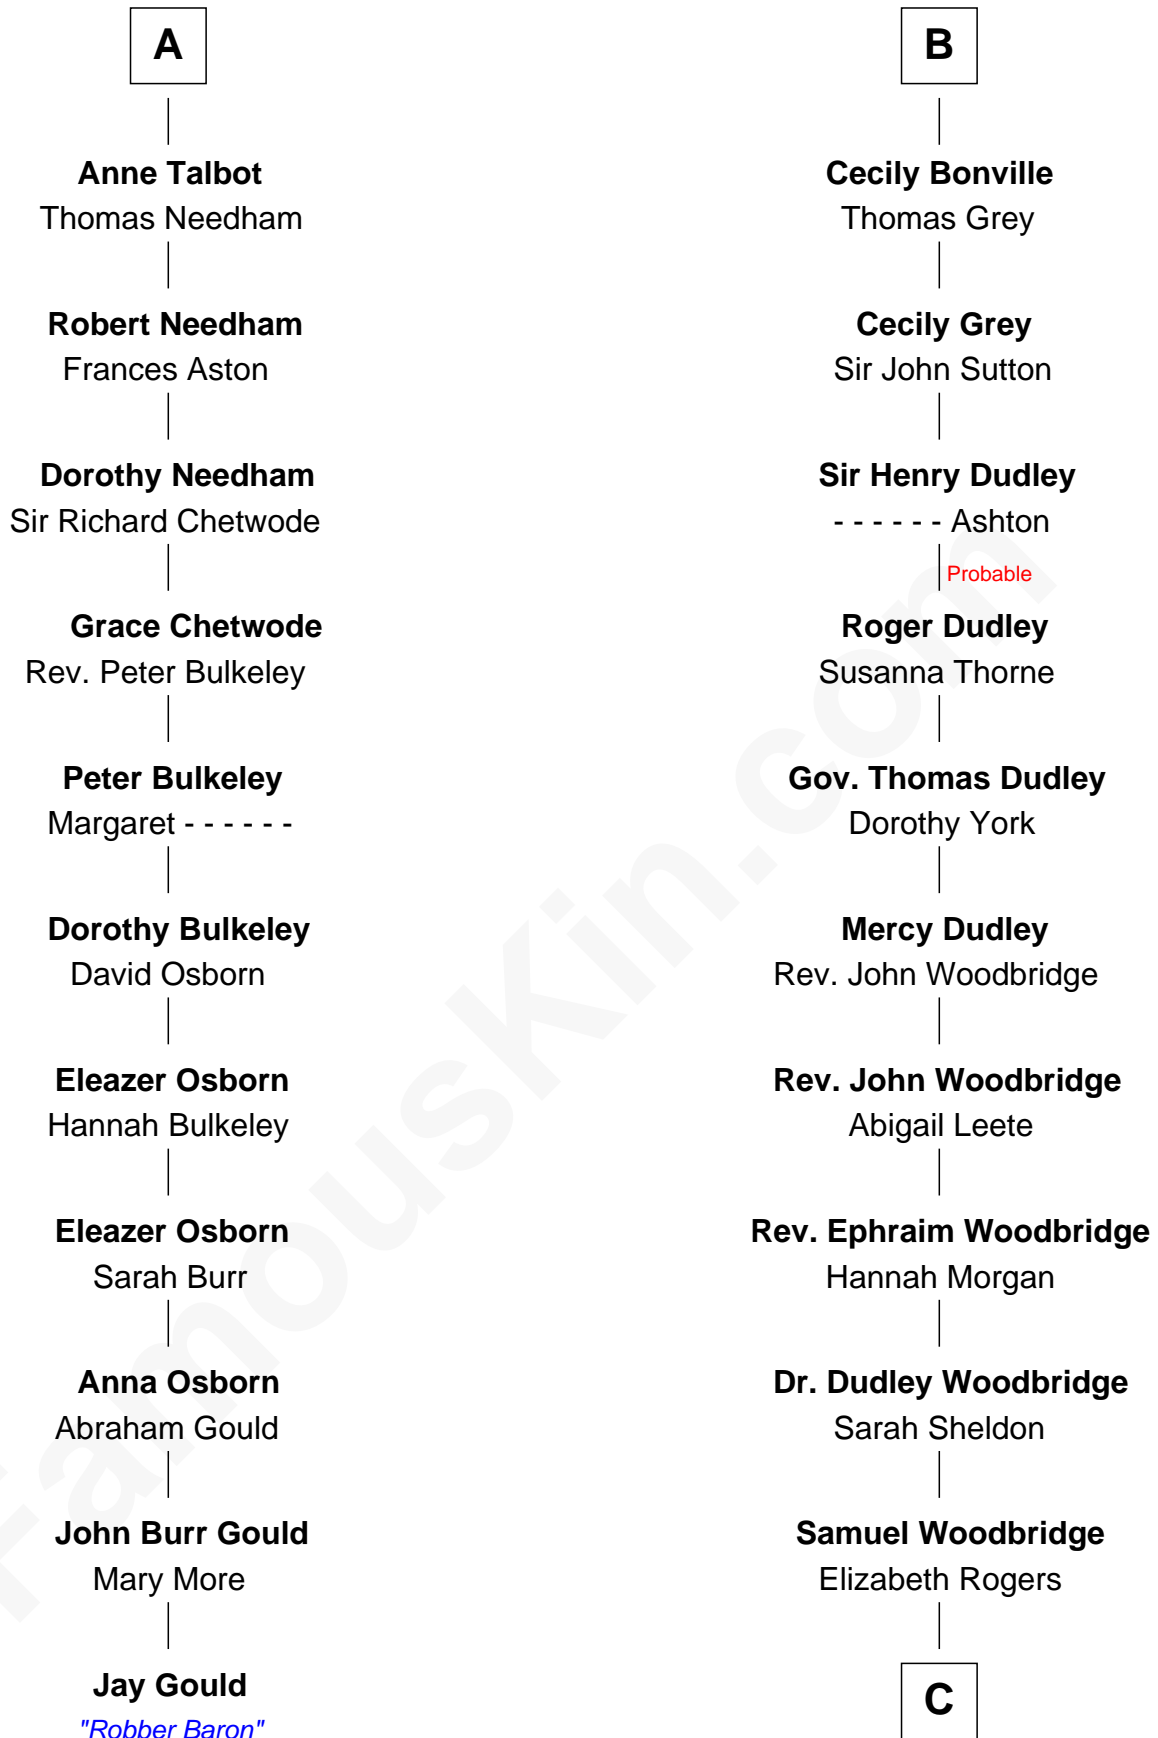

## Relationship Chart of

### Jay Gould

American Railroad "Robber Baron"

17th cousin 4 times removed of

**Humphrey Bogart**  
Movie Actor

**Sir Richard de Burgh**

Margaret - - - - -

**C**

**Charlotte Sophia Woodbridge**

Dyer Perkins

**Elizabeth Rogers Perkins**

Harvey Humphrey

**John Perkins Humphrey**

Frances Dewey Churchill

**Maud Humphrey**

Dr. Belmont Deforest Bogart

**Humphrey Bogart**