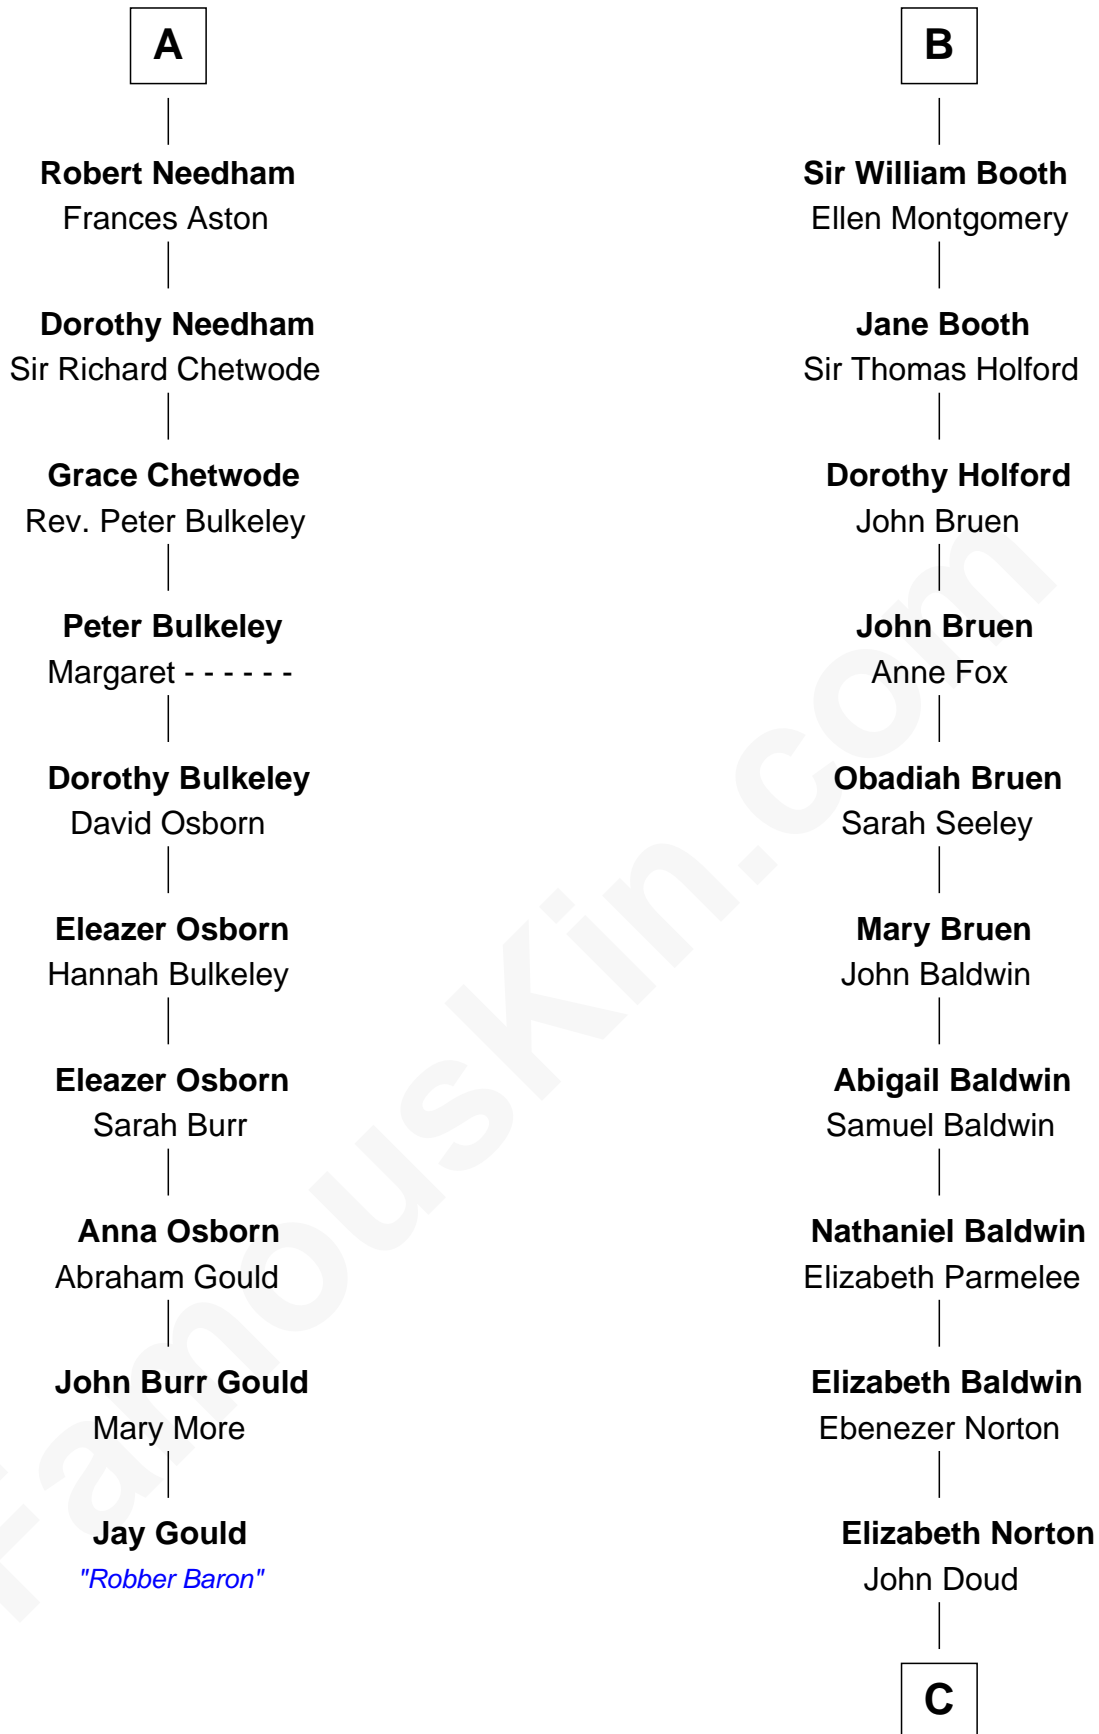

FamousKin.com

Relationship Chart of

Jay Gould

American Railroad "Robber Baron"

16th cousin 5 times removed of

Humphrey Bogart
Movie Actor

C

—
Rachel Doud

Jonathan Humphrey

—
Harvey Humphrey

Elizabeth Rogers Perkins

—
John Perkins Humphrey

Frances Dewey Churchill

—
Maud Humphrey

Dr. Belmont Deforest Bogart

—
Humphrey Bogart