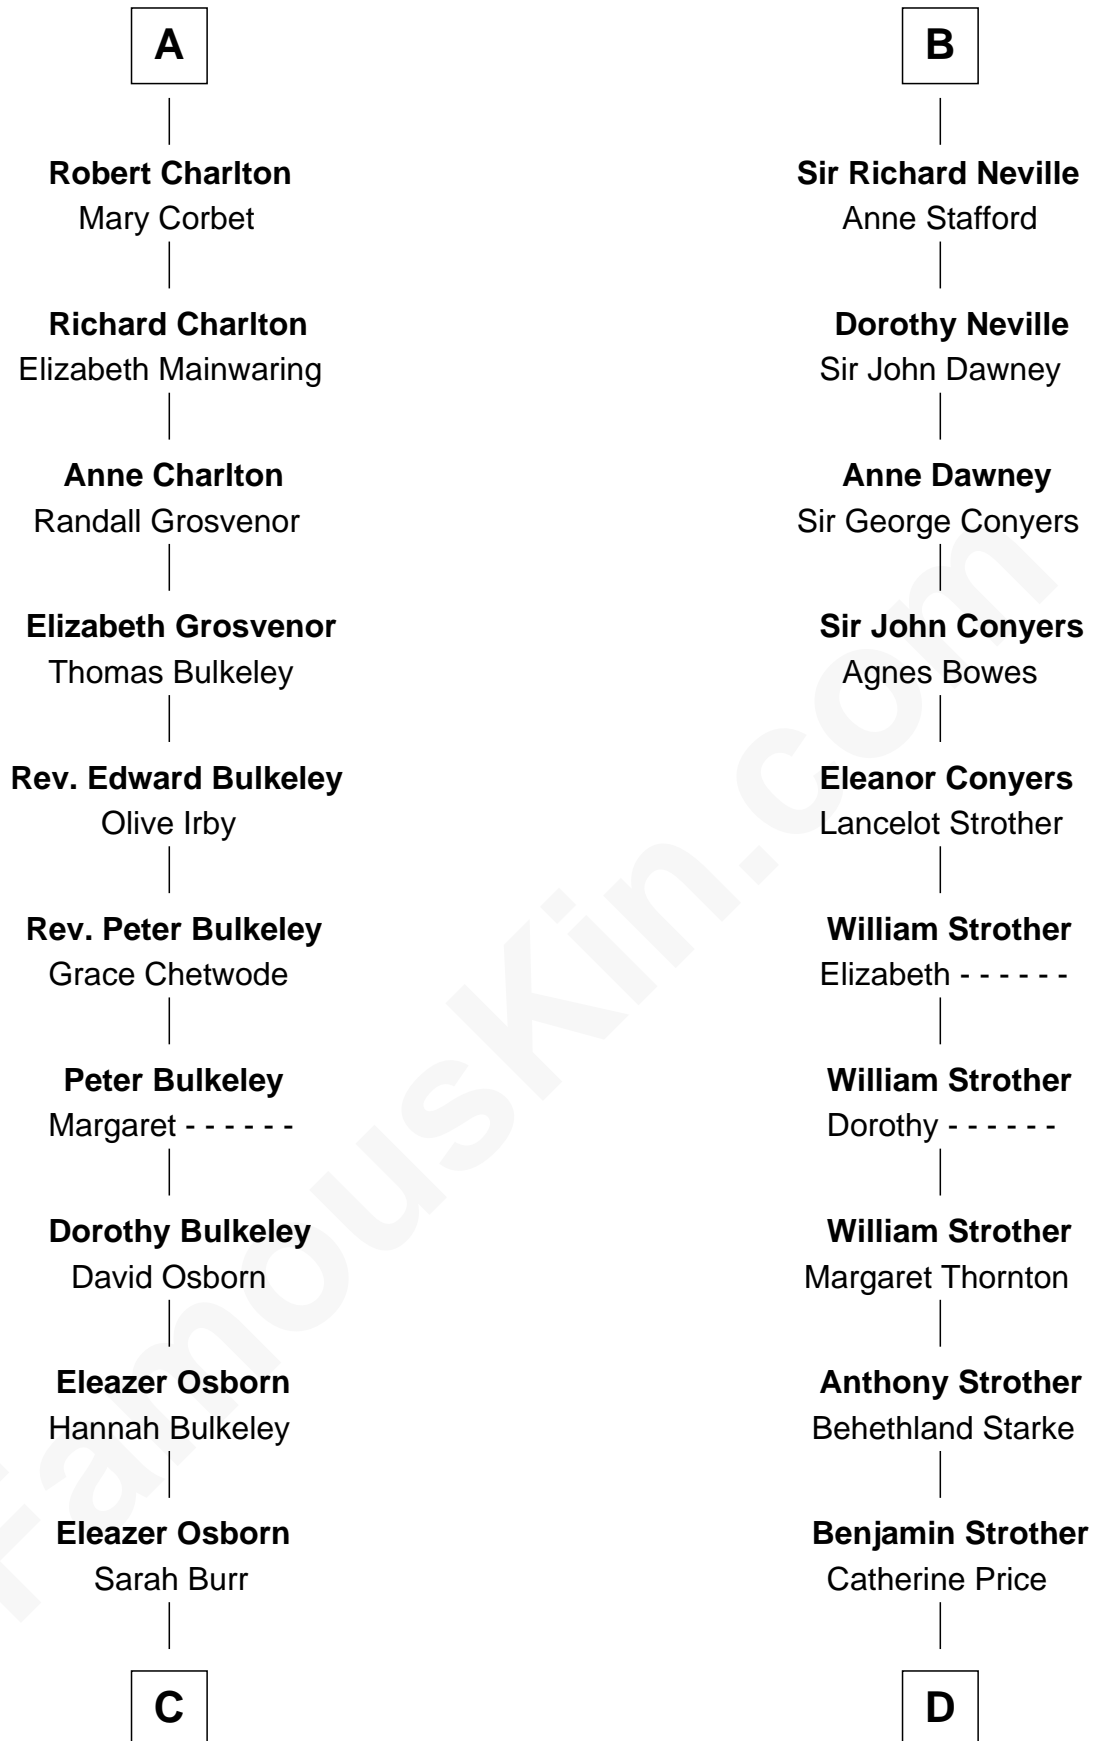

FamousKin.com

Relationship Chart of

Jay Gould

American Railroad "Robber Baron"

19th cousin 2 times removed of

Randolph Scott
Movie Actor

C

Anna Osborn
Abraham Gould

John Burr Gould
Mary More

Jay Gould
"Robber Baron"

D

Catherine Price Strother
Joseph Minor Crane

John William Crane
Margaret Ann Sadler

Joseph Minor Crane
Lavinia Lionberger

Lucy Lionberger Crane
George Grant Scott