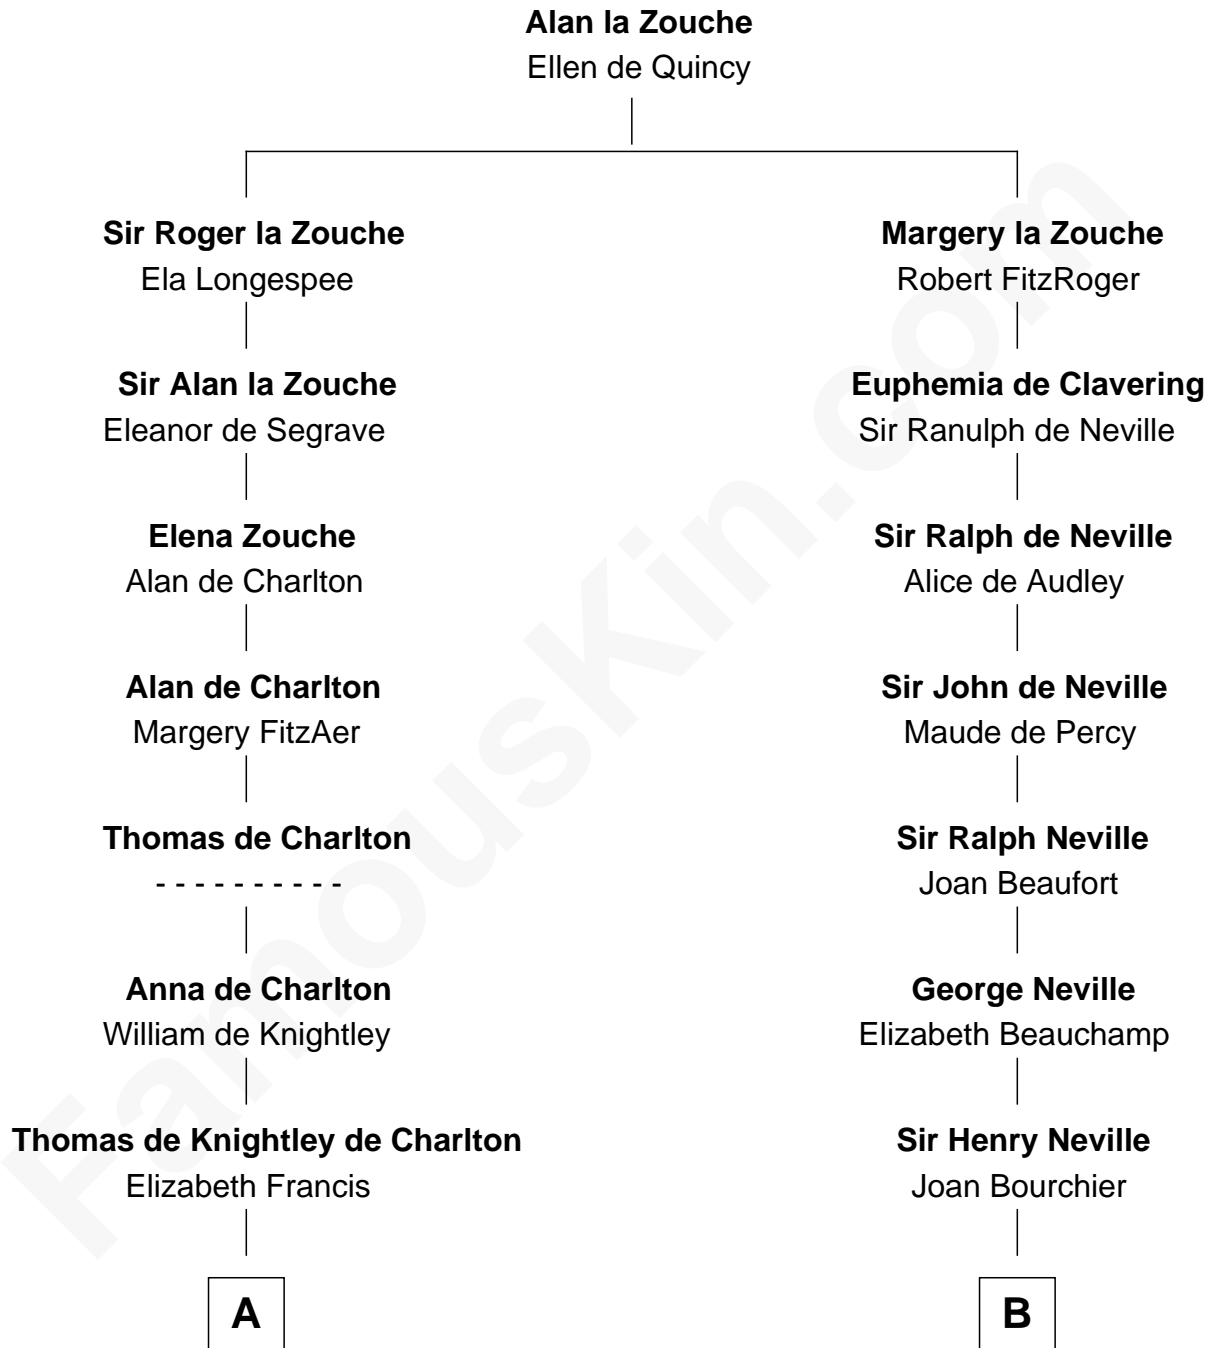

FamousKin.com

Relationship Chart of

Jay Gould

American Railroad "Robber Baron"

19th cousin 2 times removed of

Randolph Scott
Movie Actor

C

Anna Osborn
Abraham Gould

John Burr Gould
Mary More

Jay Gould
"Robber Baron"

D

Catherine Price Strother
Joseph Minor Crane

John William Crane
Margaret Ann Sadler

Joseph Minor Crane
Lavinia Lionberger

Lucy Lionberger Crane
George Grant Scott