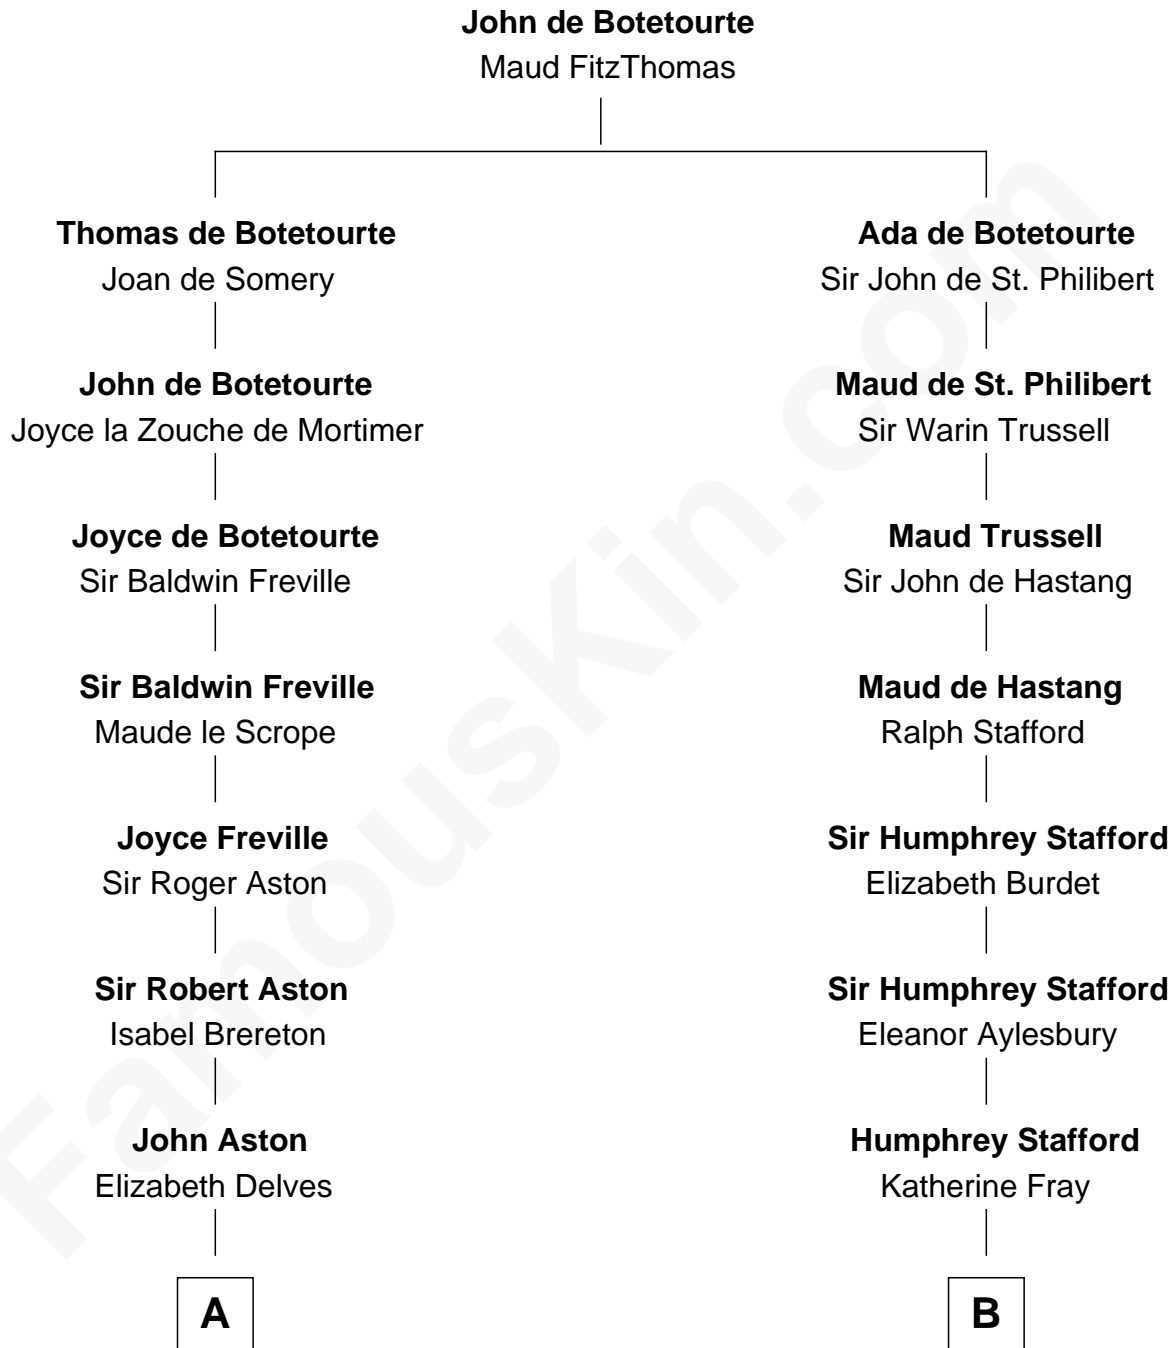

# FamousKin.com

## Relationship Chart of

### Jay Gould

American Railroad "Robber Baron"

18th cousin 3 times removed of

**Randolph Scott**  
Movie Actor

**C**

**John Burr Gould**

Mary More

**Jay Gould**

*"Robber Baron"*

**D**

**Catherine Price Strother**

Joseph Minor Crane

**John William Crane**

Margaret Ann Sadler

**Joseph Minor Crane**

Lavinia Lionberger