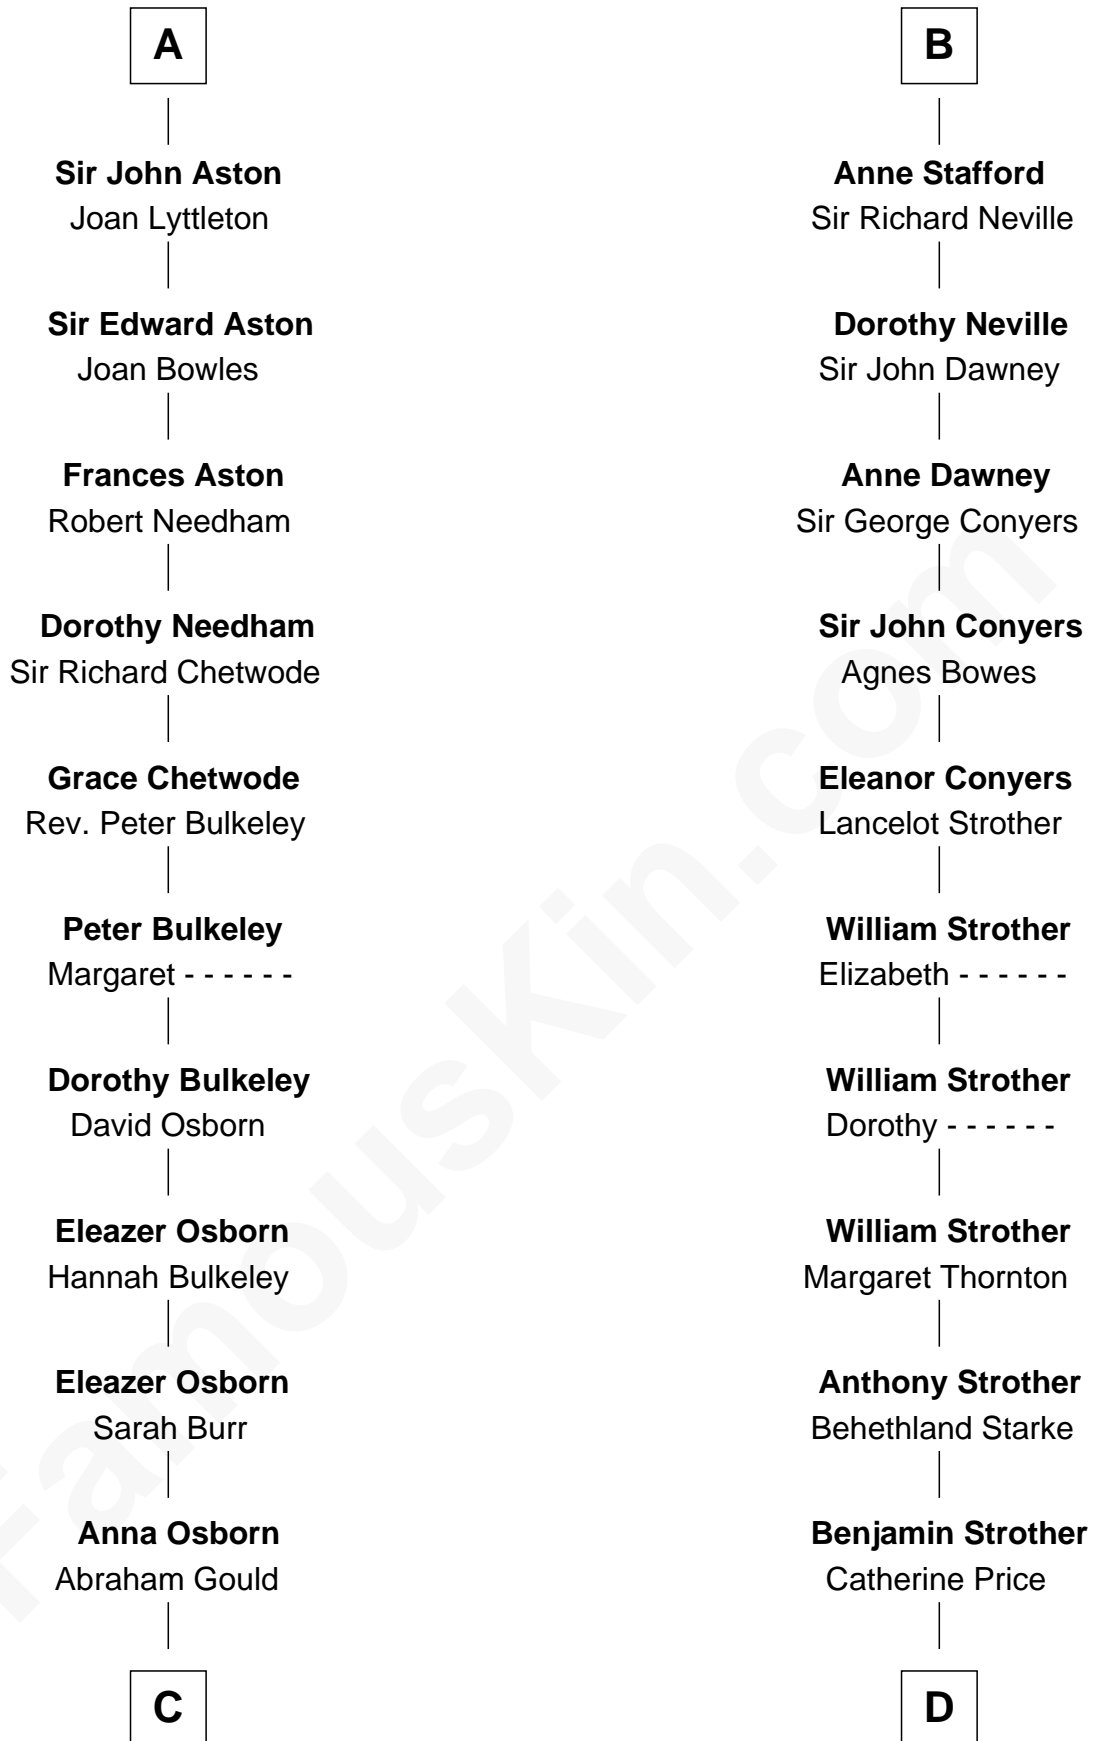

## Relationship Chart of

### Jay Gould

American Railroad "Robber Baron"

18th cousin 3 times removed of

**Randolph Scott**  
Movie Actor

**C**

**John Burr Gould**

Mary More

**Jay Gould**

*"Robber Baron"*

**D**

**Catherine Price Strother**

Joseph Minor Crane

**John William Crane**

Margaret Ann Sadler

**Joseph Minor Crane**

Lavinia Lionberger