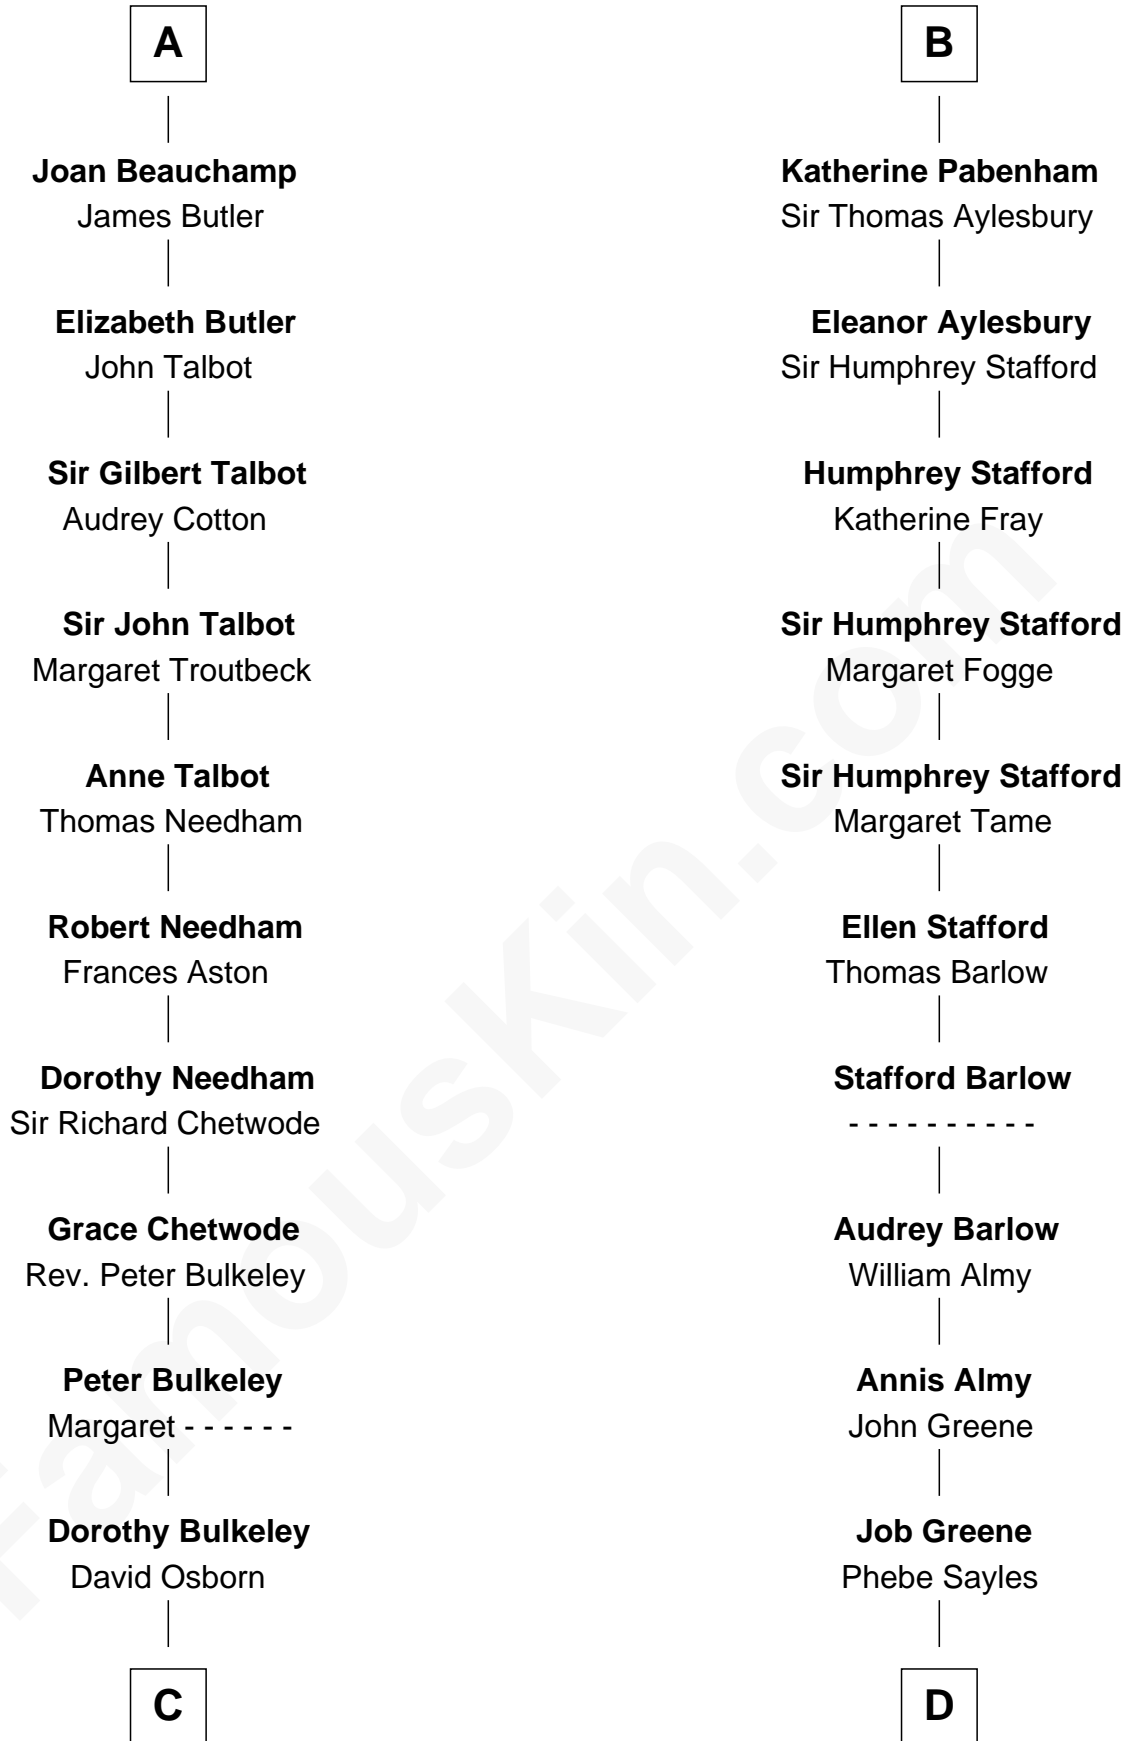

## Relationship Chart of

### Jay Gould

*American Railroad "Robber Baron"*

21st cousin of

#### Gundred de Warenne

**C**

**Eleazer Osborn**  
Hannah Bulkeley

**Eleazer Osborn**  
Sarah Burr

**Anna Osborn**  
Abraham Gould

**John Burr Gould**  
Mary More

**Jay Gould**  
*"Robber Baron"*

**D**