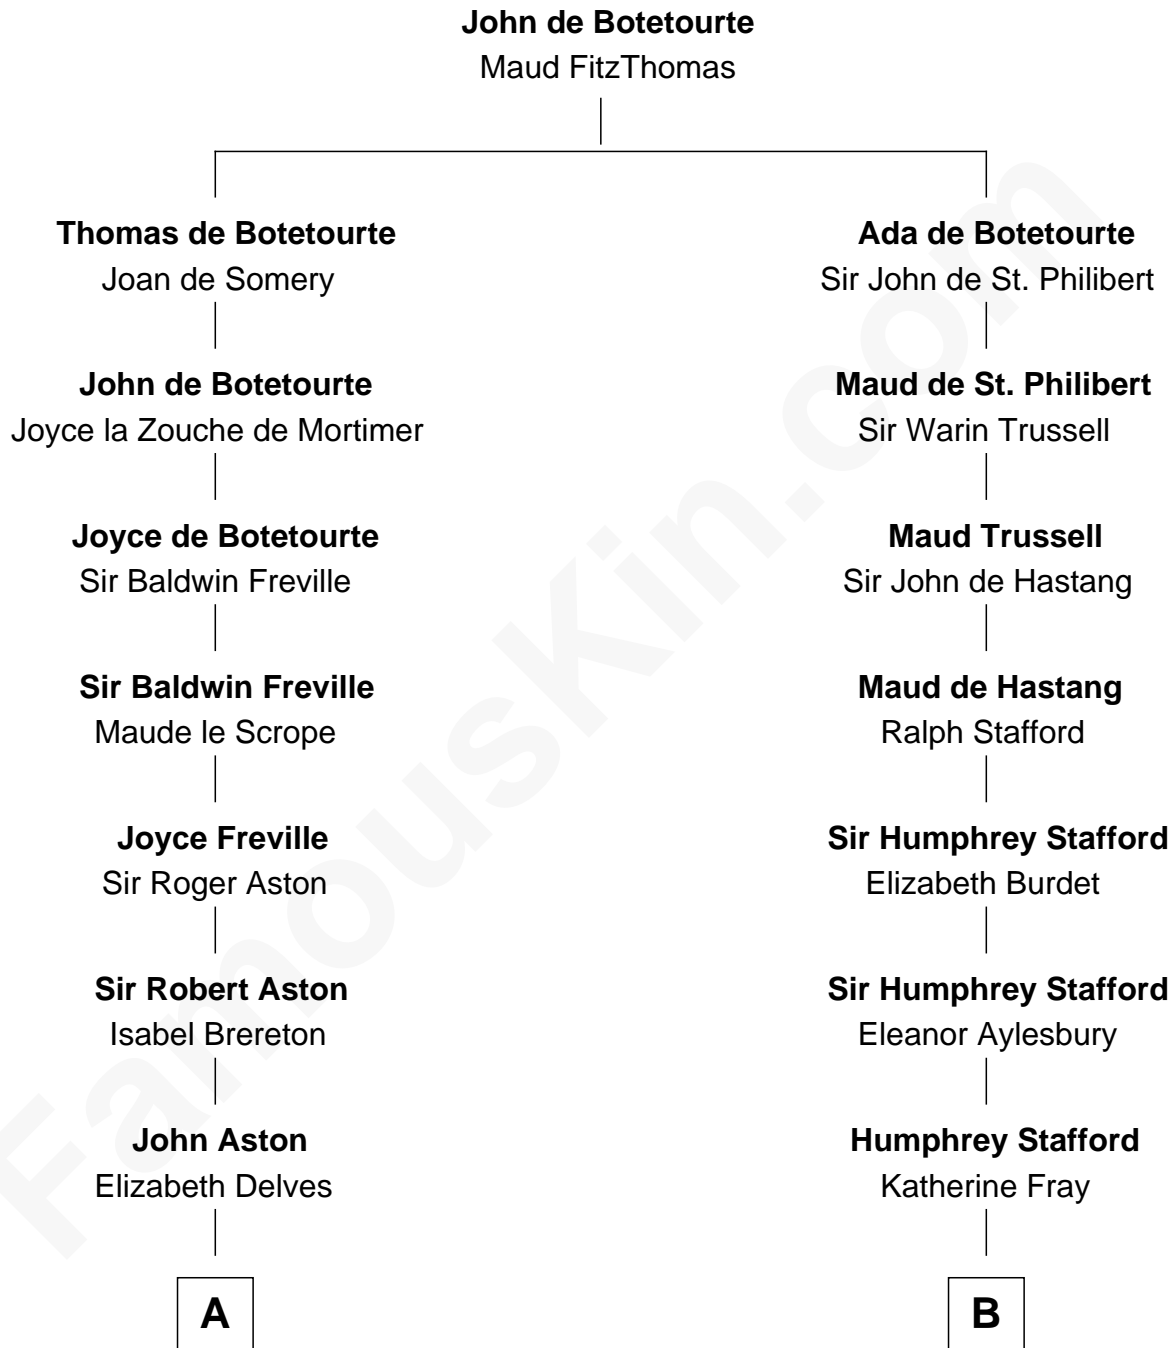

FamousKin.com Relationship Chart of Jay Gould

American Railroad "Robber Baron"

15th cousin 3 times removed of

William Greene

2nd Governor of Rhode Island

C

|
John Burr Gould

Mary More

|
Jay Gould

"Robber Baron"

FamousKin.com