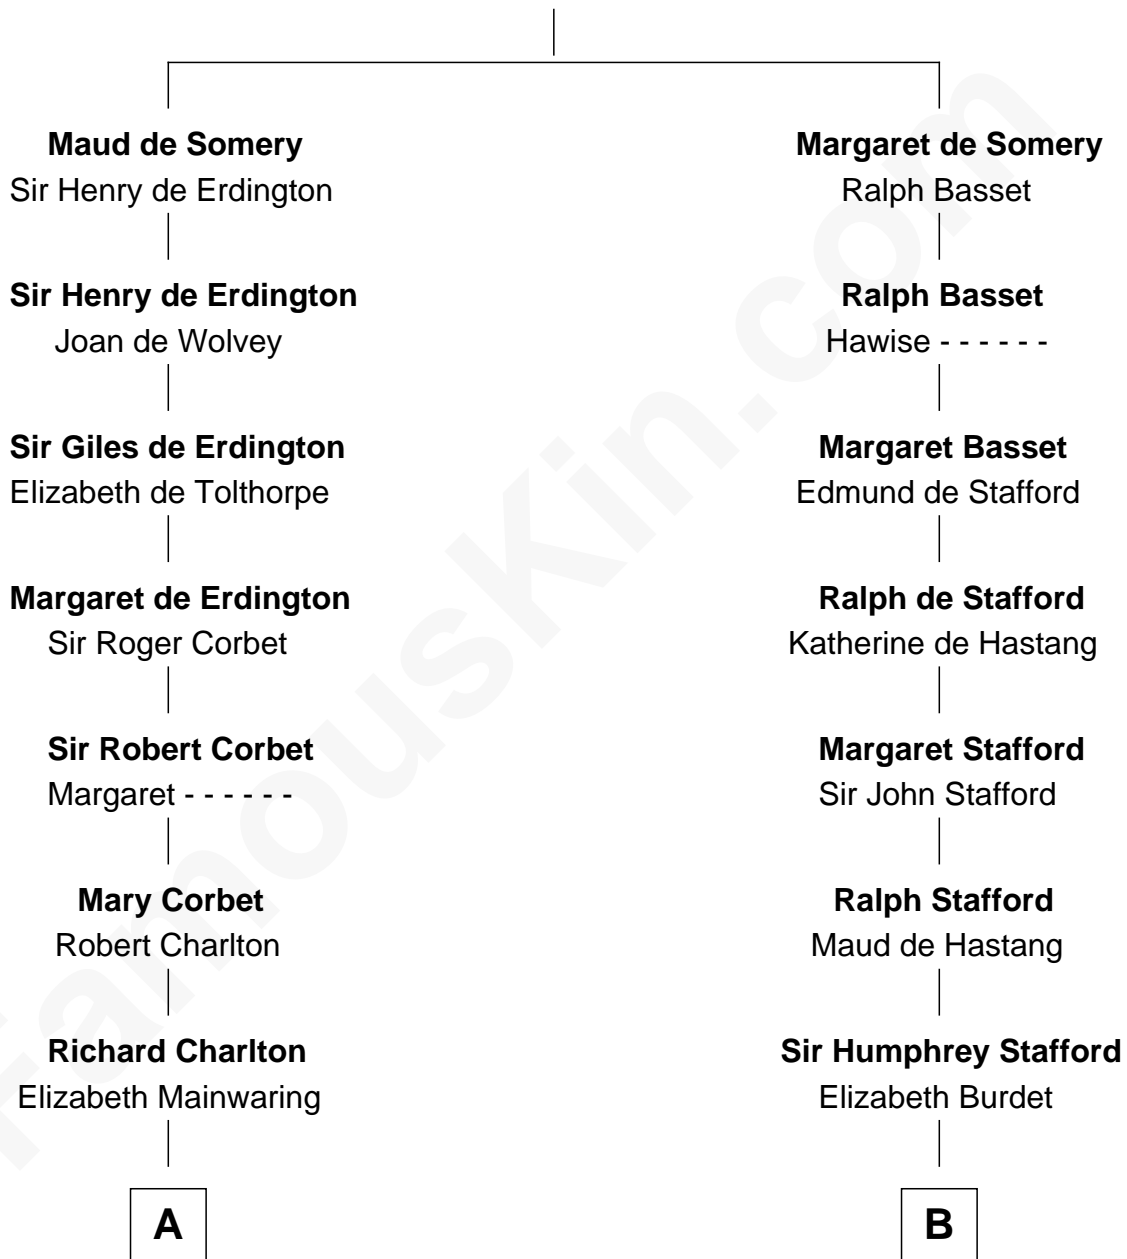

FamousKin.com

Relationship Chart of

Jay Gould

American Railroad "Robber Baron"

17th cousin of

William Greene

2nd Governor of Rhode Island

Sir Roger de Somery

Nichole d'Aubenev

William Greene photo by [Sarnold17](#) ([CC BY-SA 3.0](#))