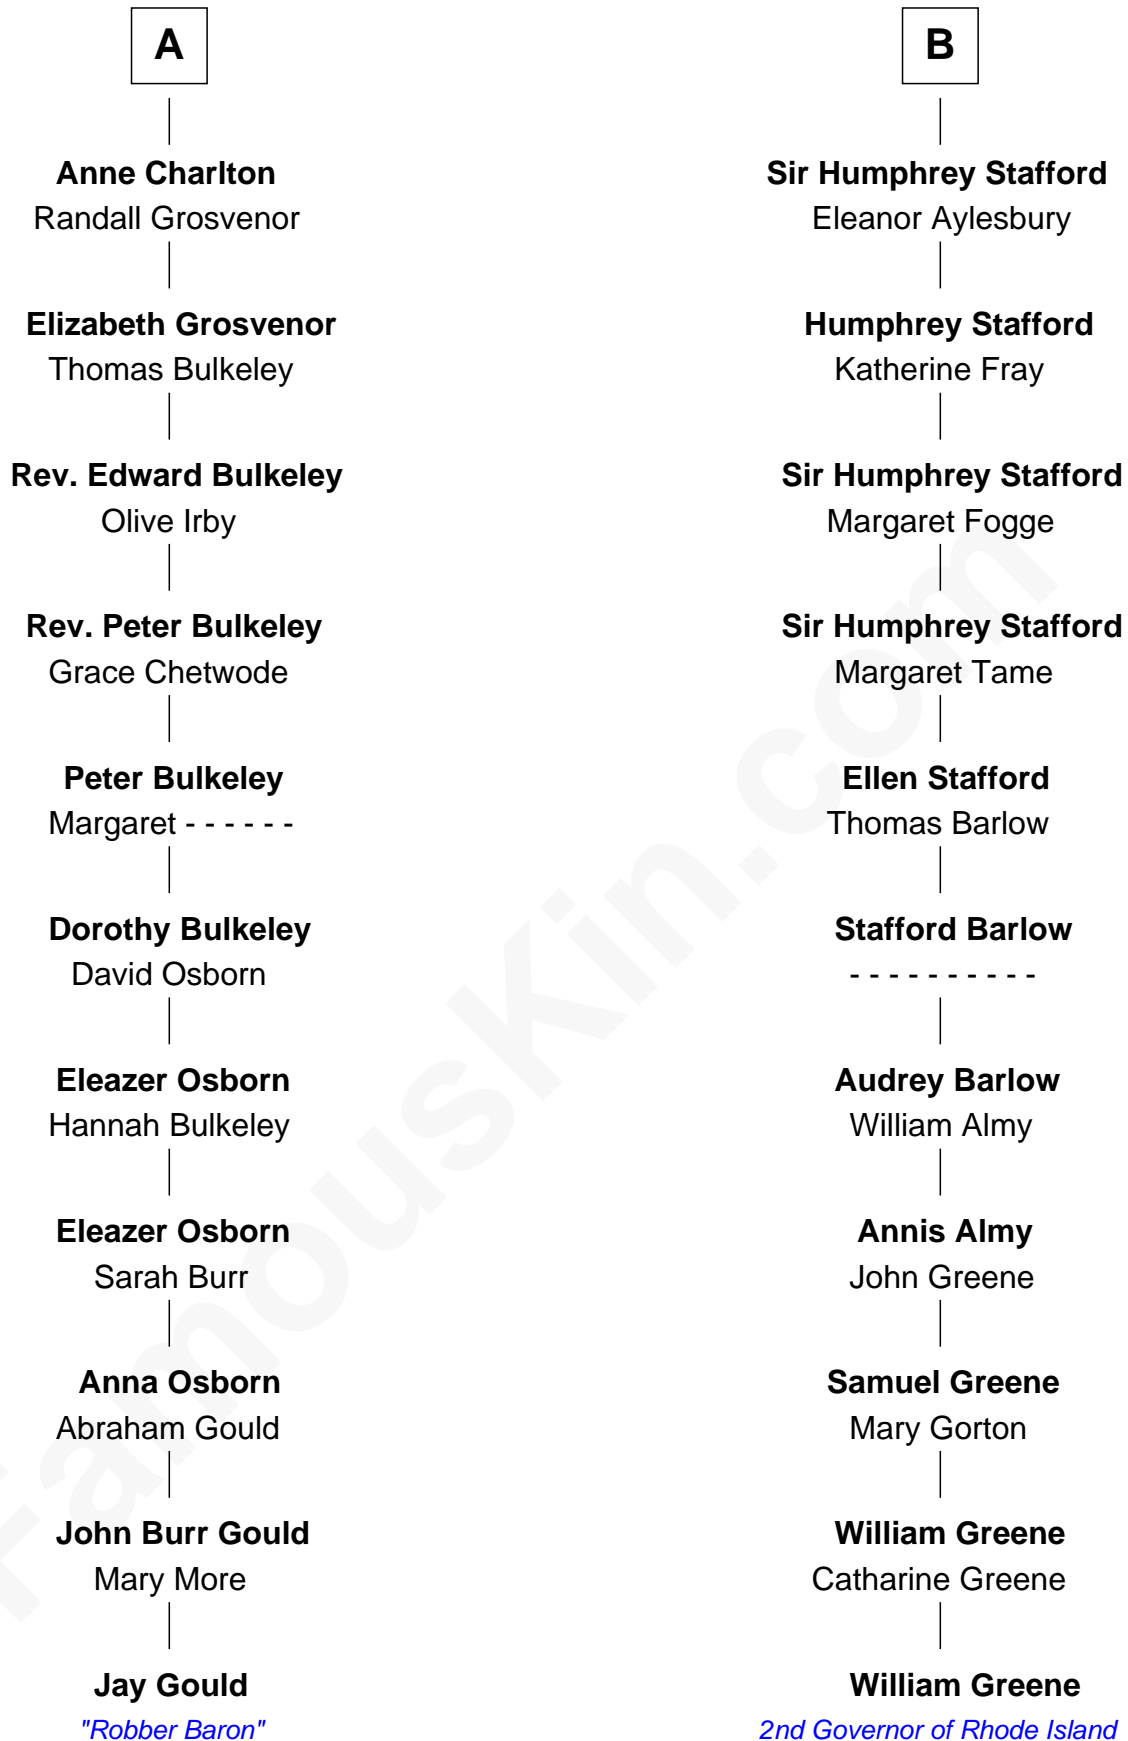

FamousKin.com

Relationship Chart of

Jay Gould

American Railroad "Robber Baron"

17th cousin of

William Greene

2nd Governor of Rhode Island

Sir Roger de Somery

Nichole d'Aubenev

William Greene photo by [Sarnold17](#) ([CC BY-SA 3.0](#))