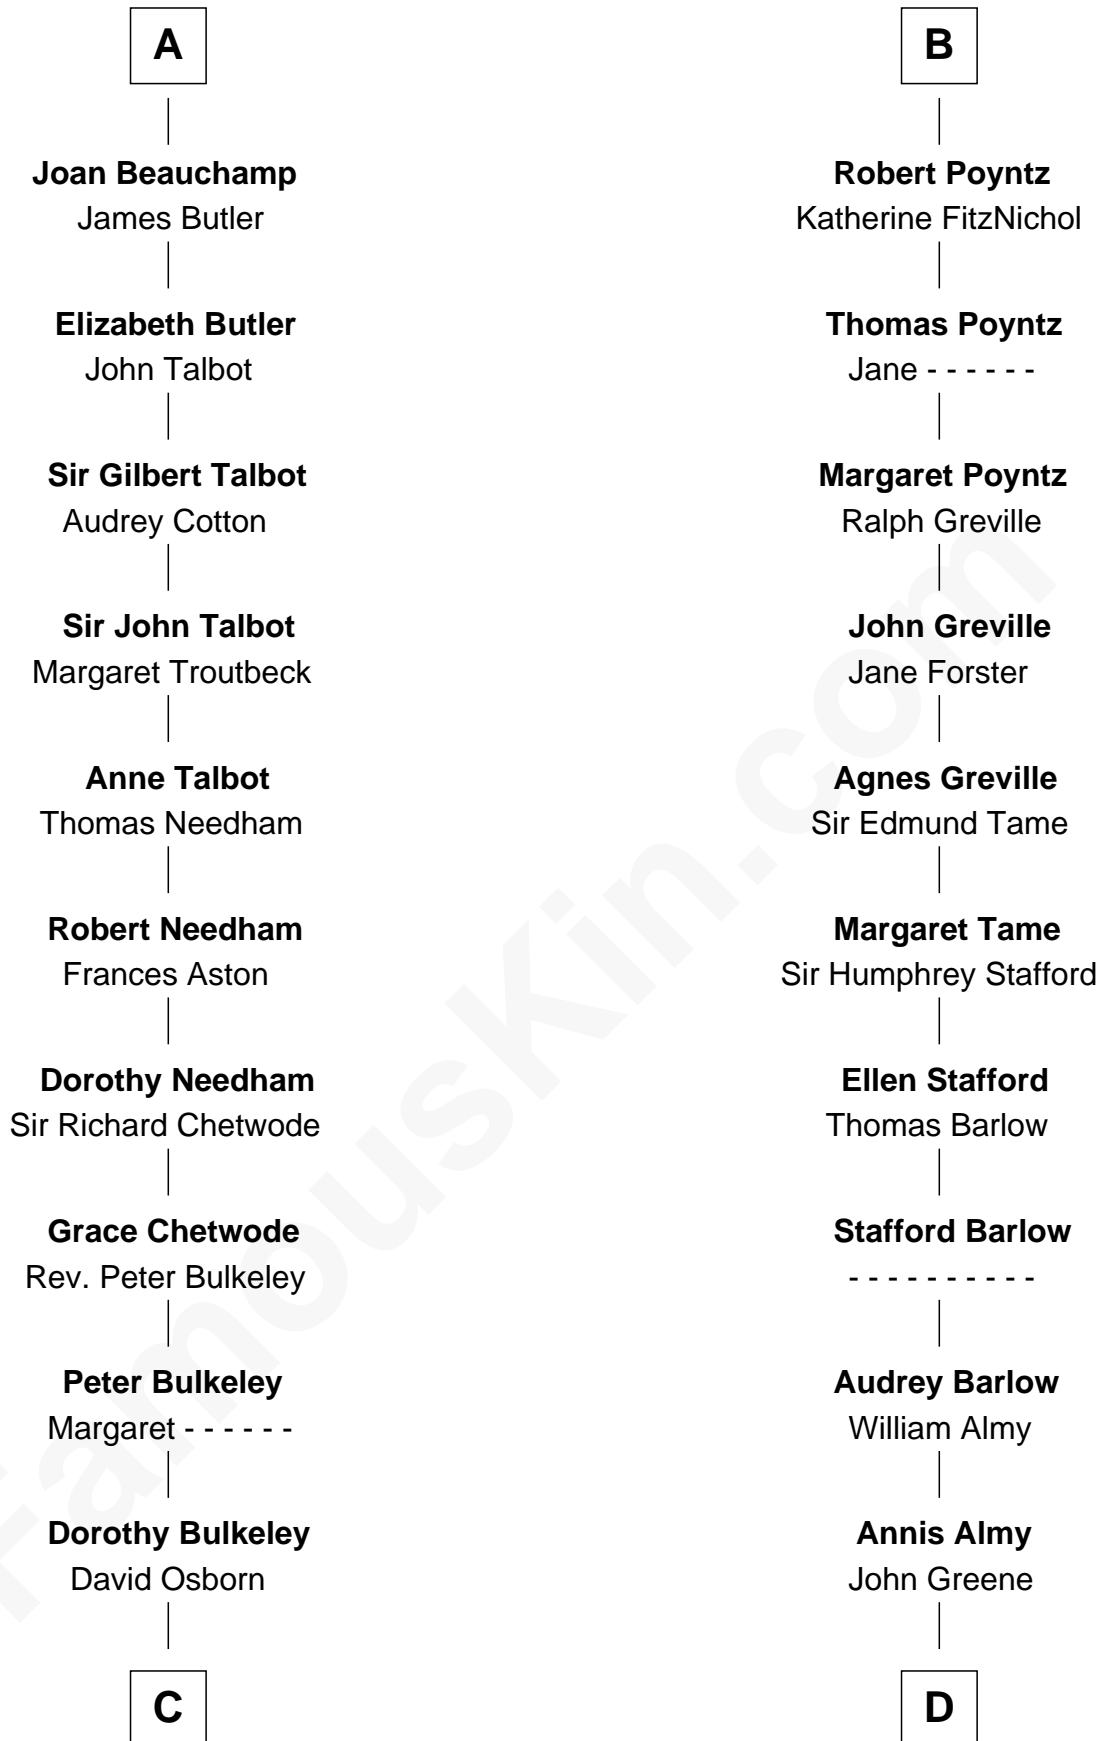

# FamousKin.com Relationship Chart of Jay Gould

American Railroad "Robber Baron"

19th cousin 2 times removed of

**William Greene**

2nd Governor of Rhode Island

**C**

**Eleazer Osborn**  
Hannah Bulkeley

**Eleazer Osborn**  
Sarah Burr

**Anna Osborn**  
Abraham Gould

**John Burr Gould**  
Mary More

**Jay Gould**  
*"Robber Baron"*

**D**

**Samuel Greene**  
Mary Gorton

**William Greene**  
Catharine Greene

**William Greene**  
*2nd Governor of Rhode Island*