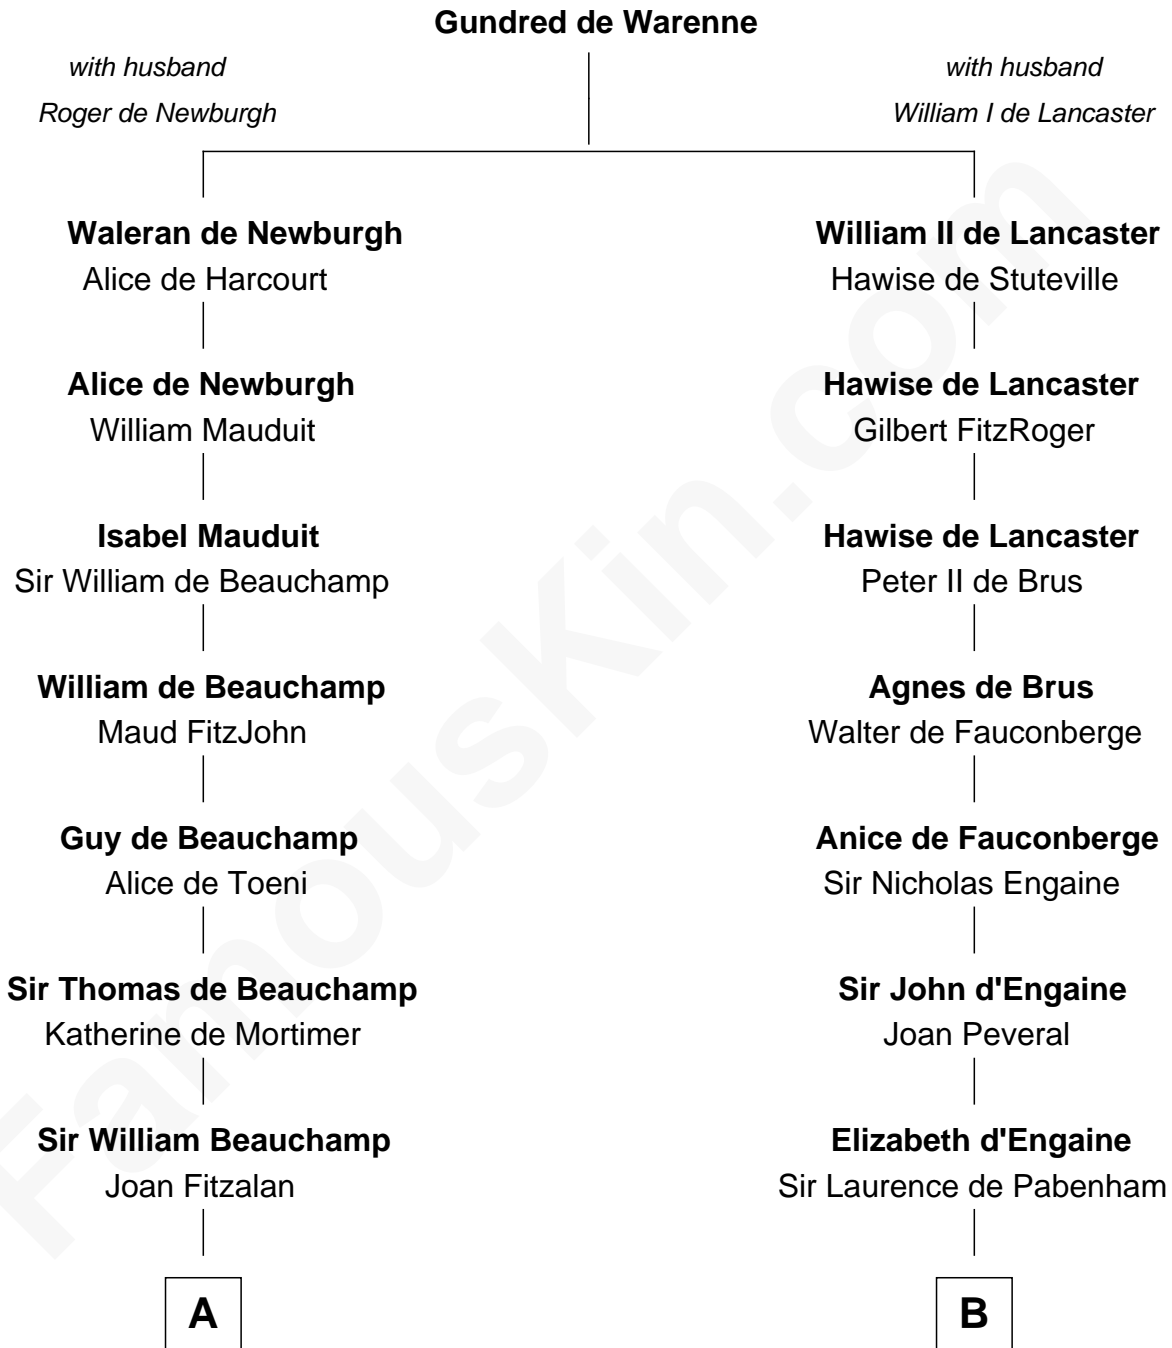

FamousKin.com Relationship Chart of Jay Gould

American Railroad "Robber Baron"

18th cousin 3 times removed of

William Greene

2nd Governor of Rhode Island

C

Eleazer Osborn
Hannah Bulkeley

Eleazer Osborn
Sarah Burr

Anna Osborn
Abraham Gould

John Burr Gould
Mary More

Jay Gould
"Robber Baron"

D

William Greene
Catharine Greene

William Greene
2nd Governor of Rhode Island

FamousKin.com