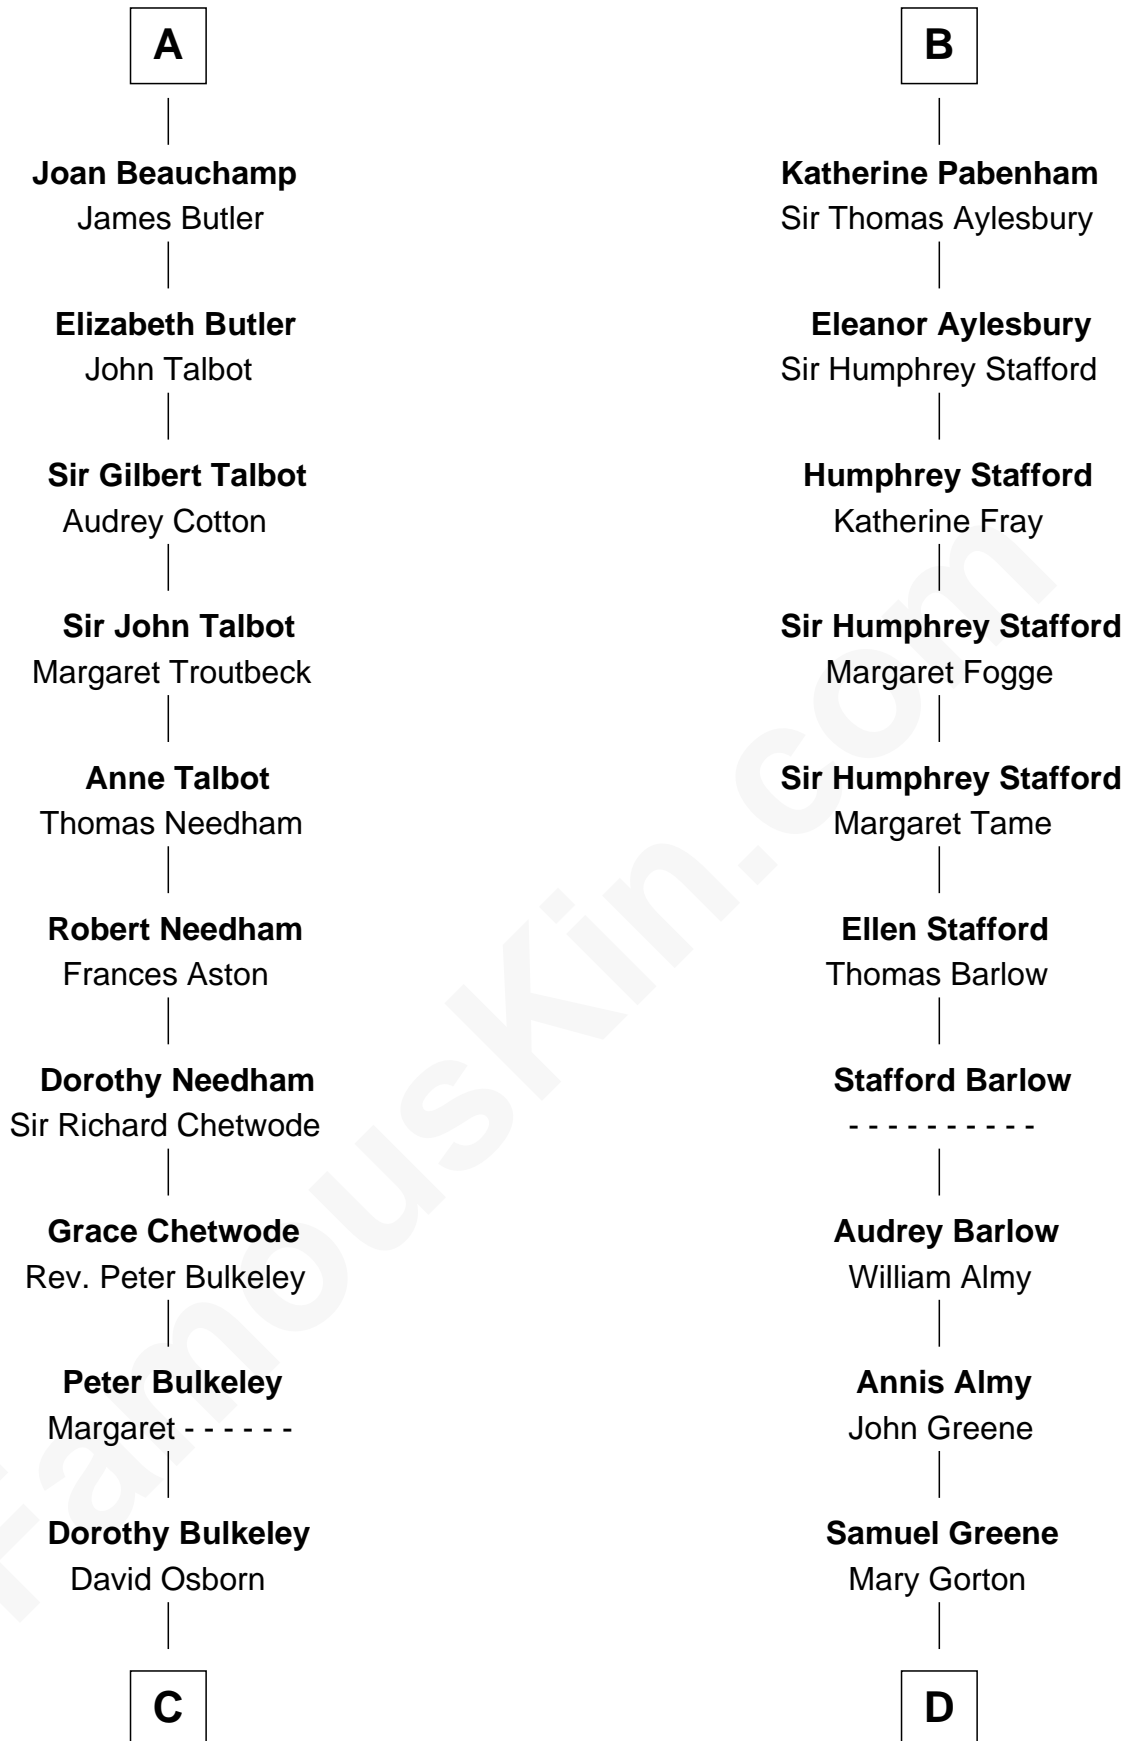

FamousKin.com Relationship Chart of Jay Gould

American Railroad "Robber Baron"

18th cousin 3 times removed of

William Greene

2nd Governor of Rhode Island

C

Eleazer Osborn
Hannah Bulkeley

Eleazer Osborn
Sarah Burr

Anna Osborn
Abraham Gould

John Burr Gould
Mary More

Jay Gould
"Robber Baron"

D

William Greene
Catharine Greene

William Greene
2nd Governor of Rhode Island

FamousKin.com