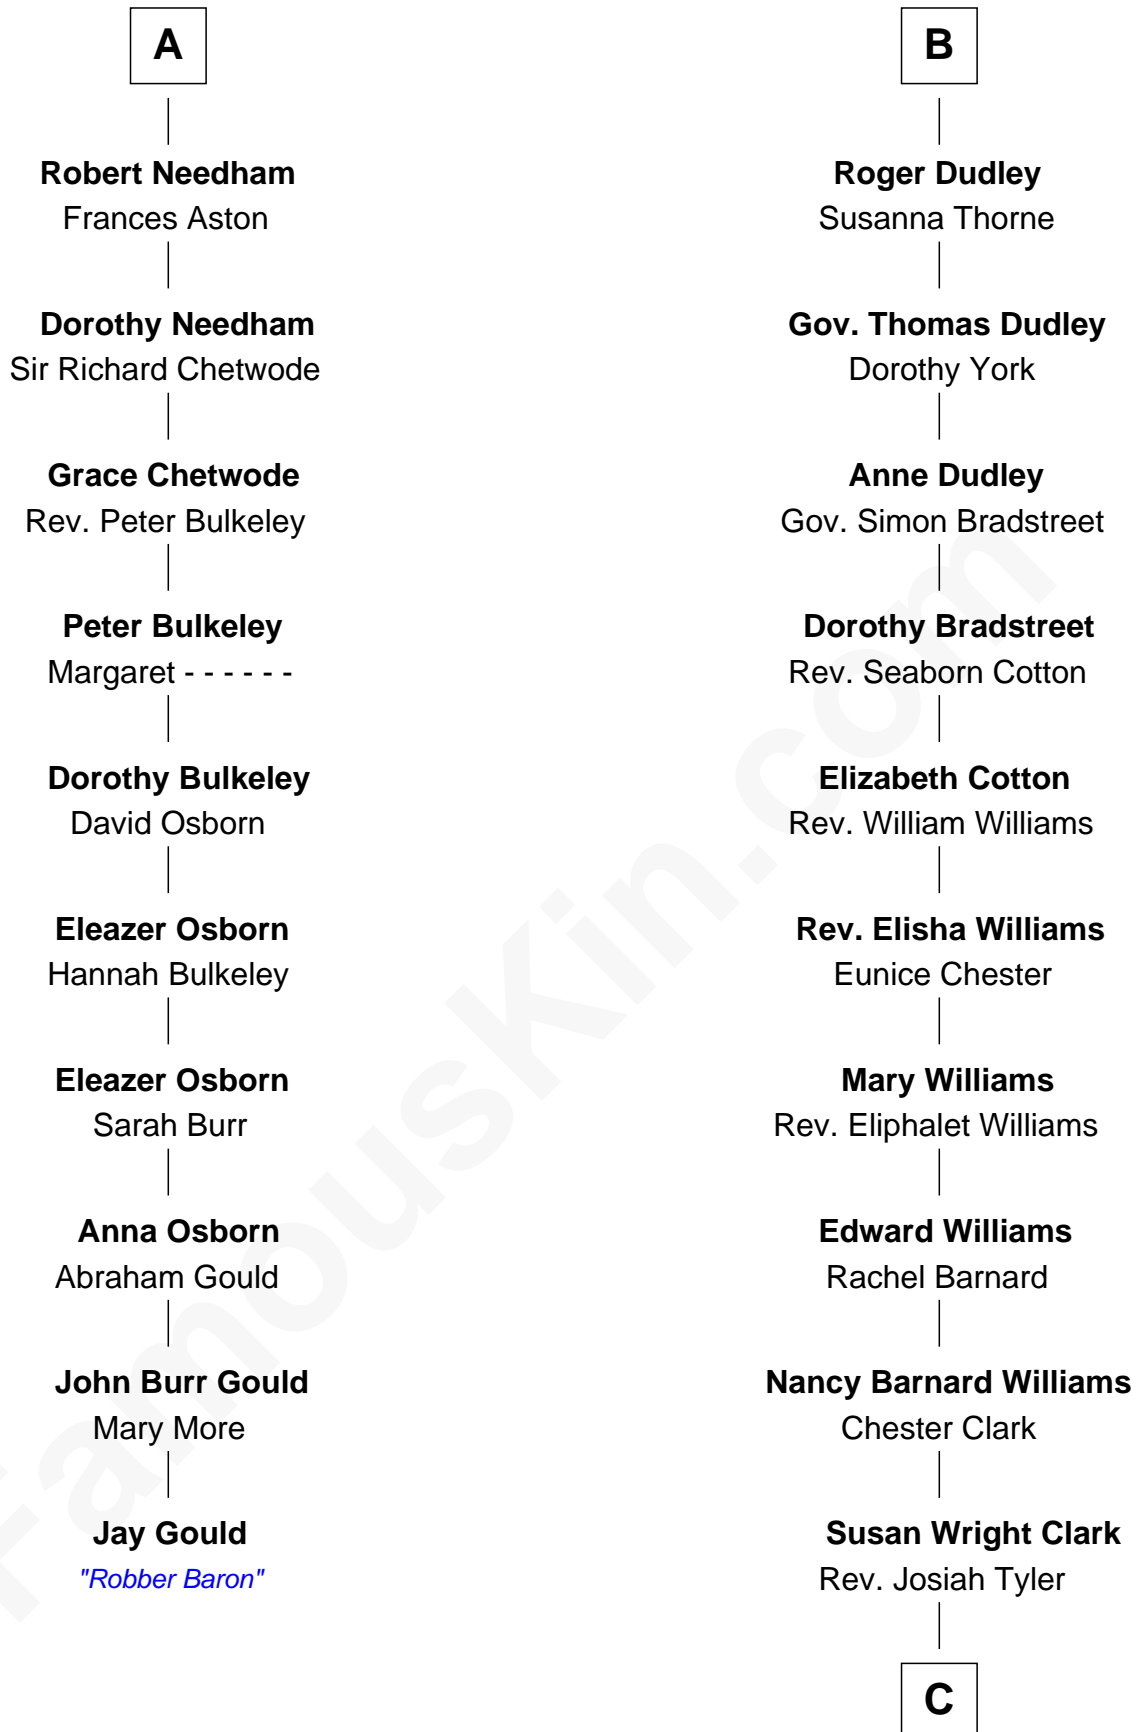

FamousKin.com

Relationship Chart of

Jay Gould

American Railroad "Robber Baron"

16th cousin 5 times removed of

Kate Upton

Sports Illustrated Swimsuit Cover Model

C

William Chester Tyler

Laura Leland Brooks

Margaret Hastings Tyler

Charles Henry Vial

Elizabeth Brooks Vial

Stephen Edward Upton

Jefferson Matthew Upton

Shelley Fawn Davis