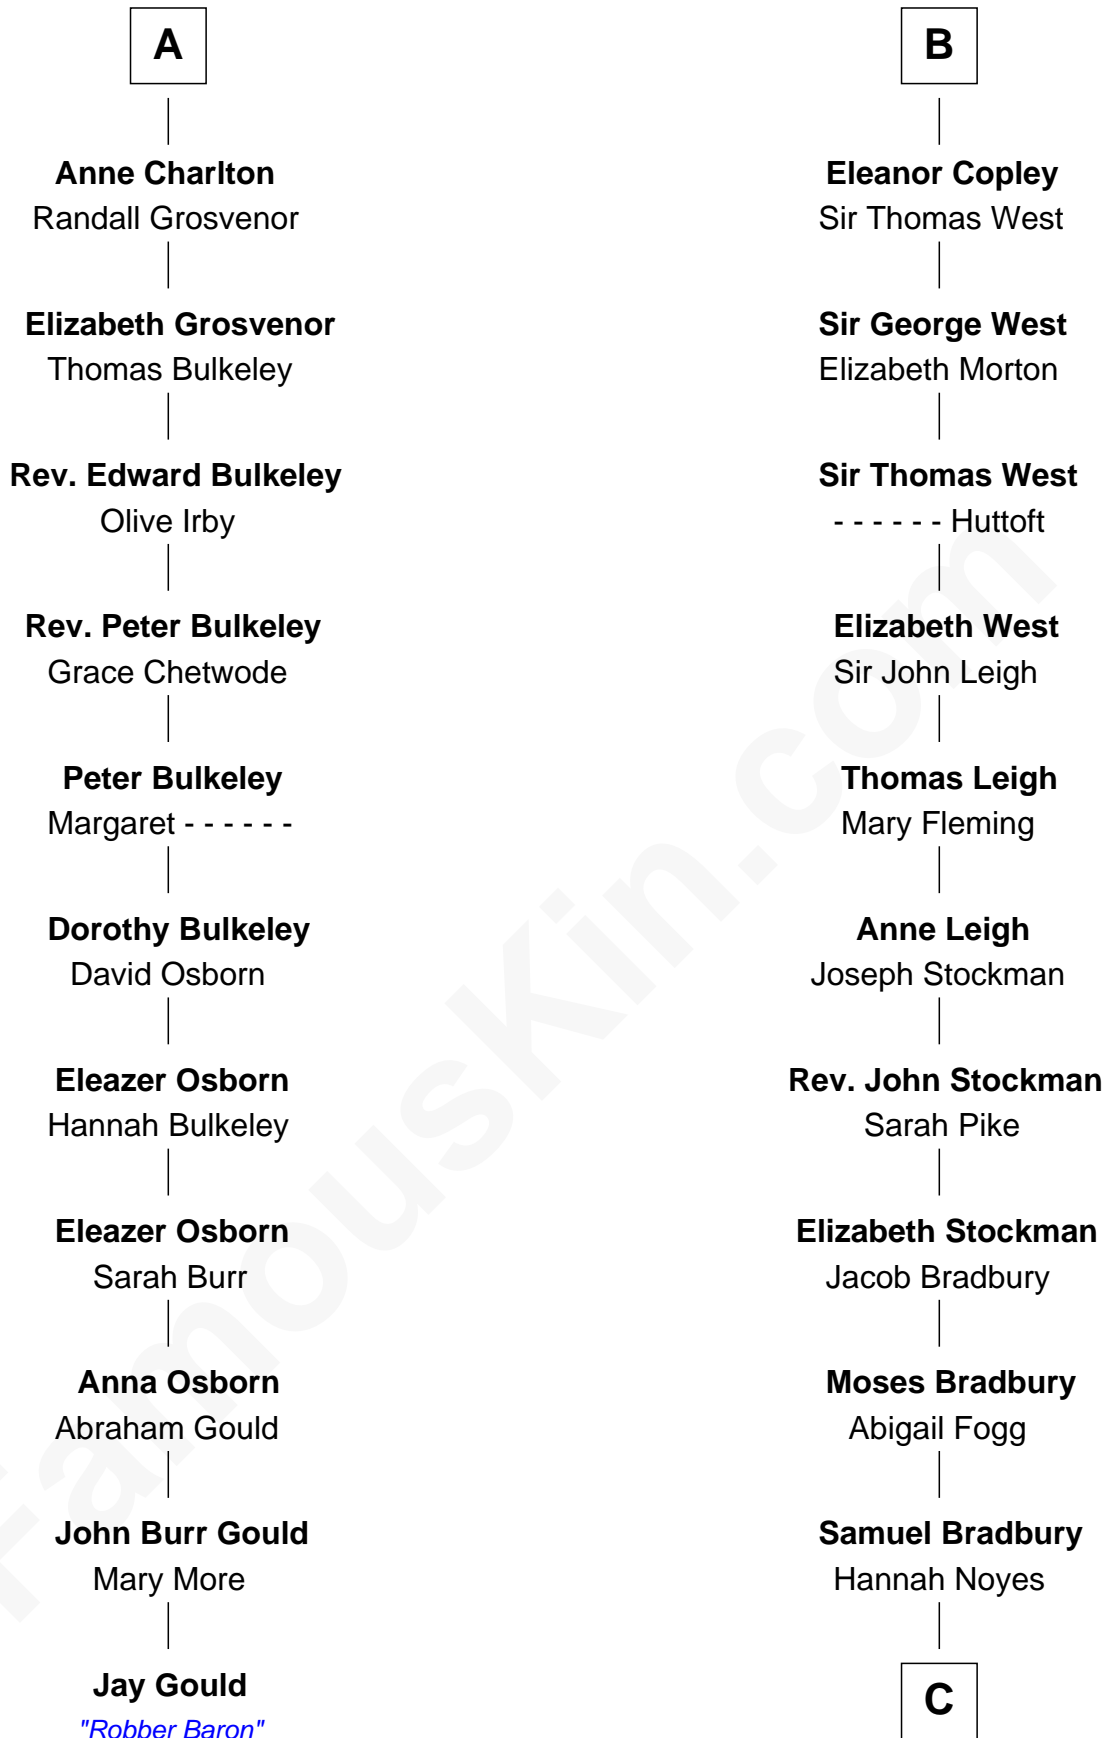

### Jay Gould

*American Railroad "Robber Baron"*

17th cousin 4 times removed of

### Ray Bradbury

*Author of The Martian Chronicles*

**Sir Roger de Somery**

Nichole d'Aubenev

**C**

—  
**Samuel Bradbury**

Frances Mary Rothead

—  
**Samuel Irving Bradbury**