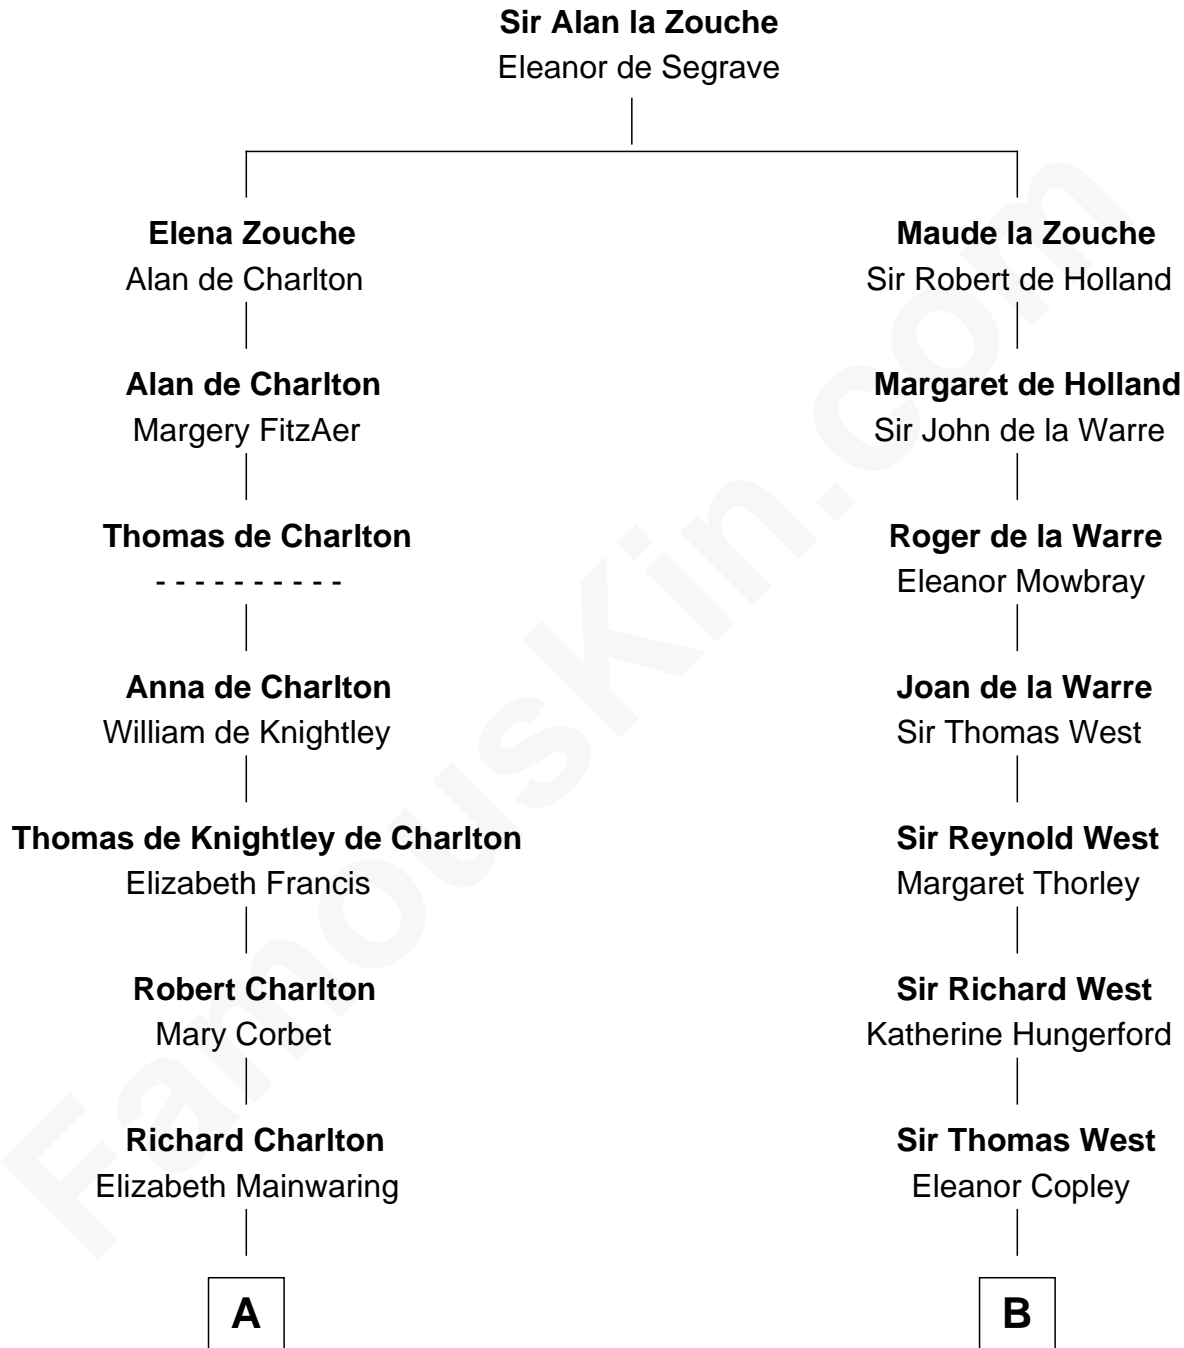

## Relationship Chart of

### Jay Gould

American Railroad "Robber Baron"

17th cousin 3 times removed of

**Ray Bradbury**

Author of *The Martian Chronicles*

**C**

—  
**Samuel Irving Bradbury**

Mary Adell Spaulding