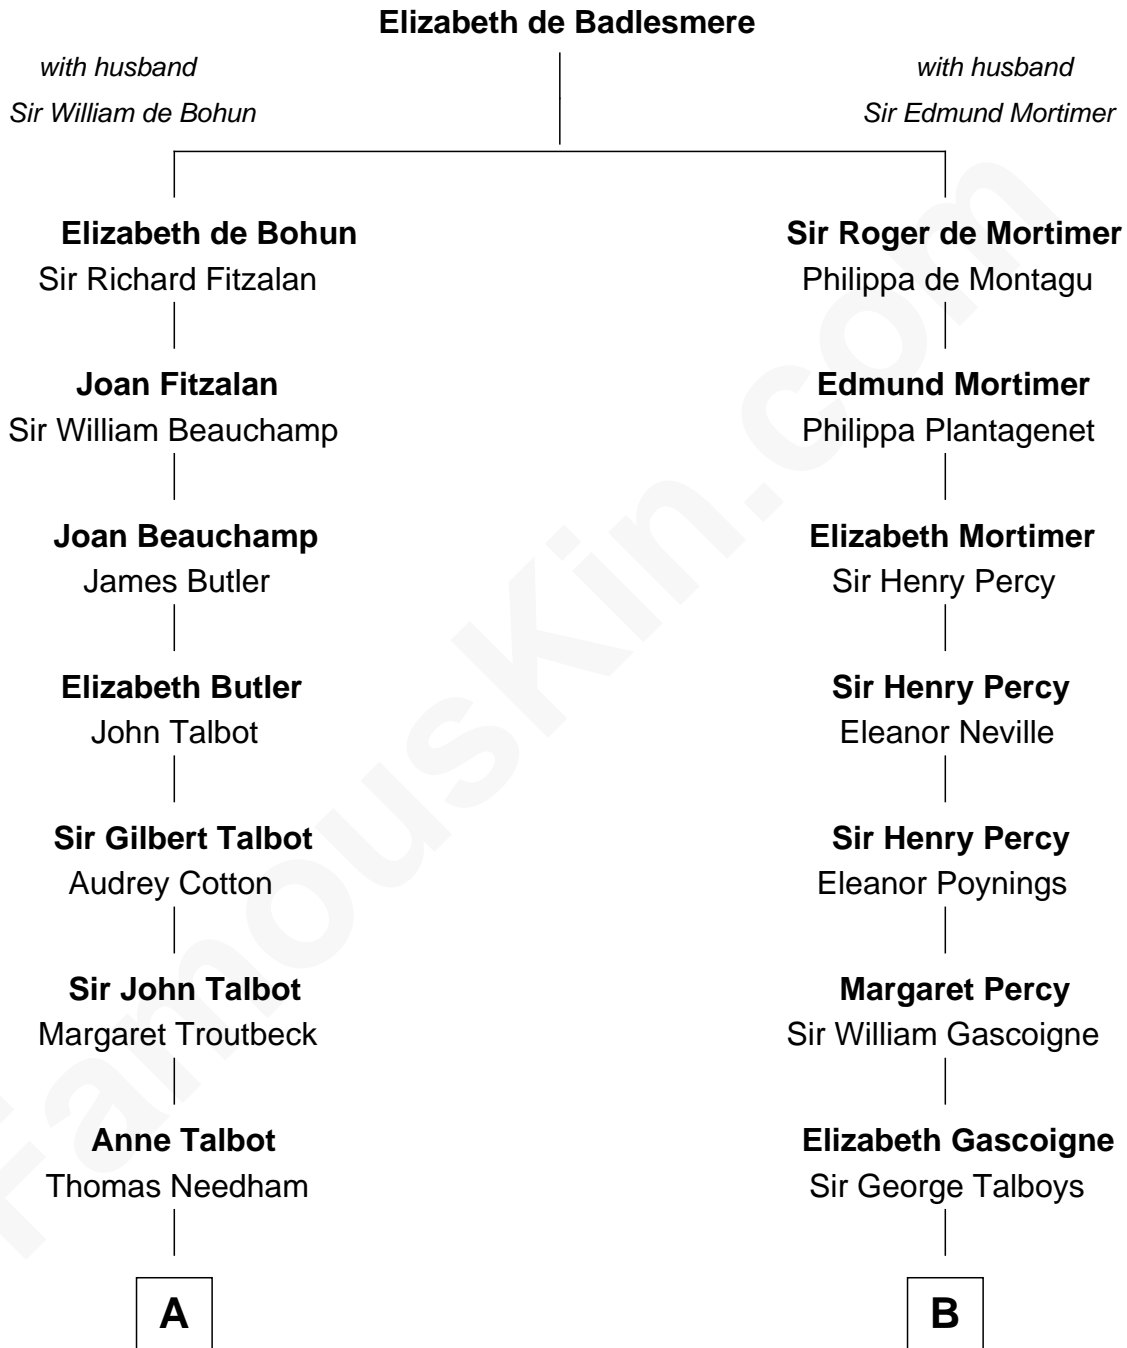

FamousKin.com

Relationship Chart of

Jay Gould

American Railroad "Robber Baron"

14th cousin 2 times removed of

George Washington

1st U.S. President

A