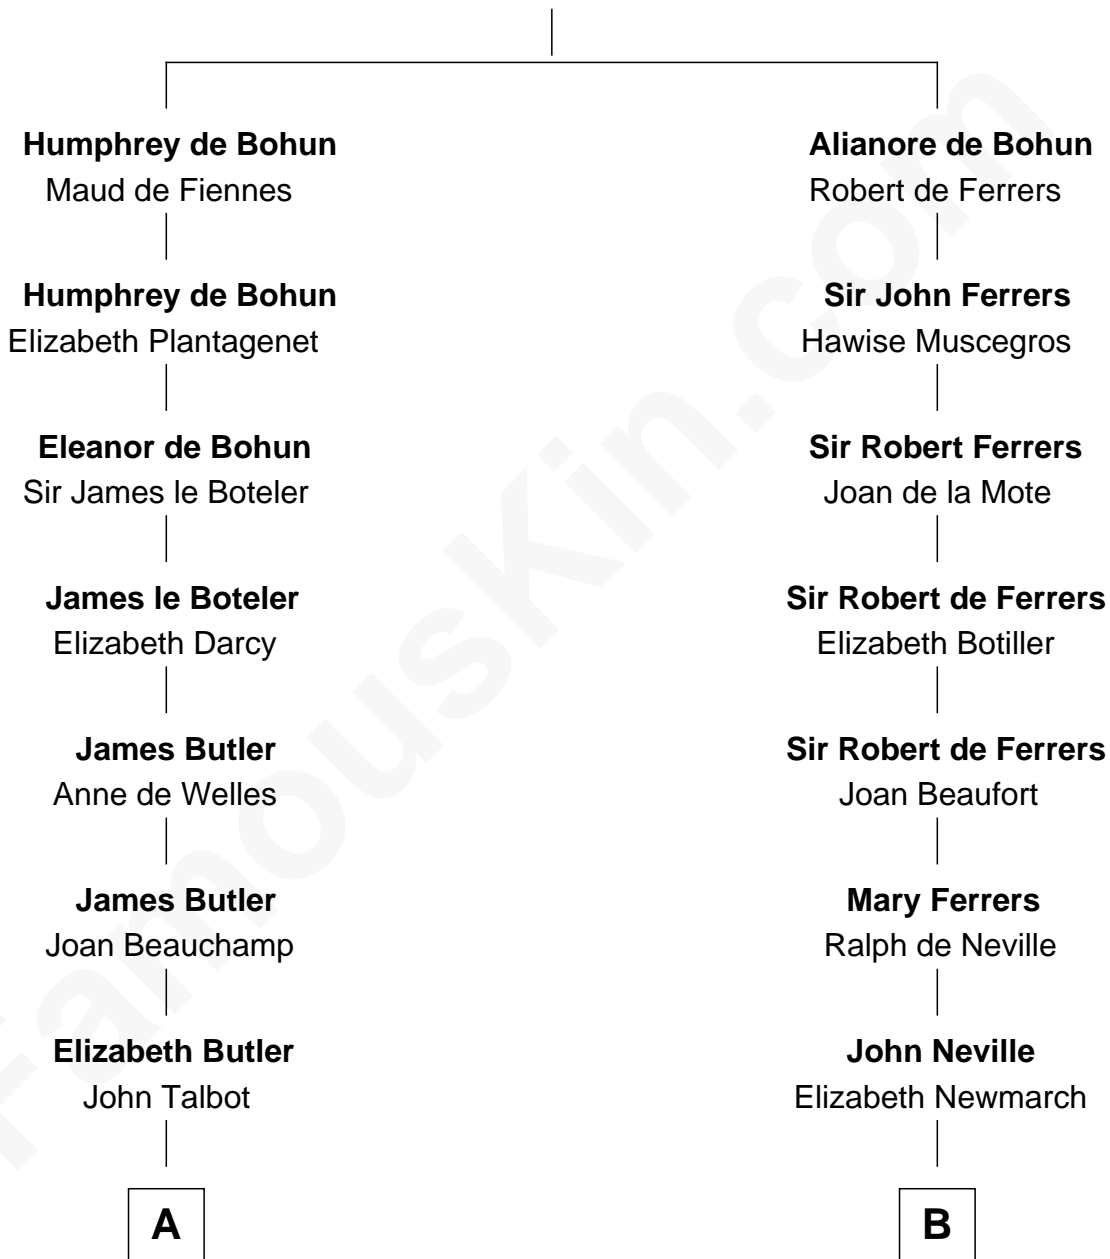

## Relationship Chart of

### Jay Gould

American Railroad "Robber Baron"

17th cousin 2 times removed of

**George Washington**  
1st U.S. President

**Sir Humphrey de Bohun**  
Eleanor de Braiose

**C**

—  
**Anna Osborn**  
Abraham Gould

—  
**John Burr Gould**  
Mary More

—  
**Jay Gould**  
*"Robber Baron"*

FamousKin.com