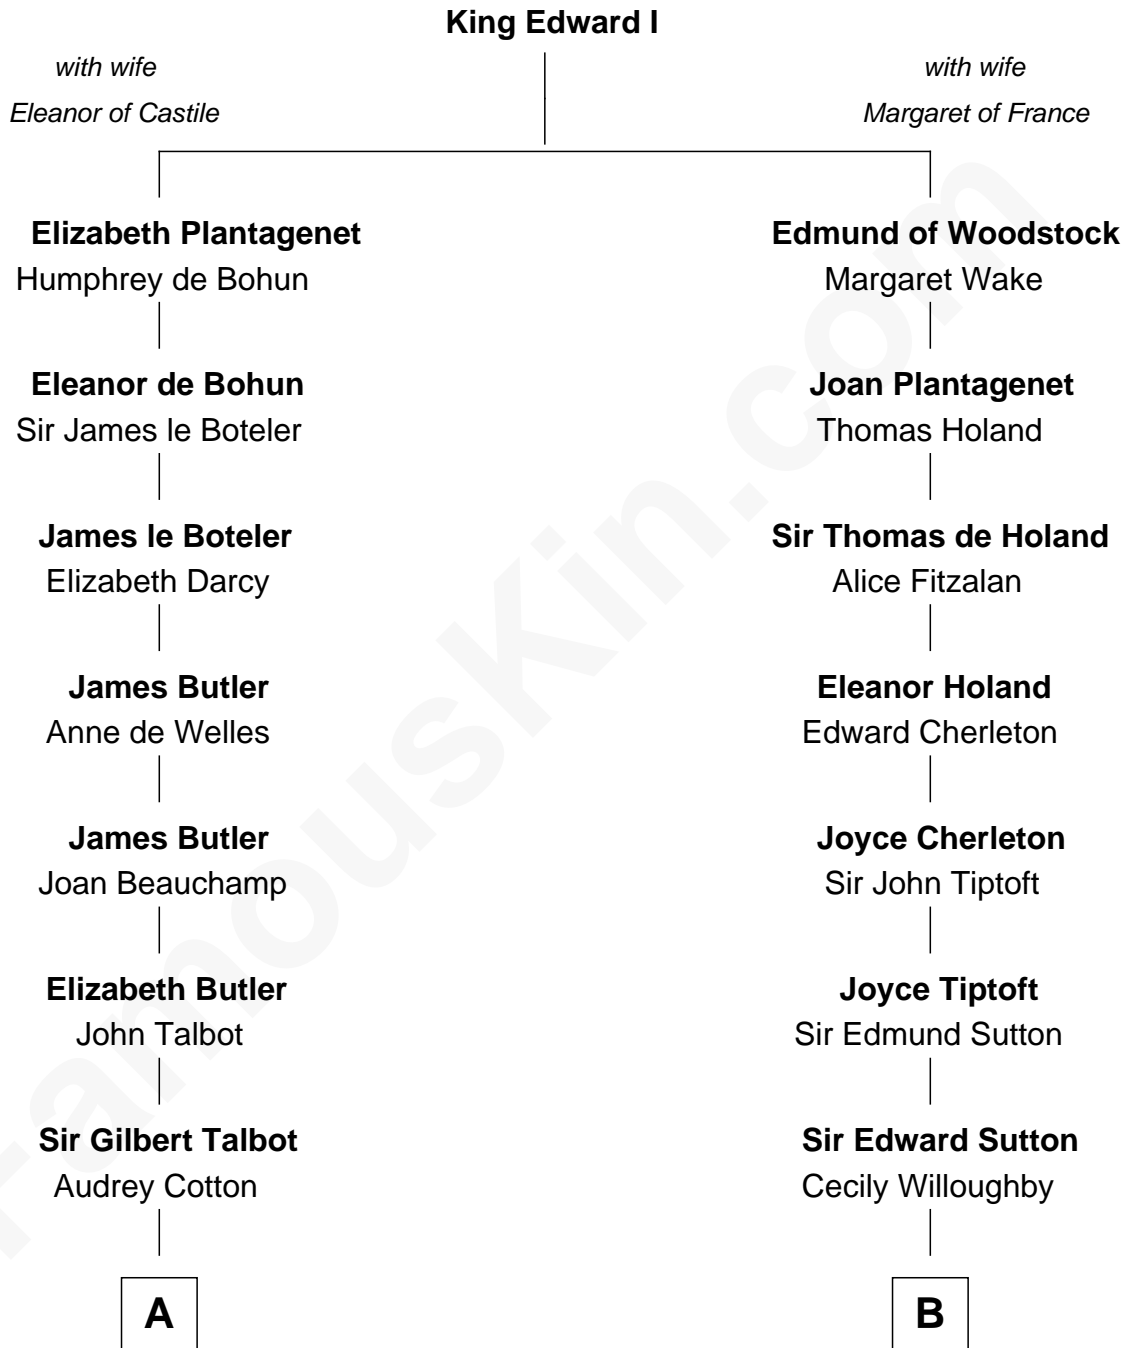

FamousKin.com

Relationship Chart of

Jay Gould

American Railroad "Robber Baron"

15th cousin 3 times removed of

John Langdon

Signer of the U.S. Constitution

C

|
John Burr Gould

Mary More

|
Jay Gould

"Robber Baron"

FamousKin.com