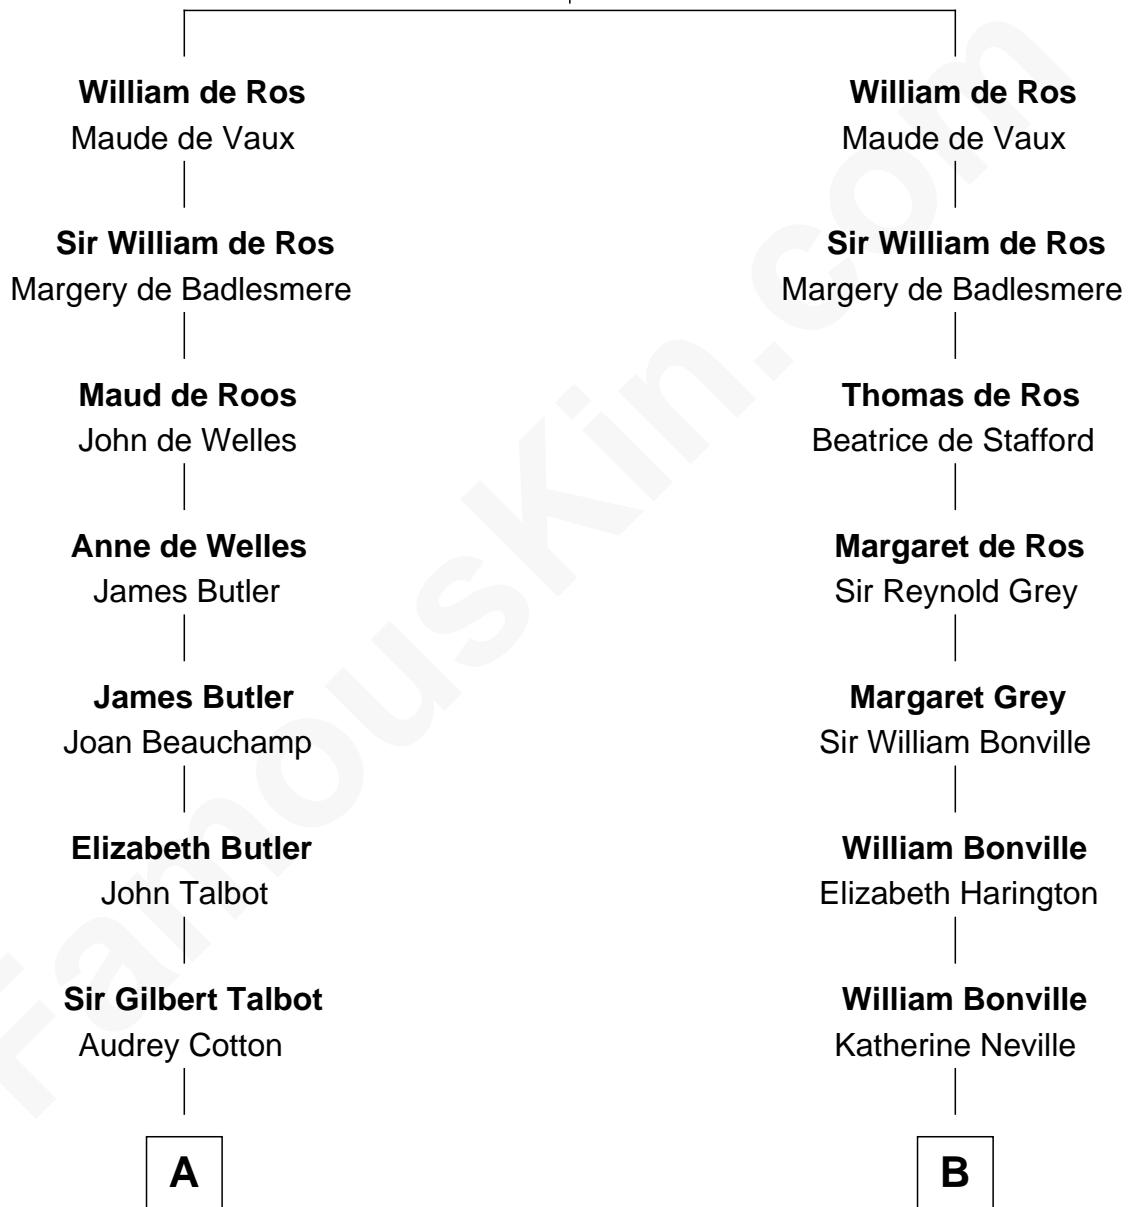

FamousKin.com

Relationship Chart of

Jay Gould

American Railroad "Robber Baron"

16th cousin 2 times removed of

John Langdon

Signer of the U.S. Constitution

Sir Robert de Ros

Isabel de Aubeney

C

—
John Burr Gould

Mary More

—
Jay Gould

"Robber Baron"

FamousKin.com