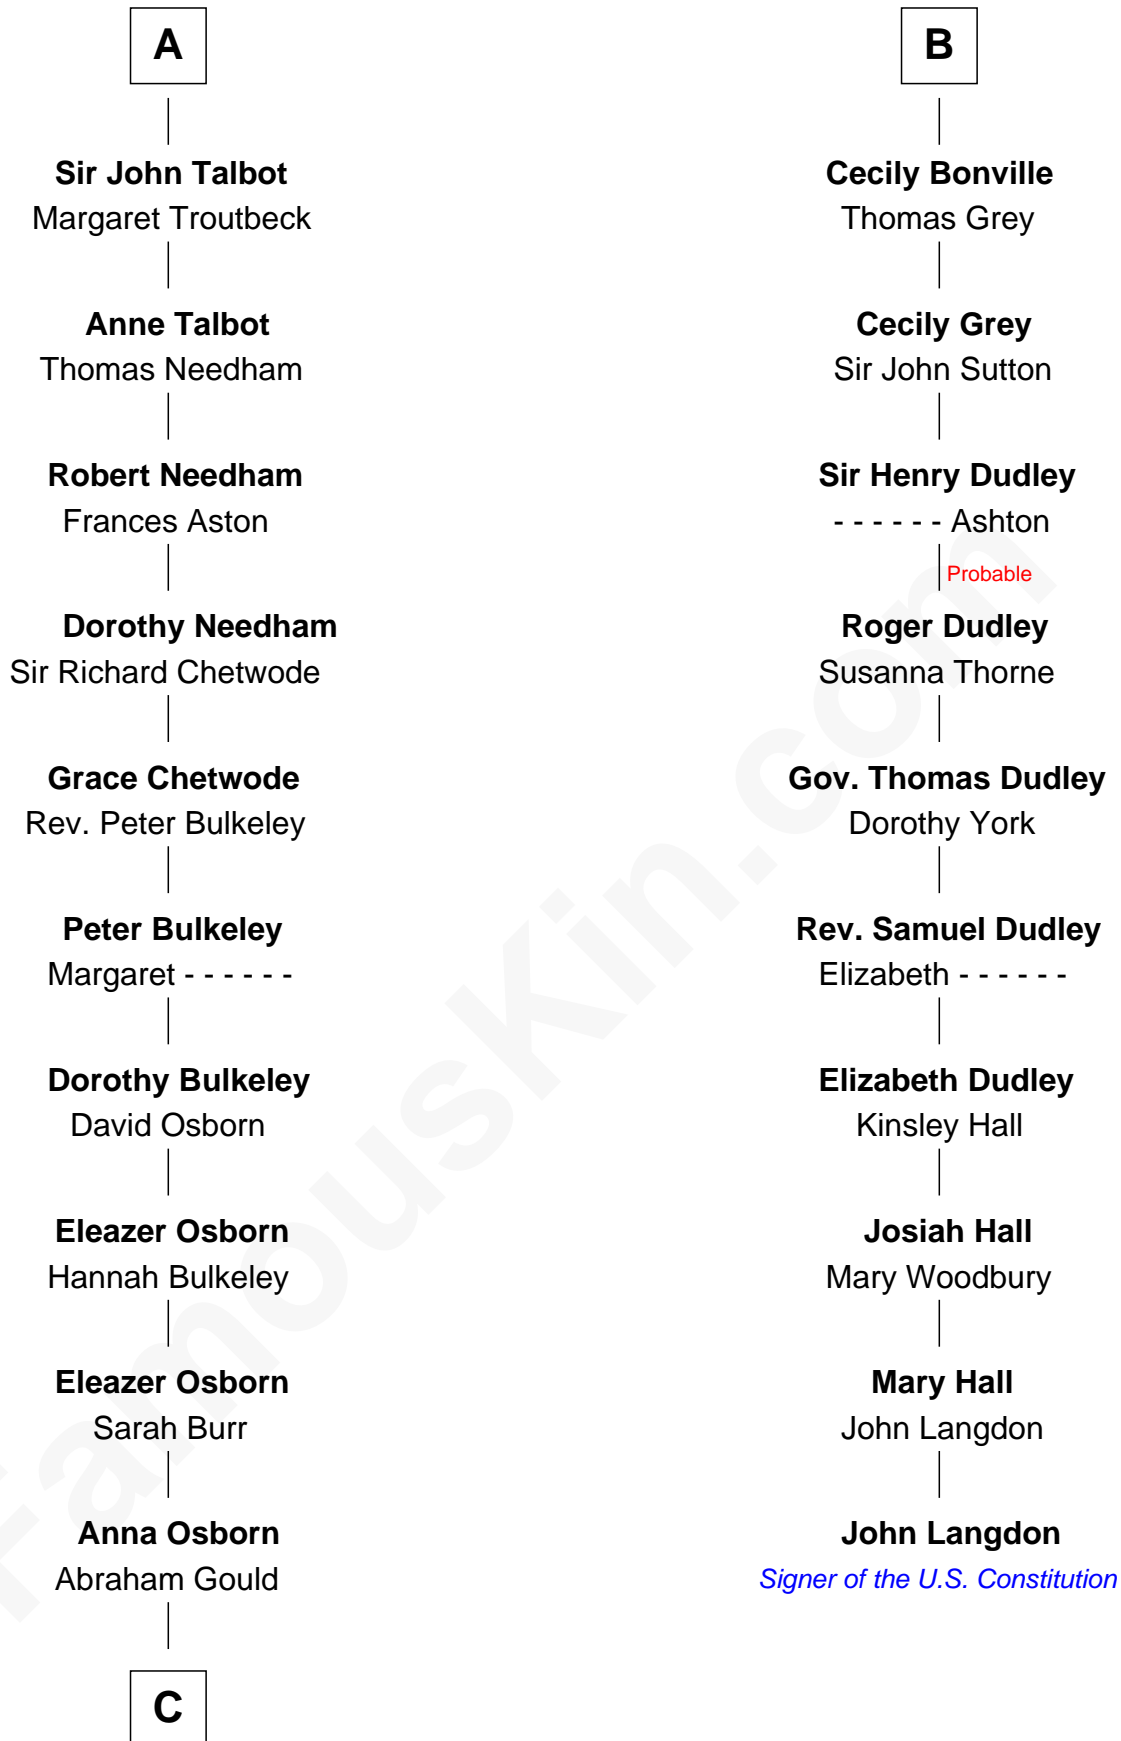

FamousKin.com

Relationship Chart of

Jay Gould

American Railroad "Robber Baron"

16th cousin 2 times removed of

John Langdon

Signer of the U.S. Constitution

Sir Robert de Ros

Isabel de Aubeney

C

—
John Burr Gould

Mary More

—
Jay Gould

"Robber Baron"

FamousKin.com