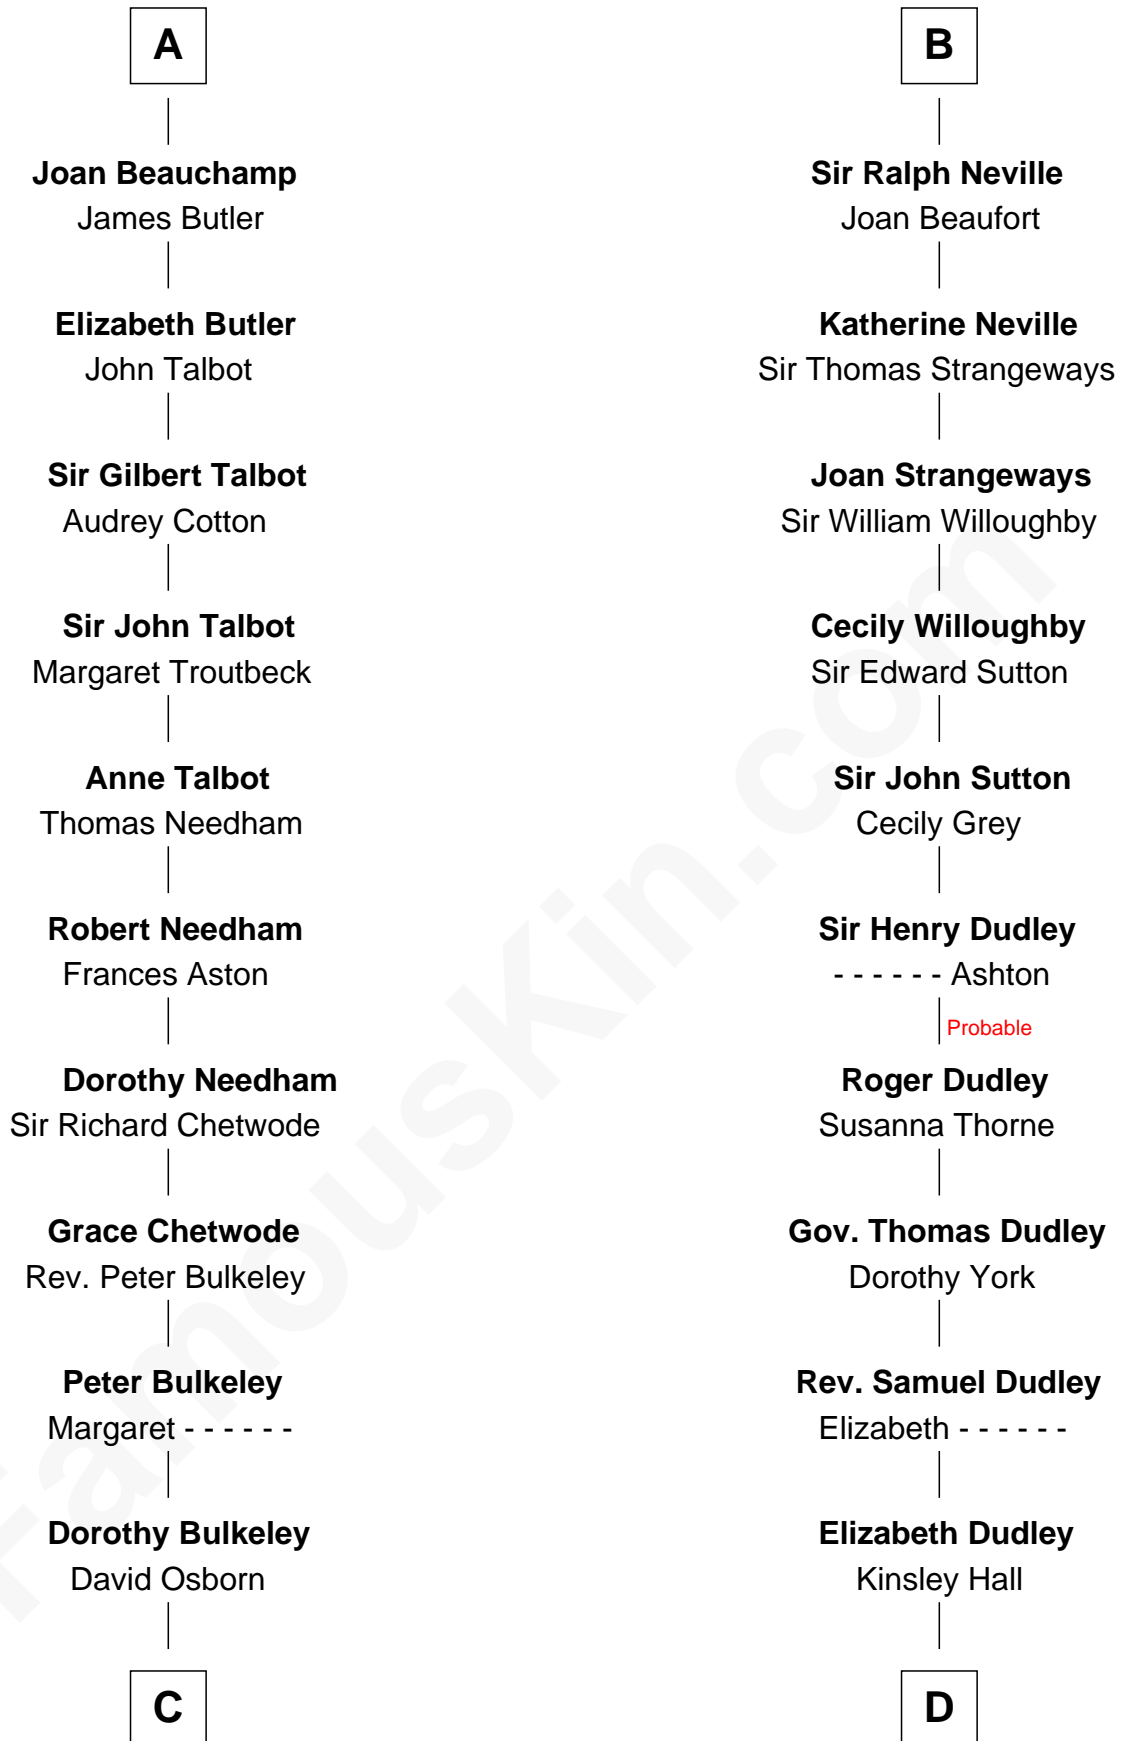

FamousKin.com

Relationship Chart of

Jay Gould

American Railroad "Robber Baron"

19th cousin 2 times removed of

John Langdon

Signer of the U.S. Constitution

Sir Ralph de Tony
Margaret Beaumont

C

Eleazer Osborn
Hannah Bulkeley

Eleazer Osborn
Sarah Burr

Anna Osborn
Abraham Gould

John Burr Gould
Mary More

Jay Gould
"Robber Baron"

D

Josiah Hall
Mary Woodbury