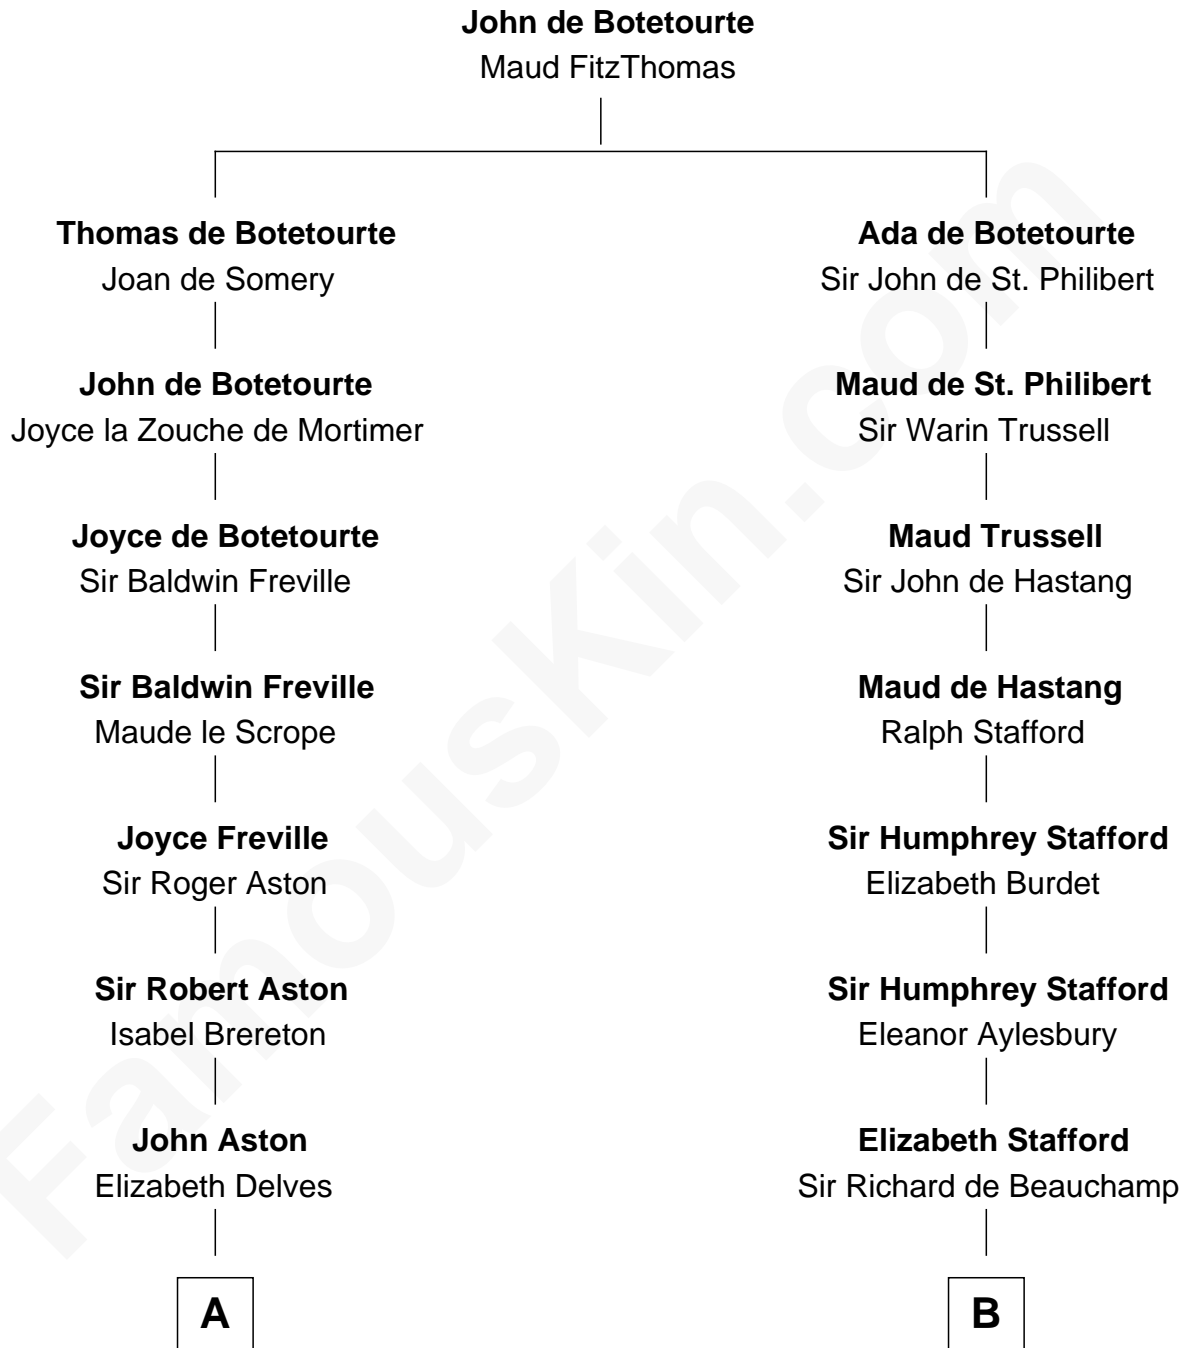

## Relationship Chart of

### Jay Gould

*American Railroad "Robber Baron"*

18th cousin 3 times removed of

**Louis Auchincloss**

*Author*

**C**

**John Burr Gould**

Mary More

**Jay Gould**

*"Robber Baron"*

**D**

**Gurdon Buck**

Susannah Mainwaring

**Elizabeth Buck**

John Auchincloss

**John Winthrop Auchincloss**