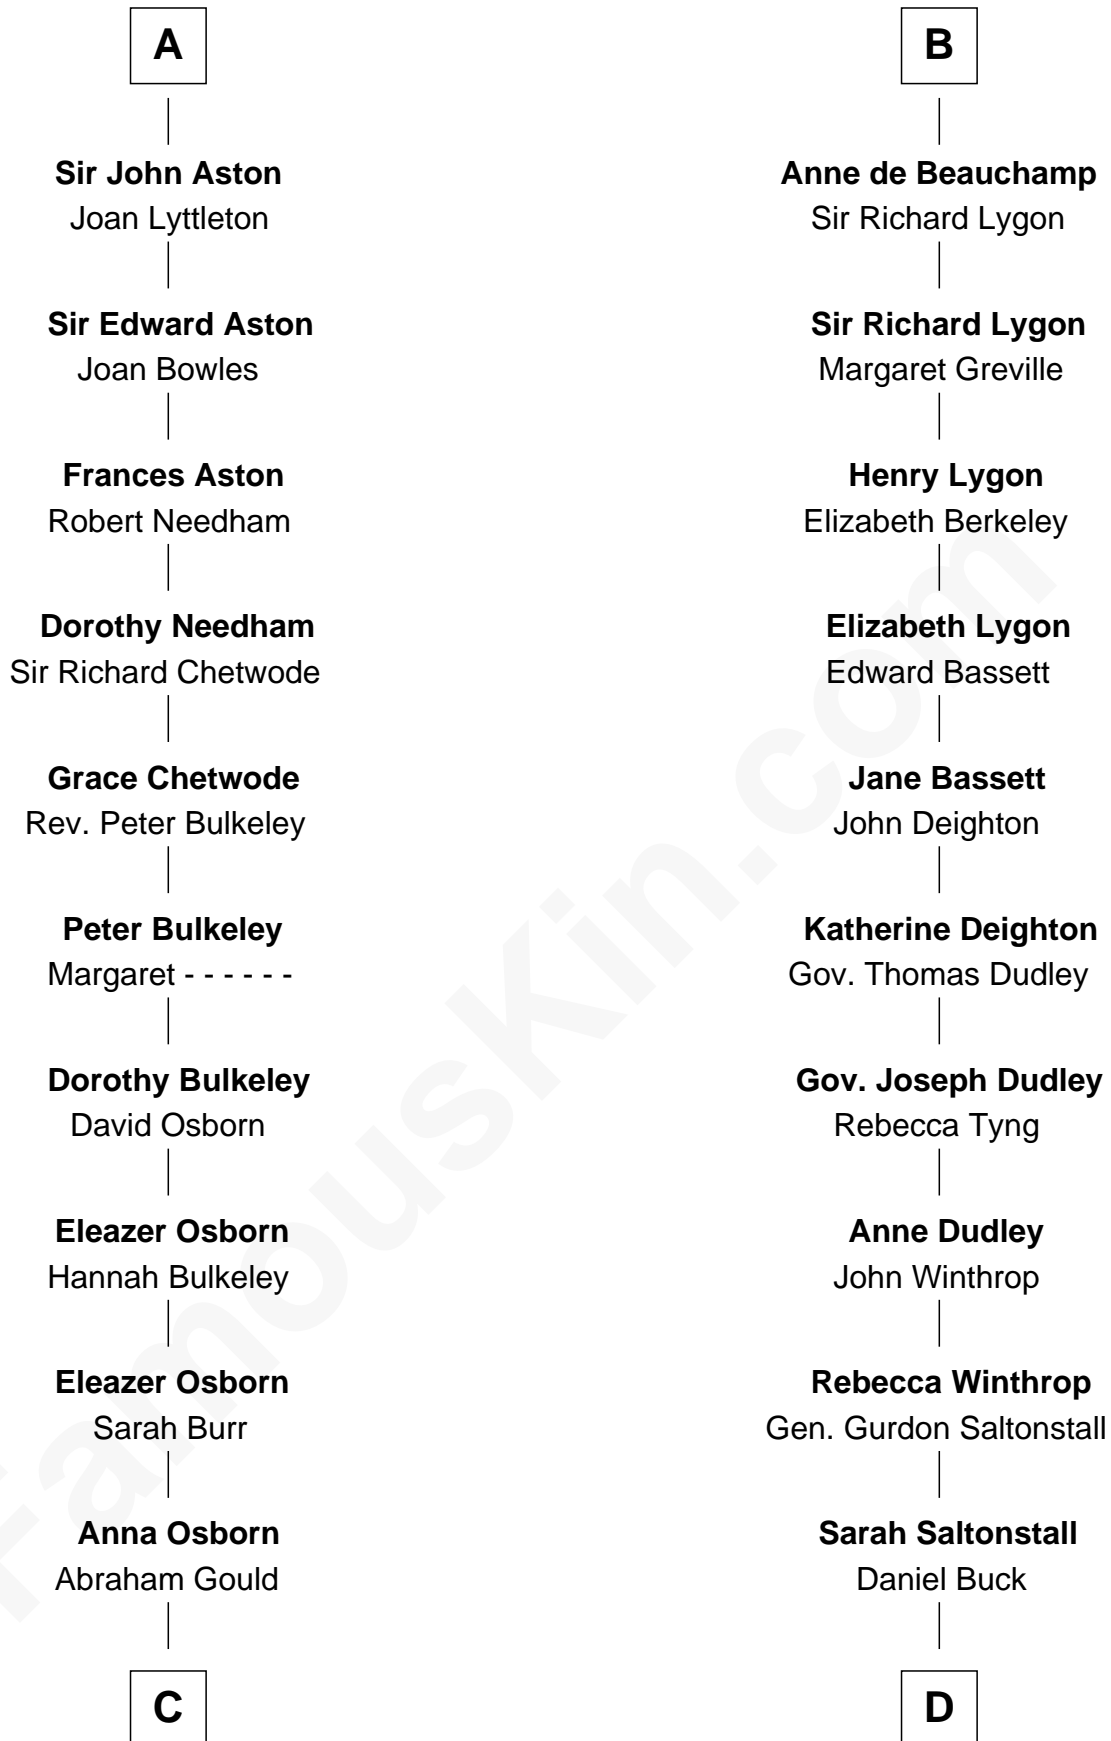

## Relationship Chart of

### Jay Gould

*American Railroad "Robber Baron"*

18th cousin 3 times removed of

**Louis Auchincloss**

*Author*

**C**

**John Burr Gould**

Mary More

**Jay Gould**

*"Robber Baron"*

**D**

**Gurdon Buck**

Susannah Mainwaring

**Elizabeth Buck**

John Auchincloss

**John Winthrop Auchincloss**