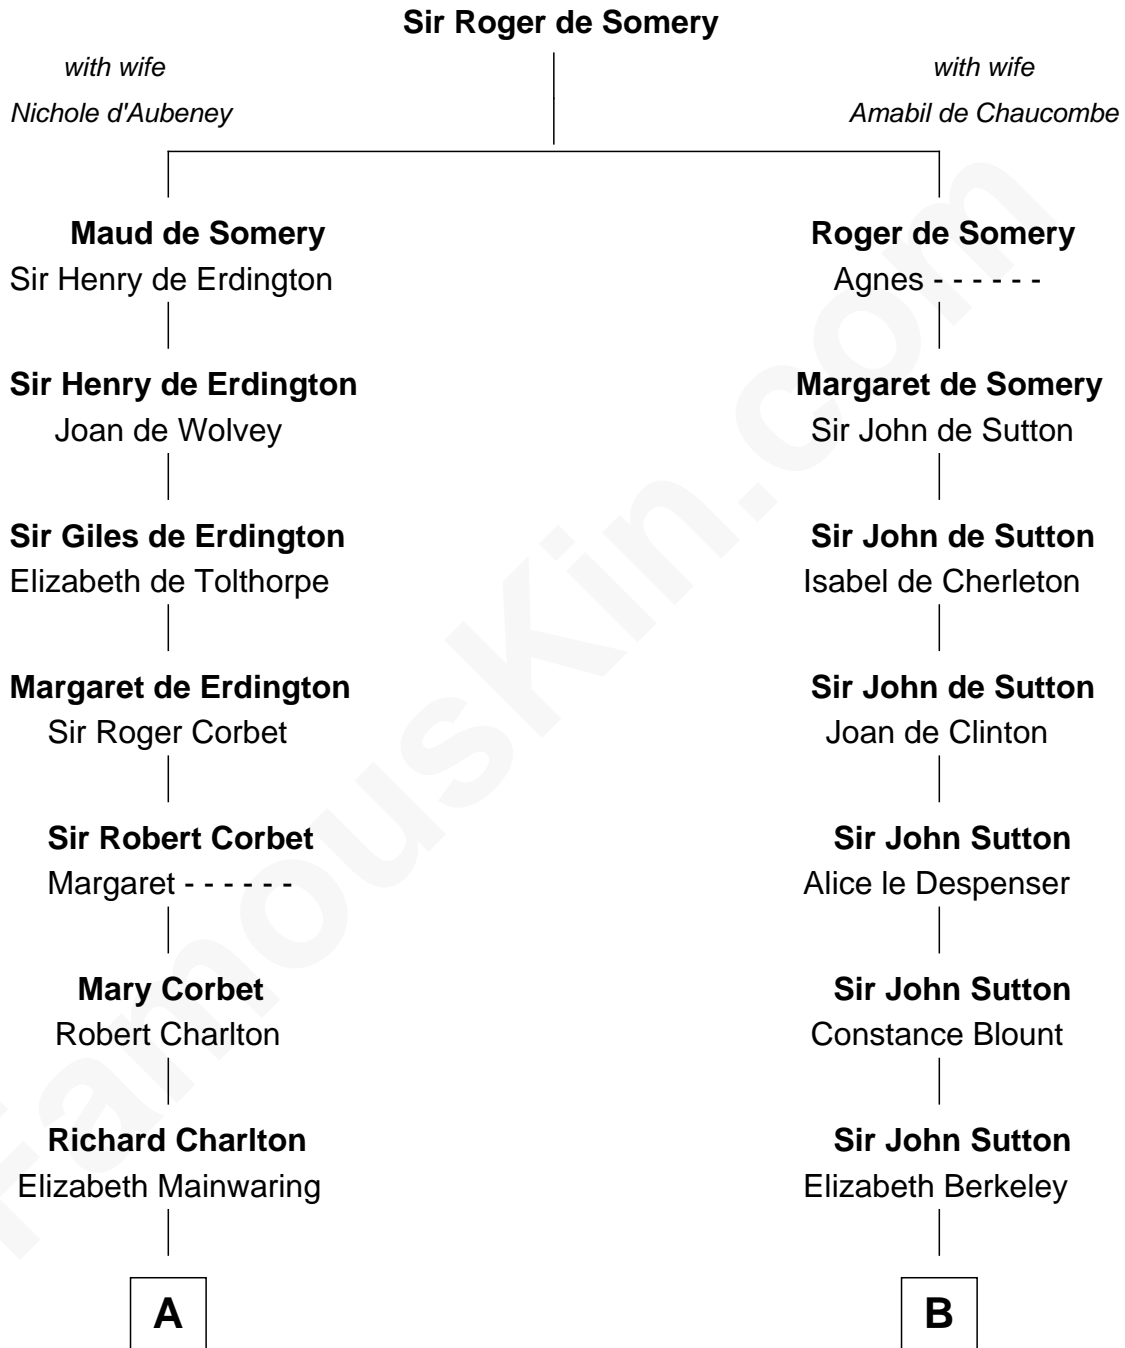

## Relationship Chart of

### Jay Gould

American Railroad "Robber Baron"

17th cousin 4 times removed of

**Louis Auchincloss**

Author

**C**

|  
**Gurdon Buck**

Susannah Mainwaring