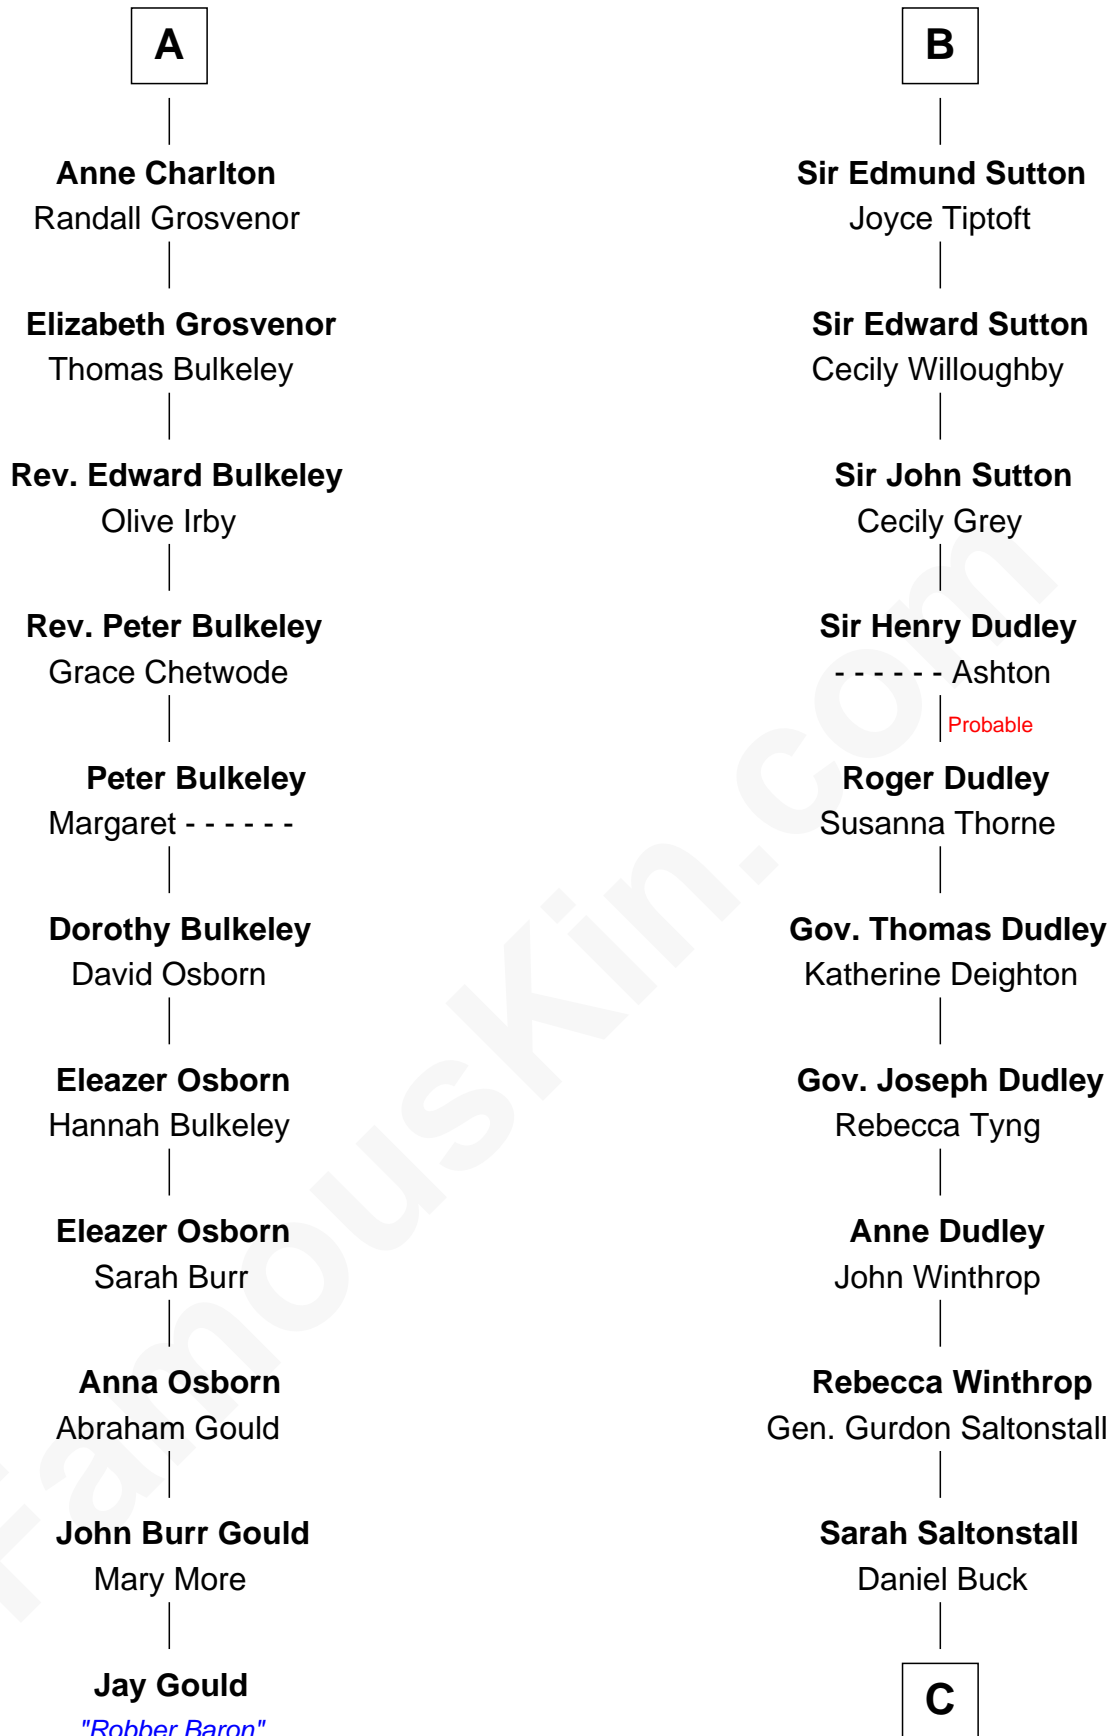

## Relationship Chart of

### Jay Gould

American Railroad "Robber Baron"

17th cousin 4 times removed of

**Louis Auchincloss**

Author

**C**

|  
**Gurdon Buck**

Susannah Mainwaring

|  
**Elizabeth Buck**

John Auchincloss

|  
**John Winthrop Auchincloss**

Joanna Hone Russell

|  
**Joseph Howland Auchincloss**

Priscilla Dixon Stanton

|  
**Louis Auchincloss**

*Author*