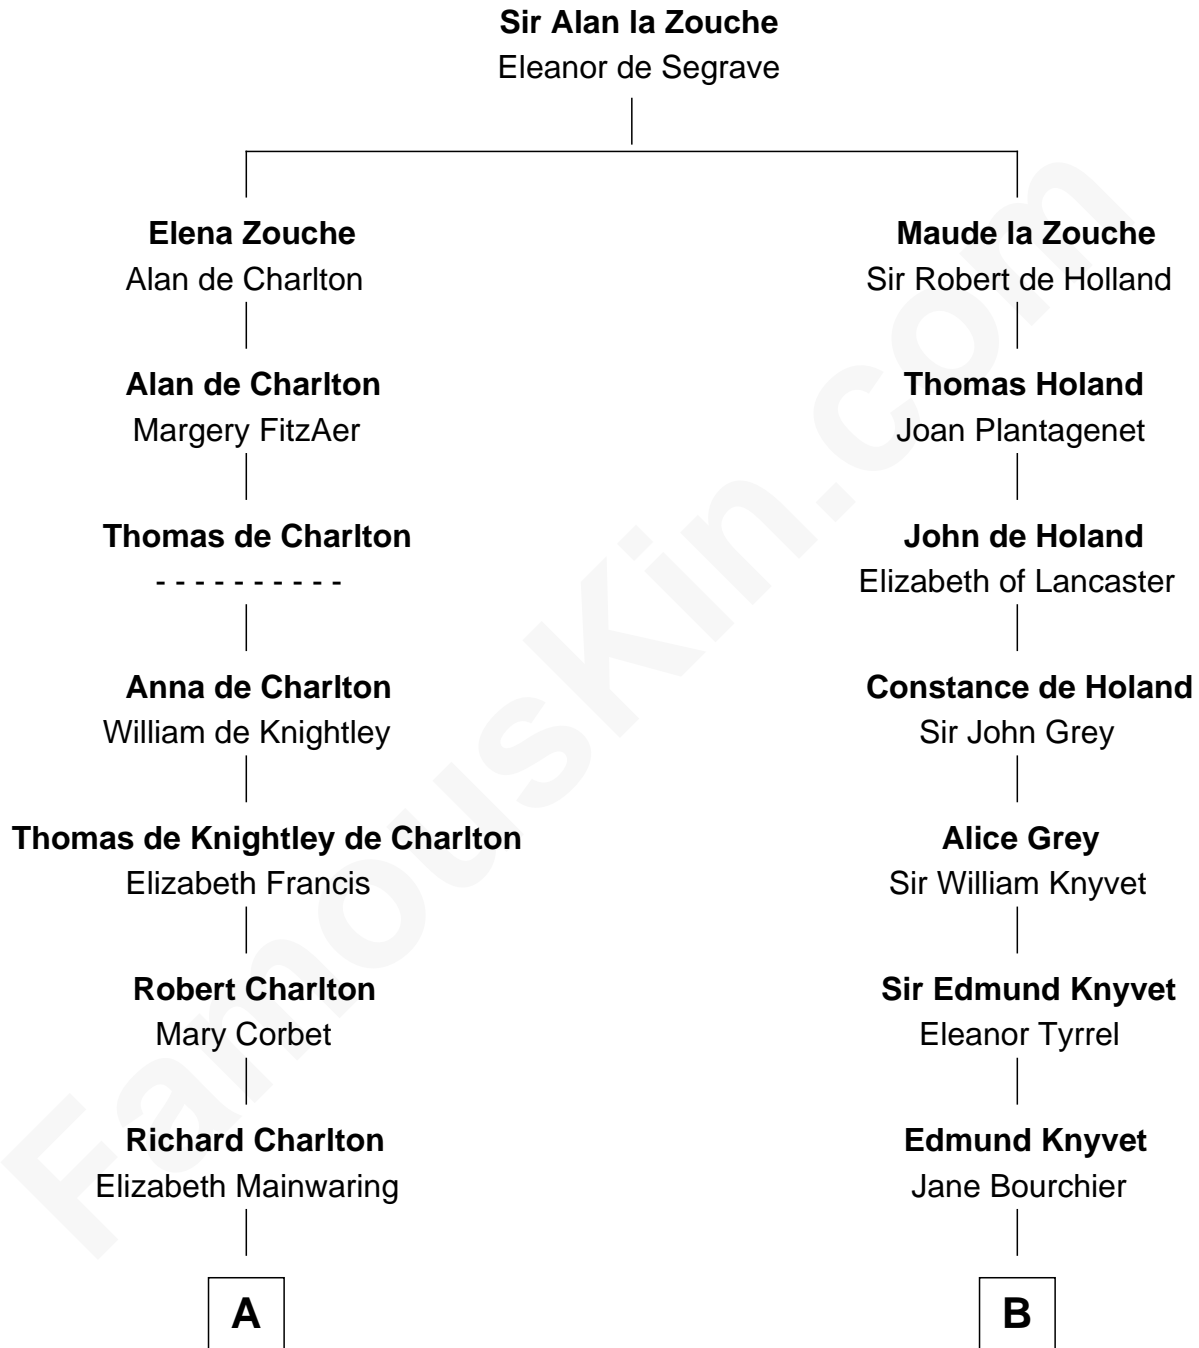

FamousKin.com

Relationship Chart of

Jay Gould

American Railroad "Robber Baron"

17th cousin 2 times removed of

Louis Auchincloss

Author

C

|
John Winthrop Auchincloss

Joanna Hone Russell

|
Joseph Howland Auchincloss

Priscilla Dixon Stanton

|
Louis Auchincloss

Author

FamousKin.com