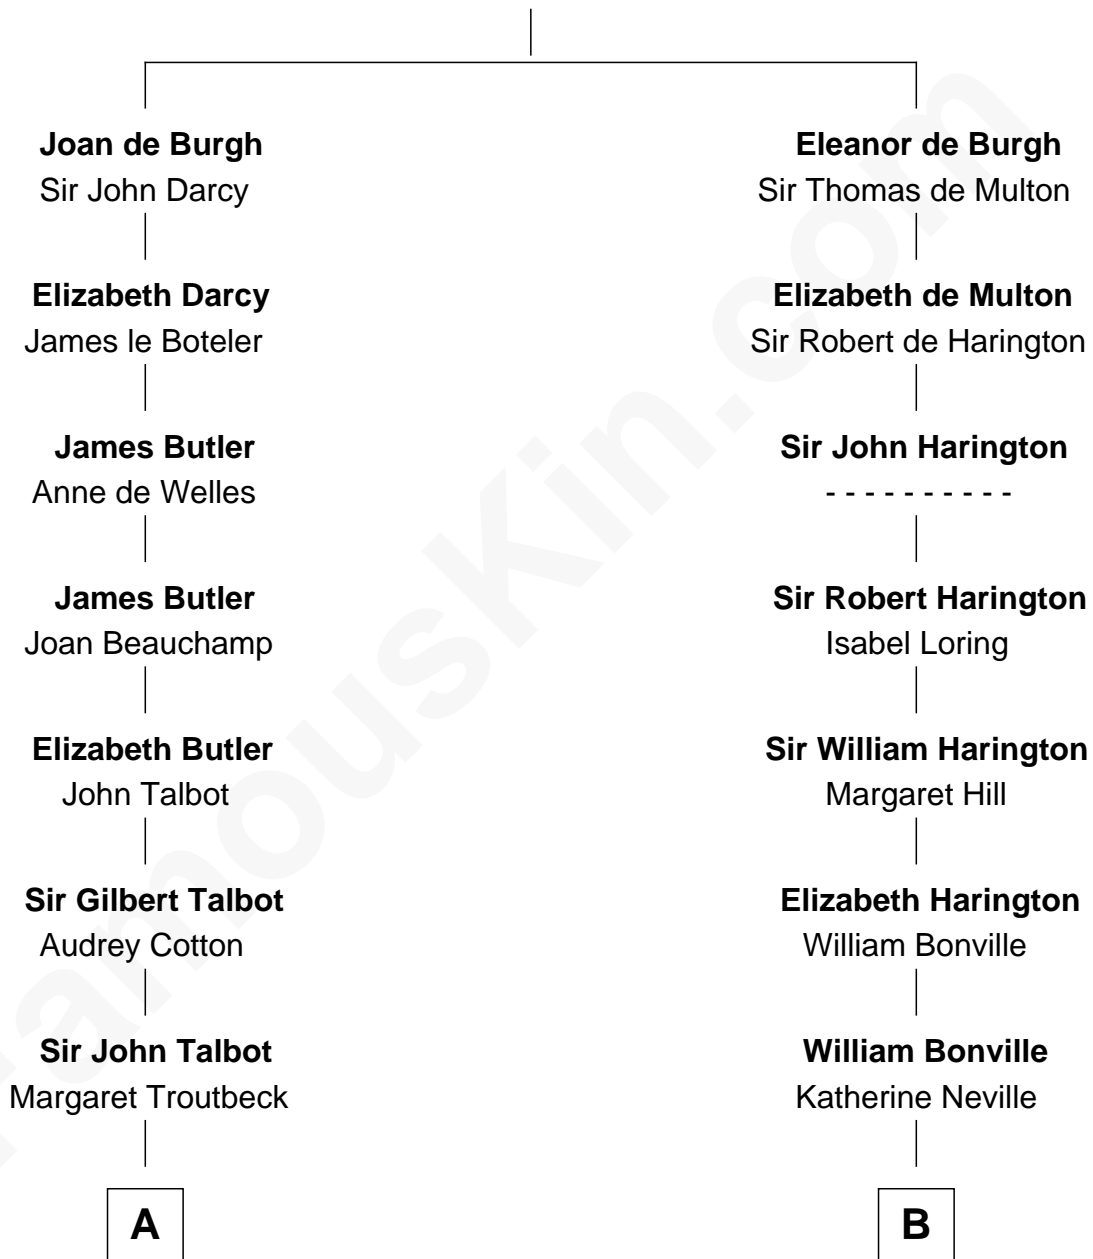

## Relationship Chart of

### Jay Gould

American Railroad "Robber Baron"

17th cousin 3 times removed of

**Louis Auchincloss**

Author

**Sir Richard de Burgh**

Margaret - - - - -

**C**

**Elizabeth Buck**  
John Auchincloss

**John Winthrop Auchincloss**  
Joanna Hone Russell

**Joseph Howland Auchincloss**  
Priscilla Dixon Stanton

**Louis Auchincloss**  
*Author*

FamousKin.com