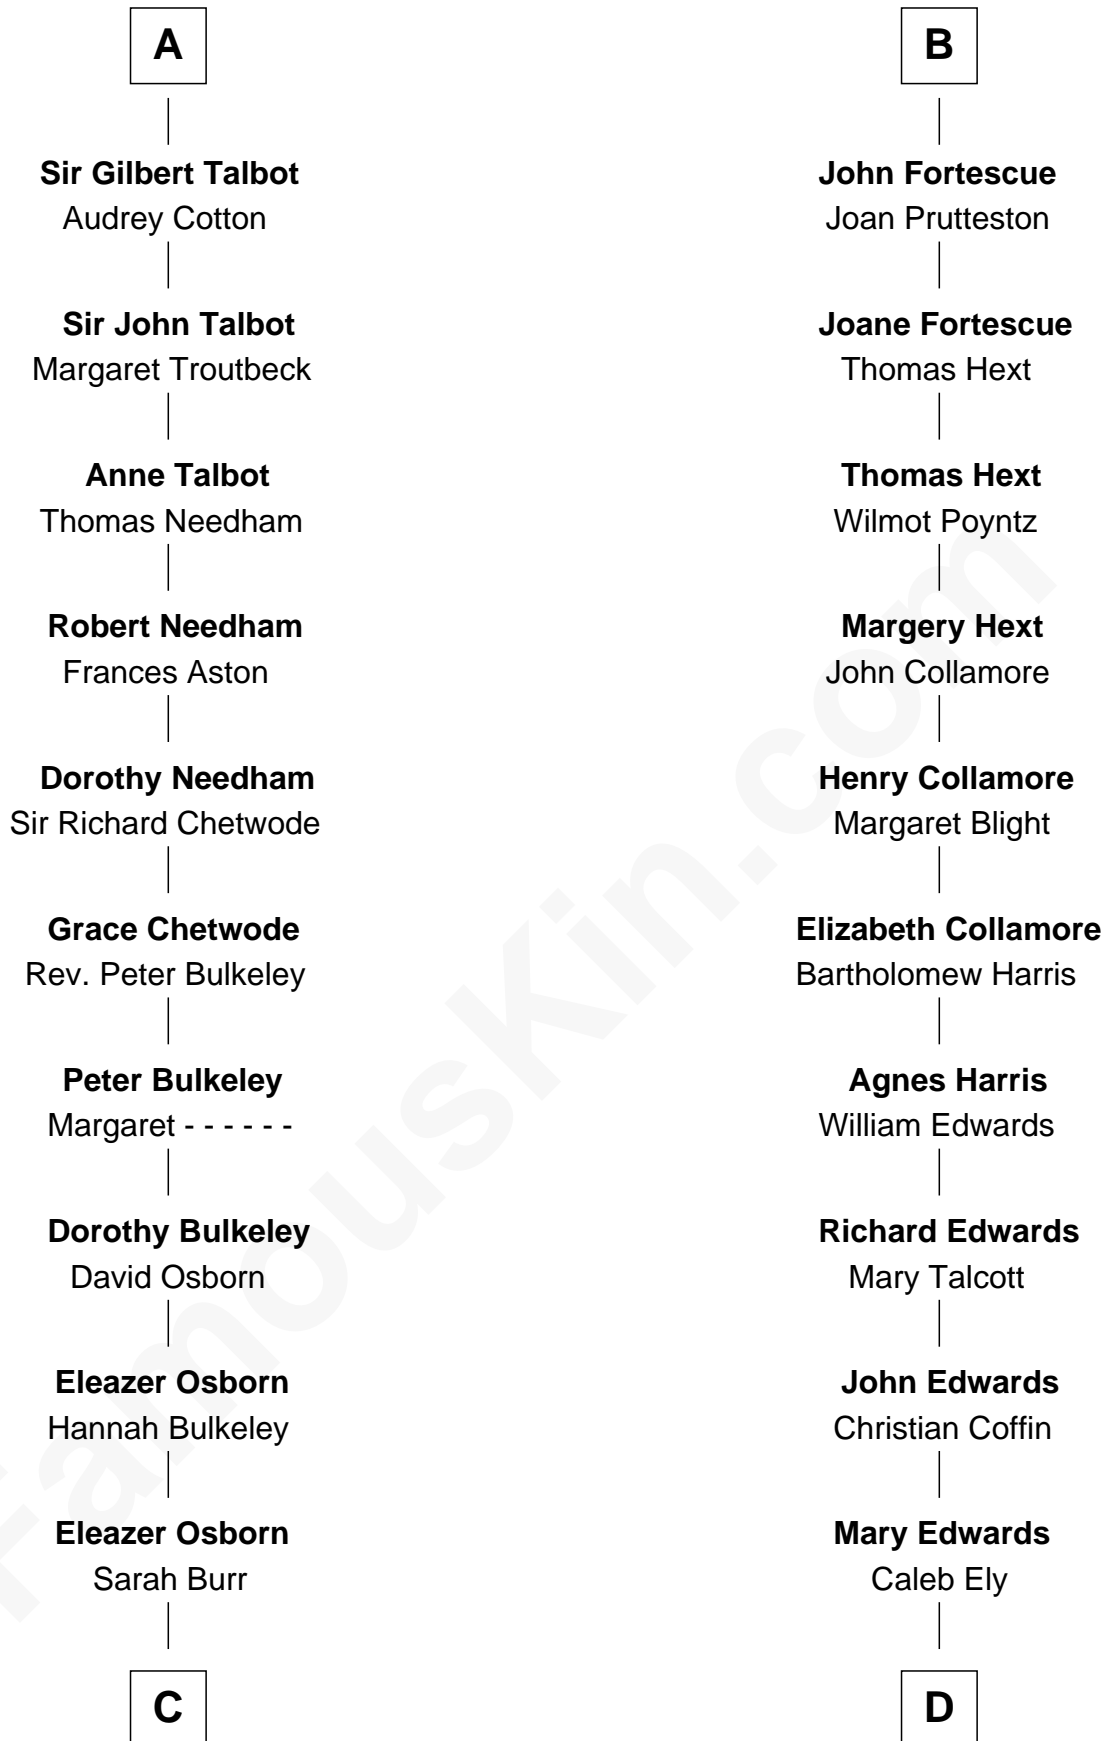

FamousKin.com

Relationship Chart of

Jay Gould

American Railroad "Robber Baron"

19th cousin 2 times removed of

Clarence Day

Author of *Life with Father*

Sir Geoffrey FitzPiers

Aveline de Clare

C

Anna Osborn
Abraham Gould

John Burr Gould
Mary More

Jay Gould
"Robber Baron"

D

William Ely
Drusilla Brewster

Mary Ely
Henry Day