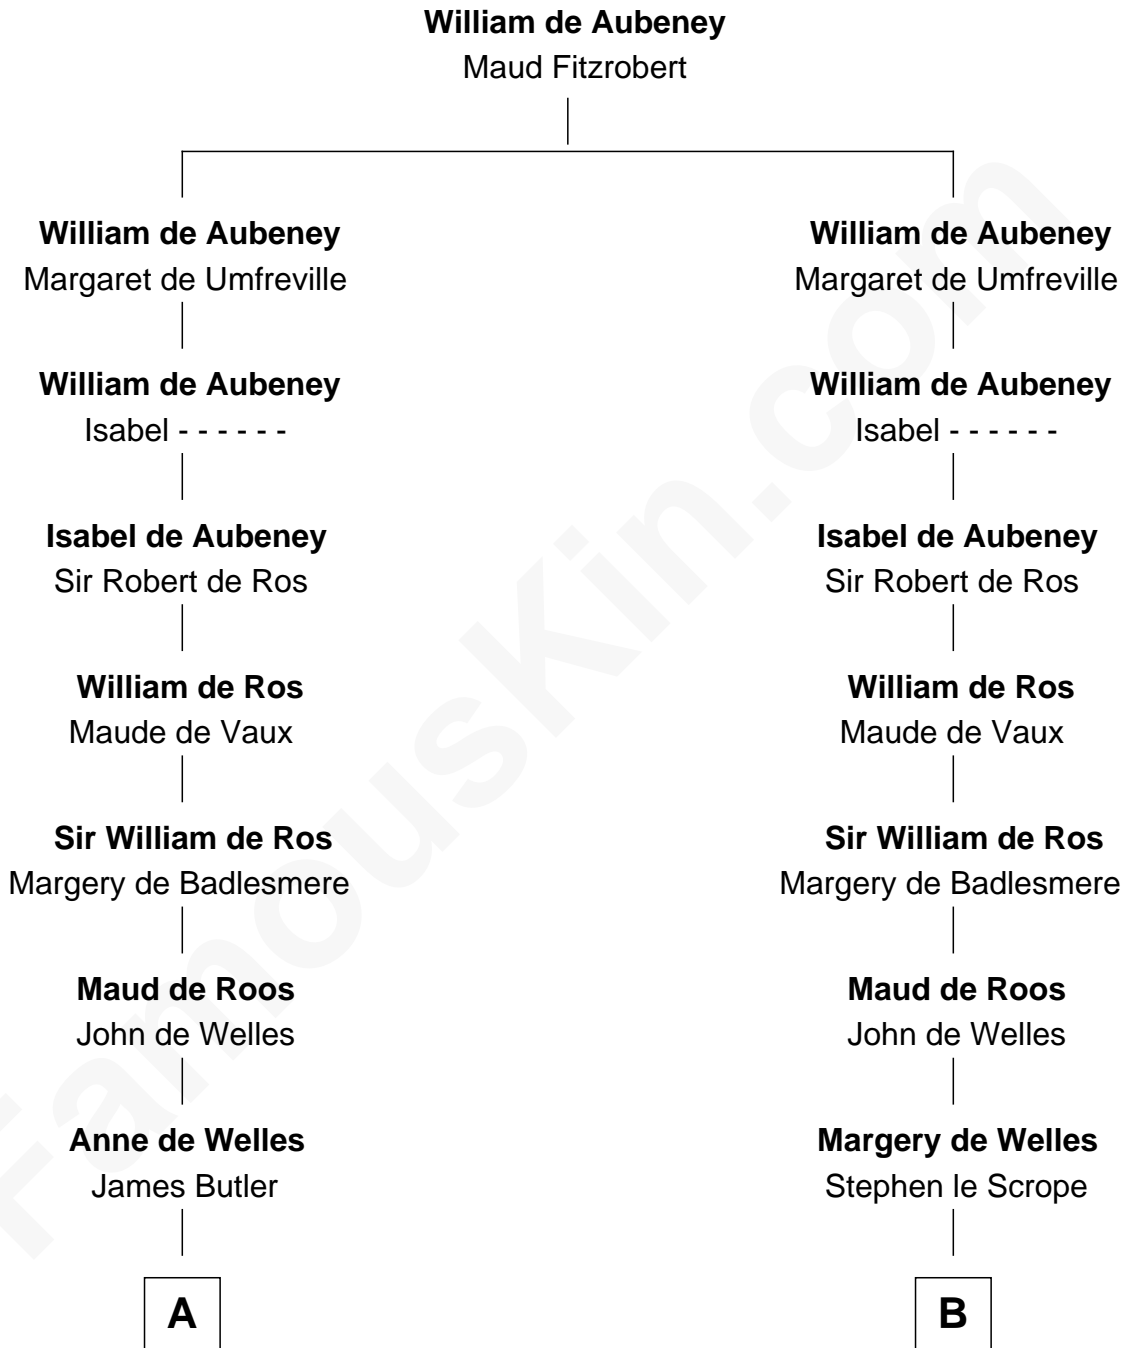

FamousKin.com

Relationship Chart of

Jay Gould

American Railroad "Robber Baron"

21st cousin of

Hetty Green

"The Witch of Wall Street"

C

Eleazer Osborn
Hannah Bulkeley

Eleazer Osborn
Sarah Burr

Anna Osborn
Abraham Gould

John Burr Gould
Mary More

Jay Gould
"Robber Baron"

D

Thomas Hicks
Judith Akin

Sarah Hicks
Gideon Howland

Gideon Howland
Mehitable Howland

Abby Slocum Howland
Edward Mott Robinson

Hetty Green
"The Witch of Wall Street"