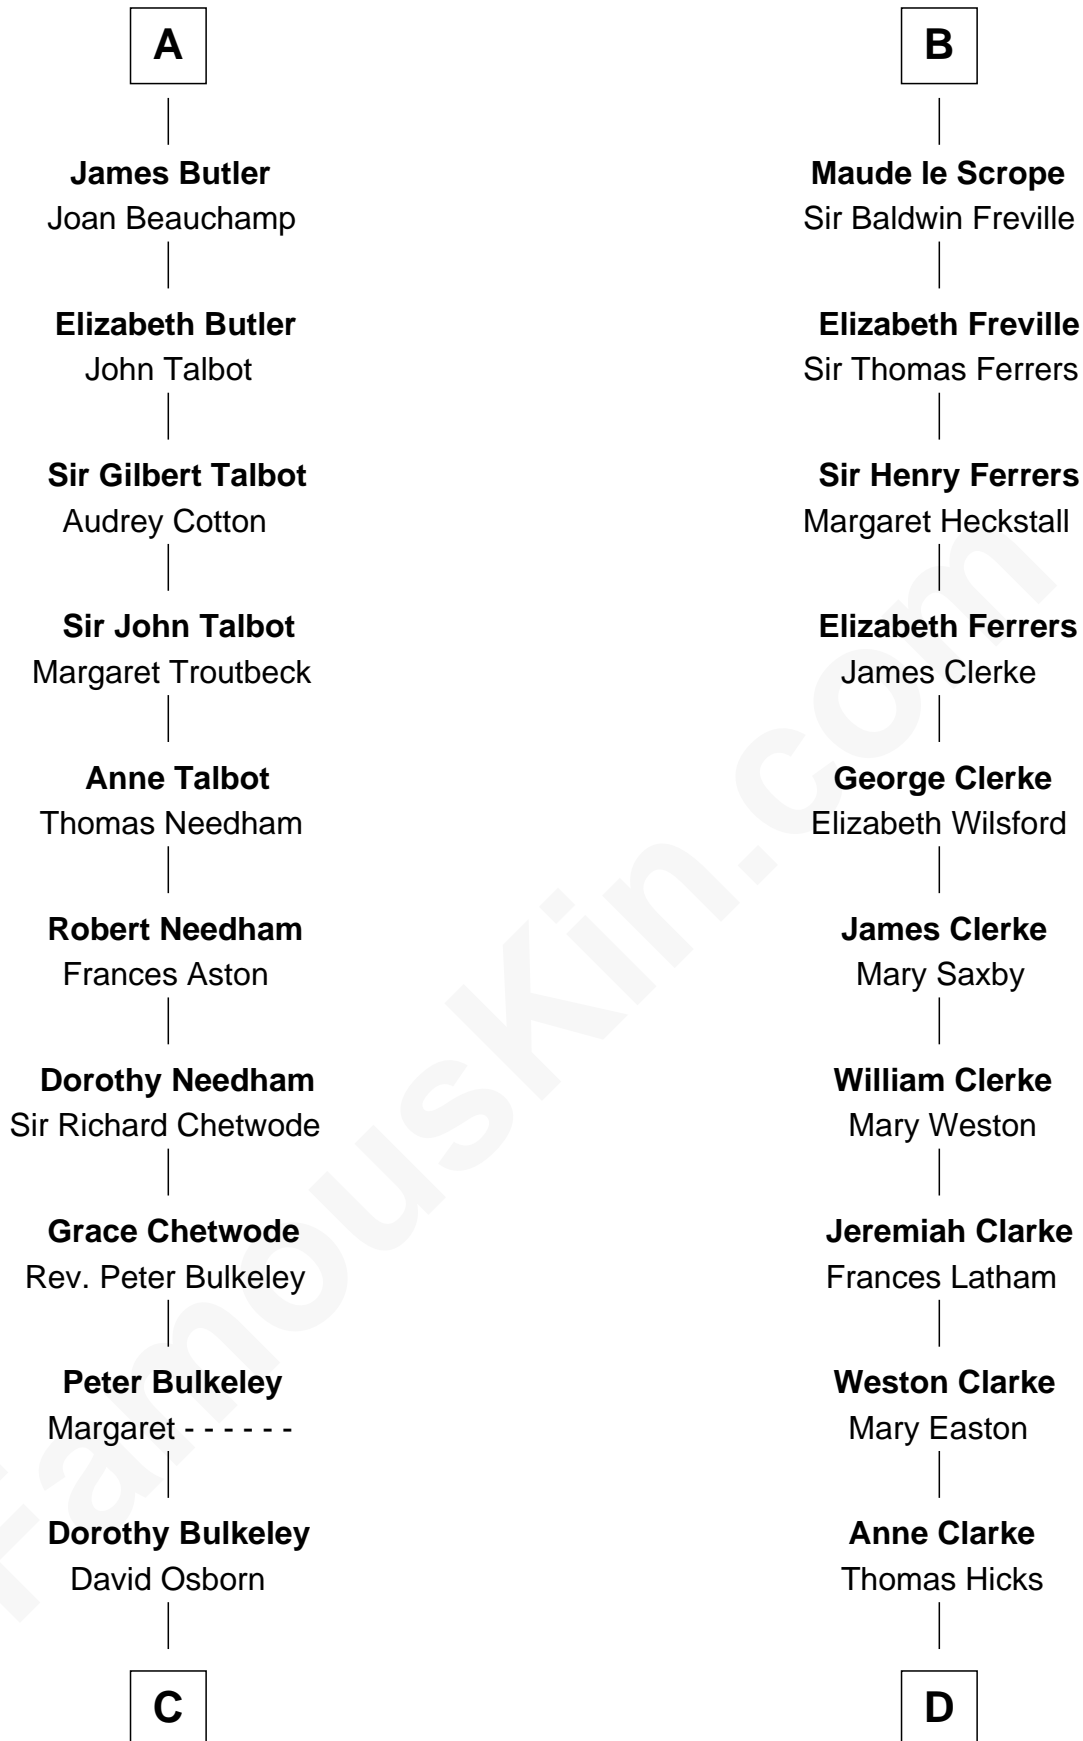

FamousKin.com

Relationship Chart of

Jay Gould

American Railroad "Robber Baron"

21st cousin of

Hetty Green

"The Witch of Wall Street"

C

Eleazer Osborn
Hannah Bulkeley

Eleazer Osborn
Sarah Burr

Anna Osborn
Abraham Gould

John Burr Gould
Mary More

Jay Gould
"Robber Baron"

D

Thomas Hicks
Judith Akin

Sarah Hicks
Gideon Howland