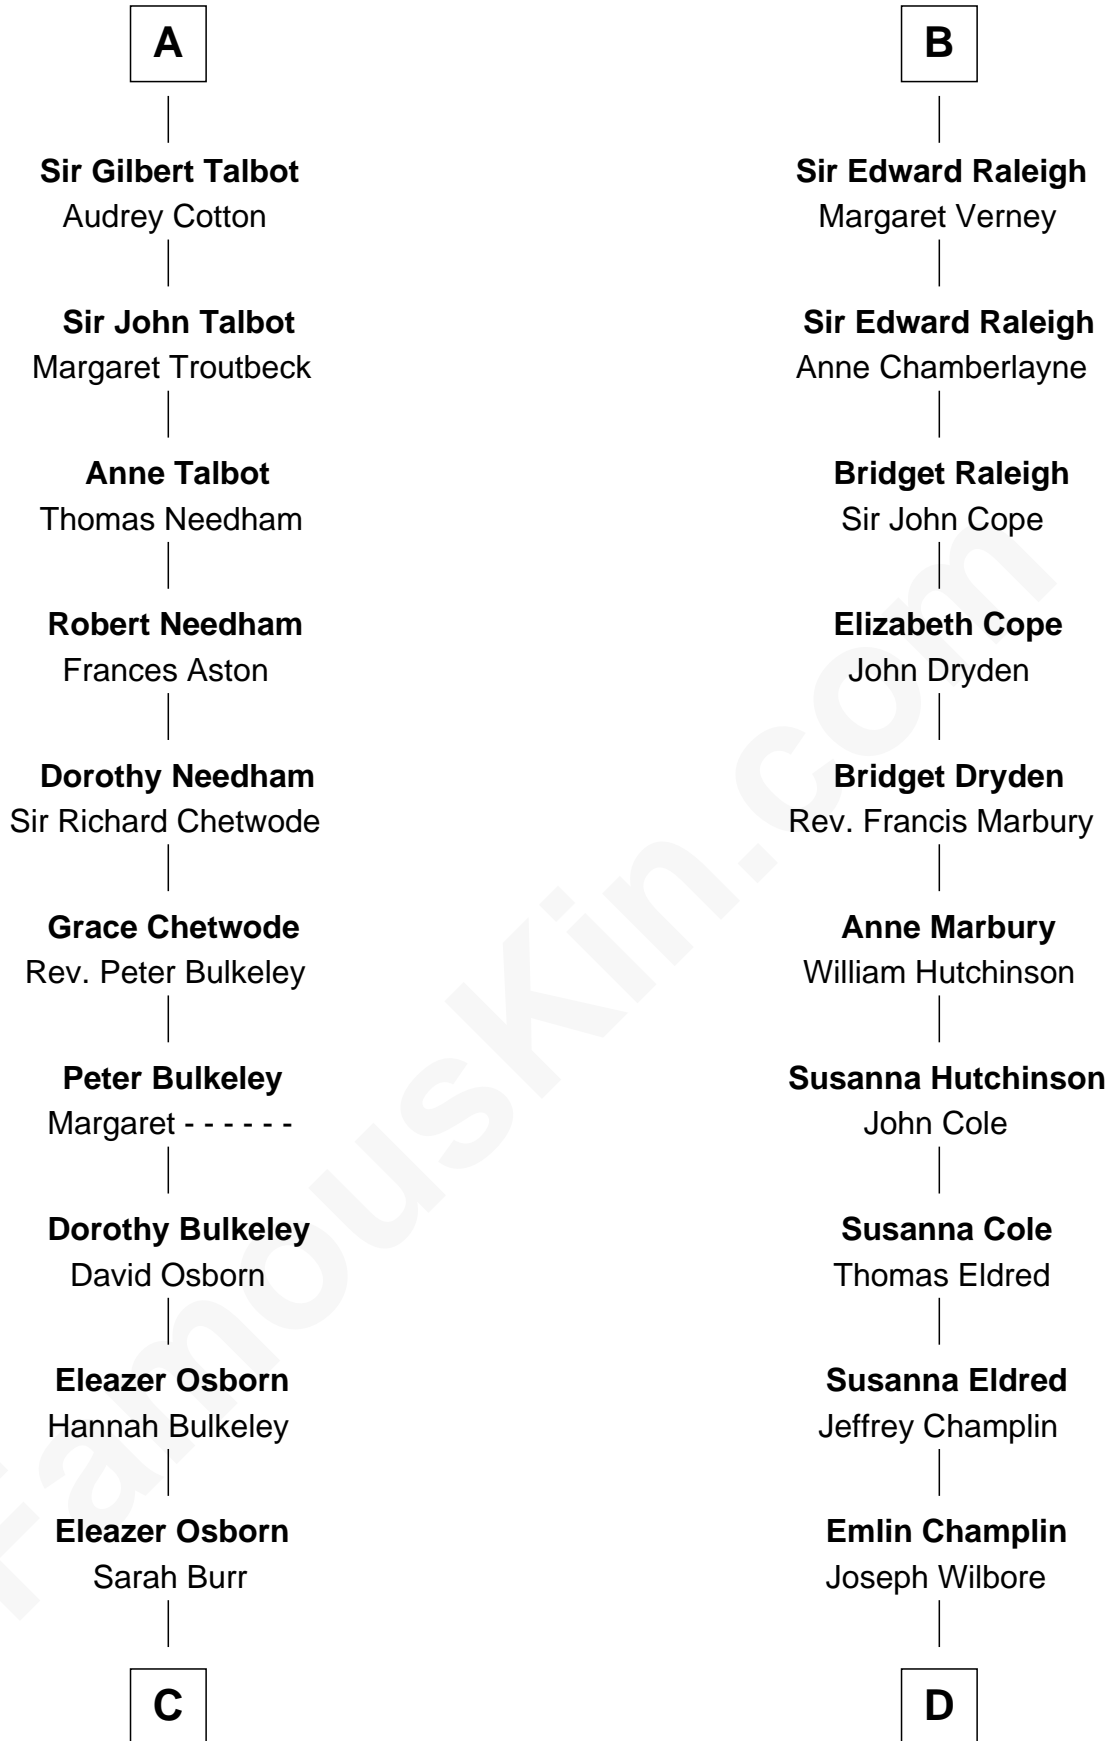

FamousKin.com

Relationship Chart of

Jay Gould

American Railroad "Robber Baron"

19th cousin 1 time removed of

Shanghai Pierce
Texas Cattleman

C

Anna Osborn
Abraham Gould

John Burr Gould
Mary More

Jay Gould
"Robber Baron"

D

Ambless Wilbore
Nathaniel Stoddard

Susanna Stoddard
Isaac Pearce

Jonathan D. Pearce
Hanna Phillips Head

Shanghai Pierce
Texas Cattleman