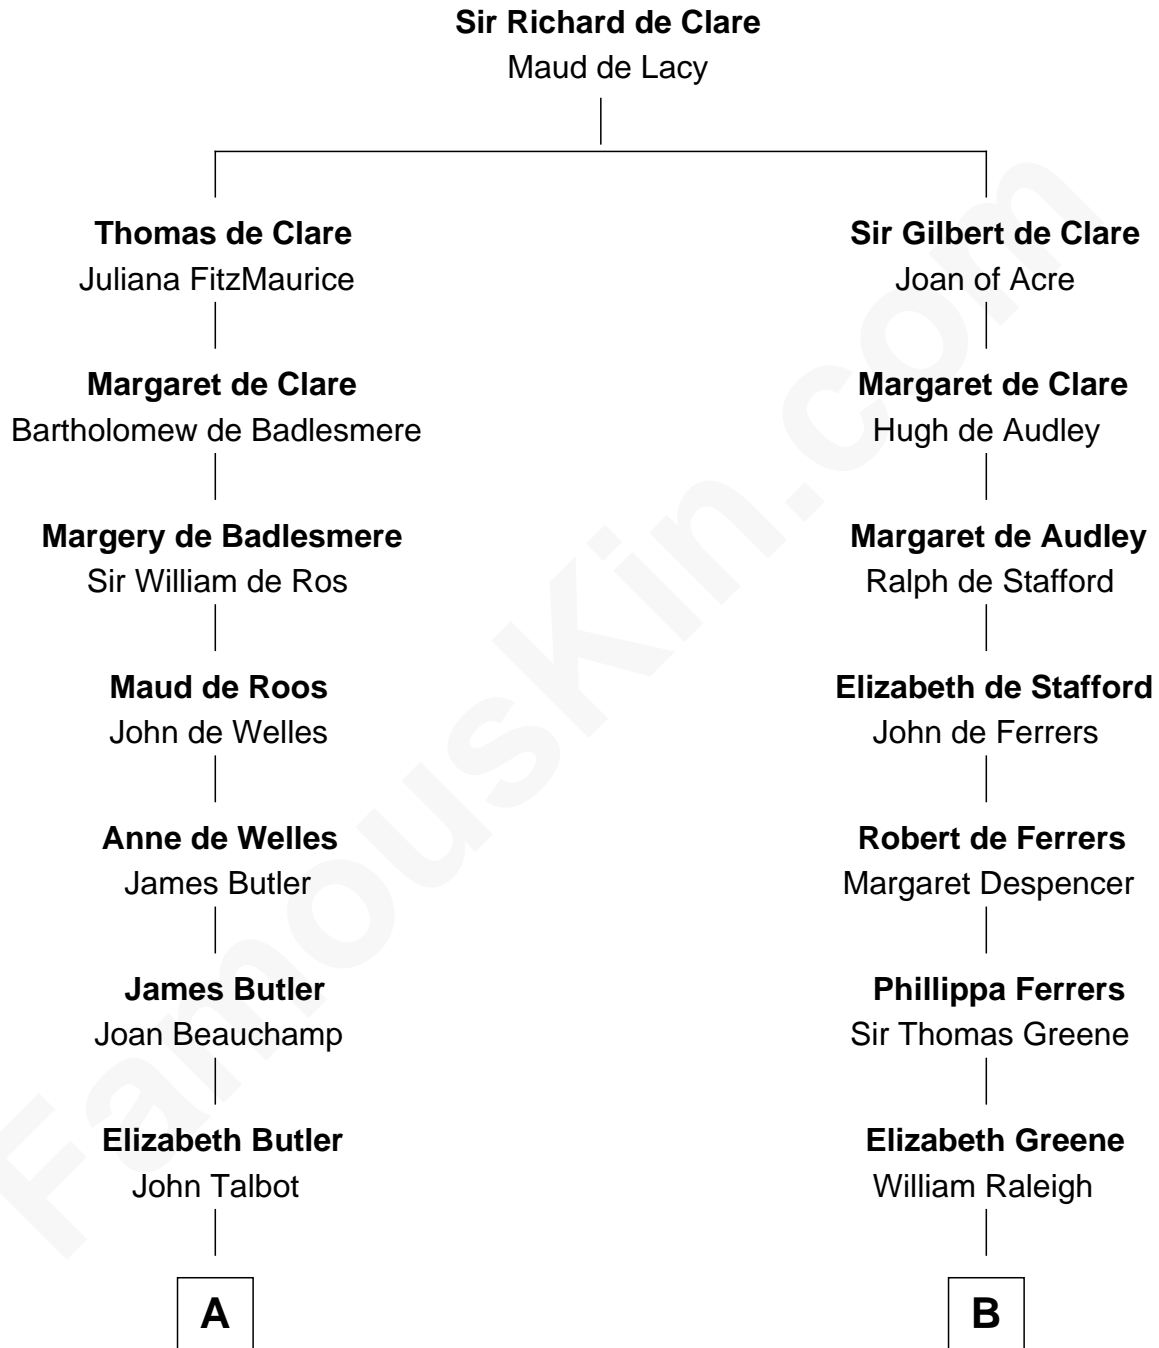

FamousKin.com

Relationship Chart of

Jay Gould

American Railroad "Robber Baron"

19th cousin 1 time removed of

Shanghai Pierce
Texas Cattleman

C

Anna Osborn
Abraham Gould

John Burr Gould
Mary More

Jay Gould
"Robber Baron"

D

Ambless Wilbore
Nathaniel Stoddard

Susanna Stoddard
Isaac Pearce

Jonathan D. Pearce
Hanna Phillips Head

Shanghai Pierce
Texas Cattleman