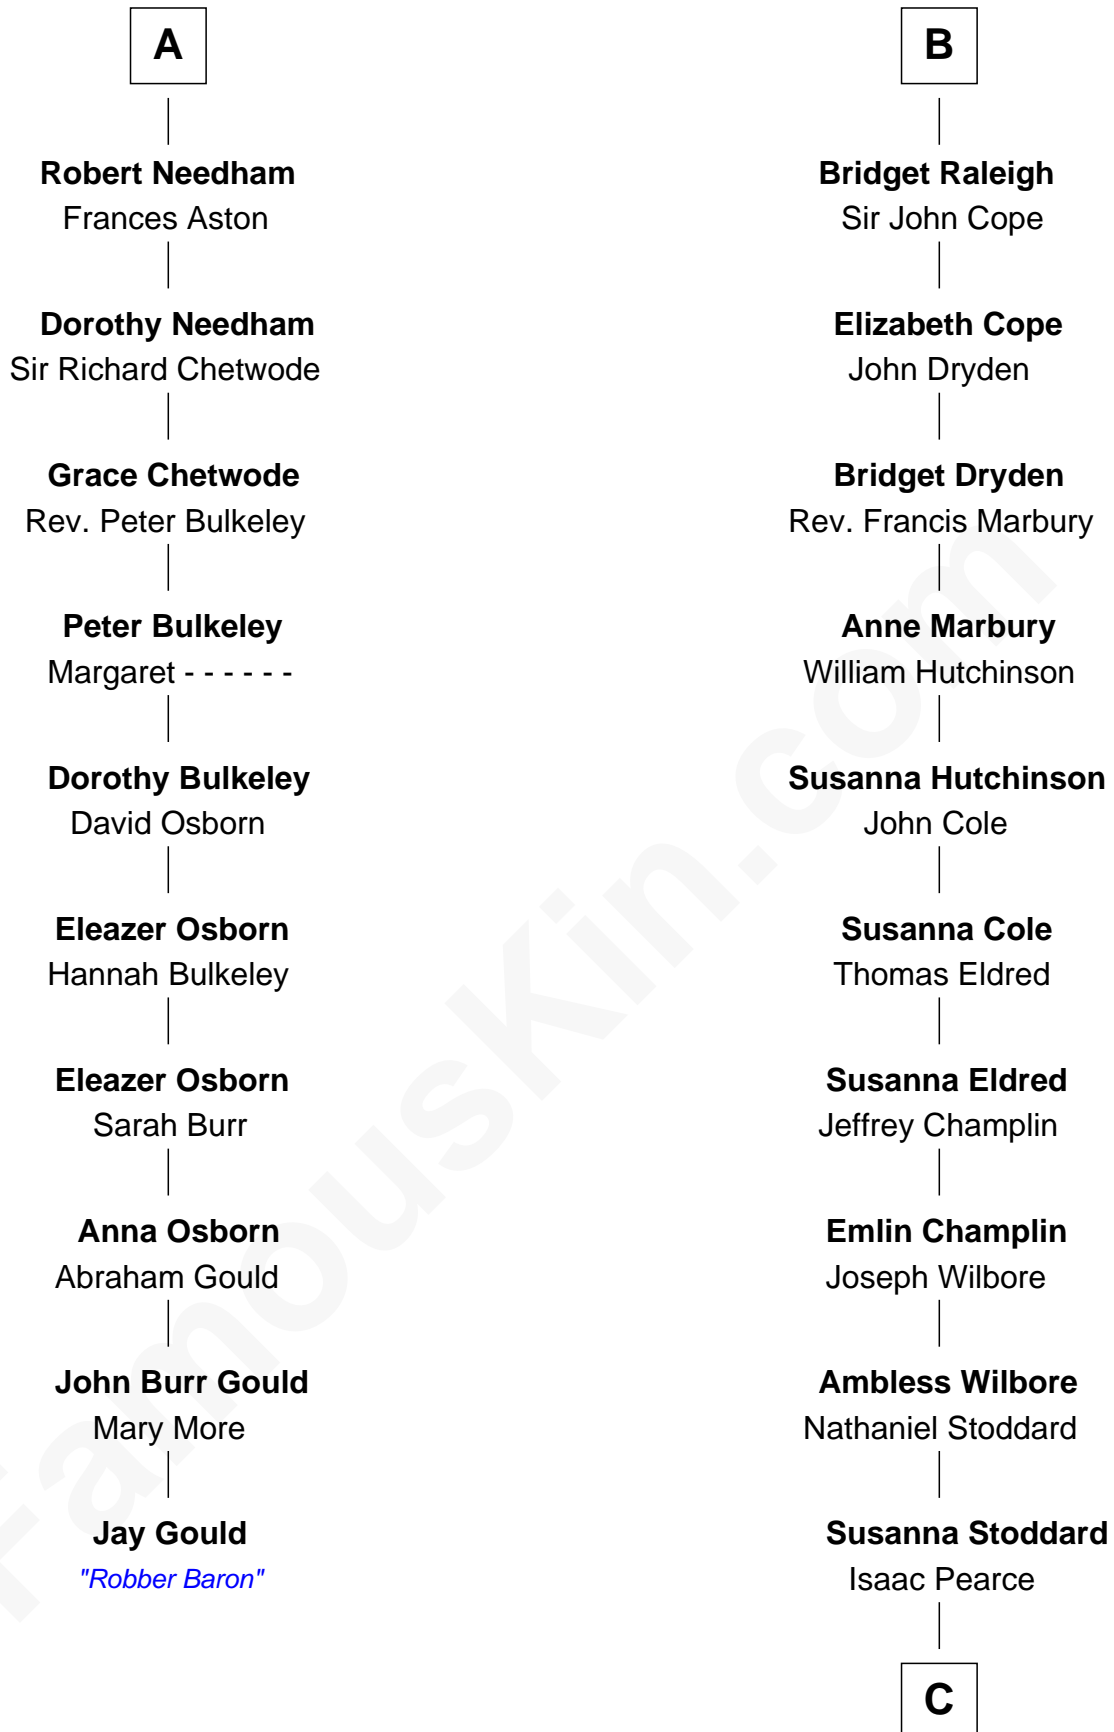

### Jay Gould

American Railroad "Robber Baron"

16th cousin 2 times removed of

**Shanghai Pierce**  
Texas Cattleman

**Sir James le Boteler**  
Eleanor de Bohun

**James le Boteler**  
Elizabeth Darcy

**James Butler**  
Anne de Welles

**James Butler**  
Joan Beauchamp

**Elizabeth Butler**  
John Talbot

**Sir Gilbert Talbot**  
Audrey Cotton

**Sir John Talbot**  
Margaret Troutbeck

**Anne Talbot**  
Thomas Needham

**A**

**Pernel le Boteler**  
Sir Gilbert Talbot

**Sir Richard Talbot**  
Ankaret le Strange

**Mary Talbot**  
Sir Thomas Greene

**Sir Thomas Greene**  
Phillippa Ferrers

**Elizabeth Greene**  
William Raleigh

**Sir Edward Raleigh**  
Margaret Verney

**Sir Edward Raleigh**  
Anne Chamberlayne

**B**

**C**

**Jonathan D. Pearce**  
Hanna Phillips Head

**Shanghai Pierce**  
*Texas Cattleman*

FamousKin.com