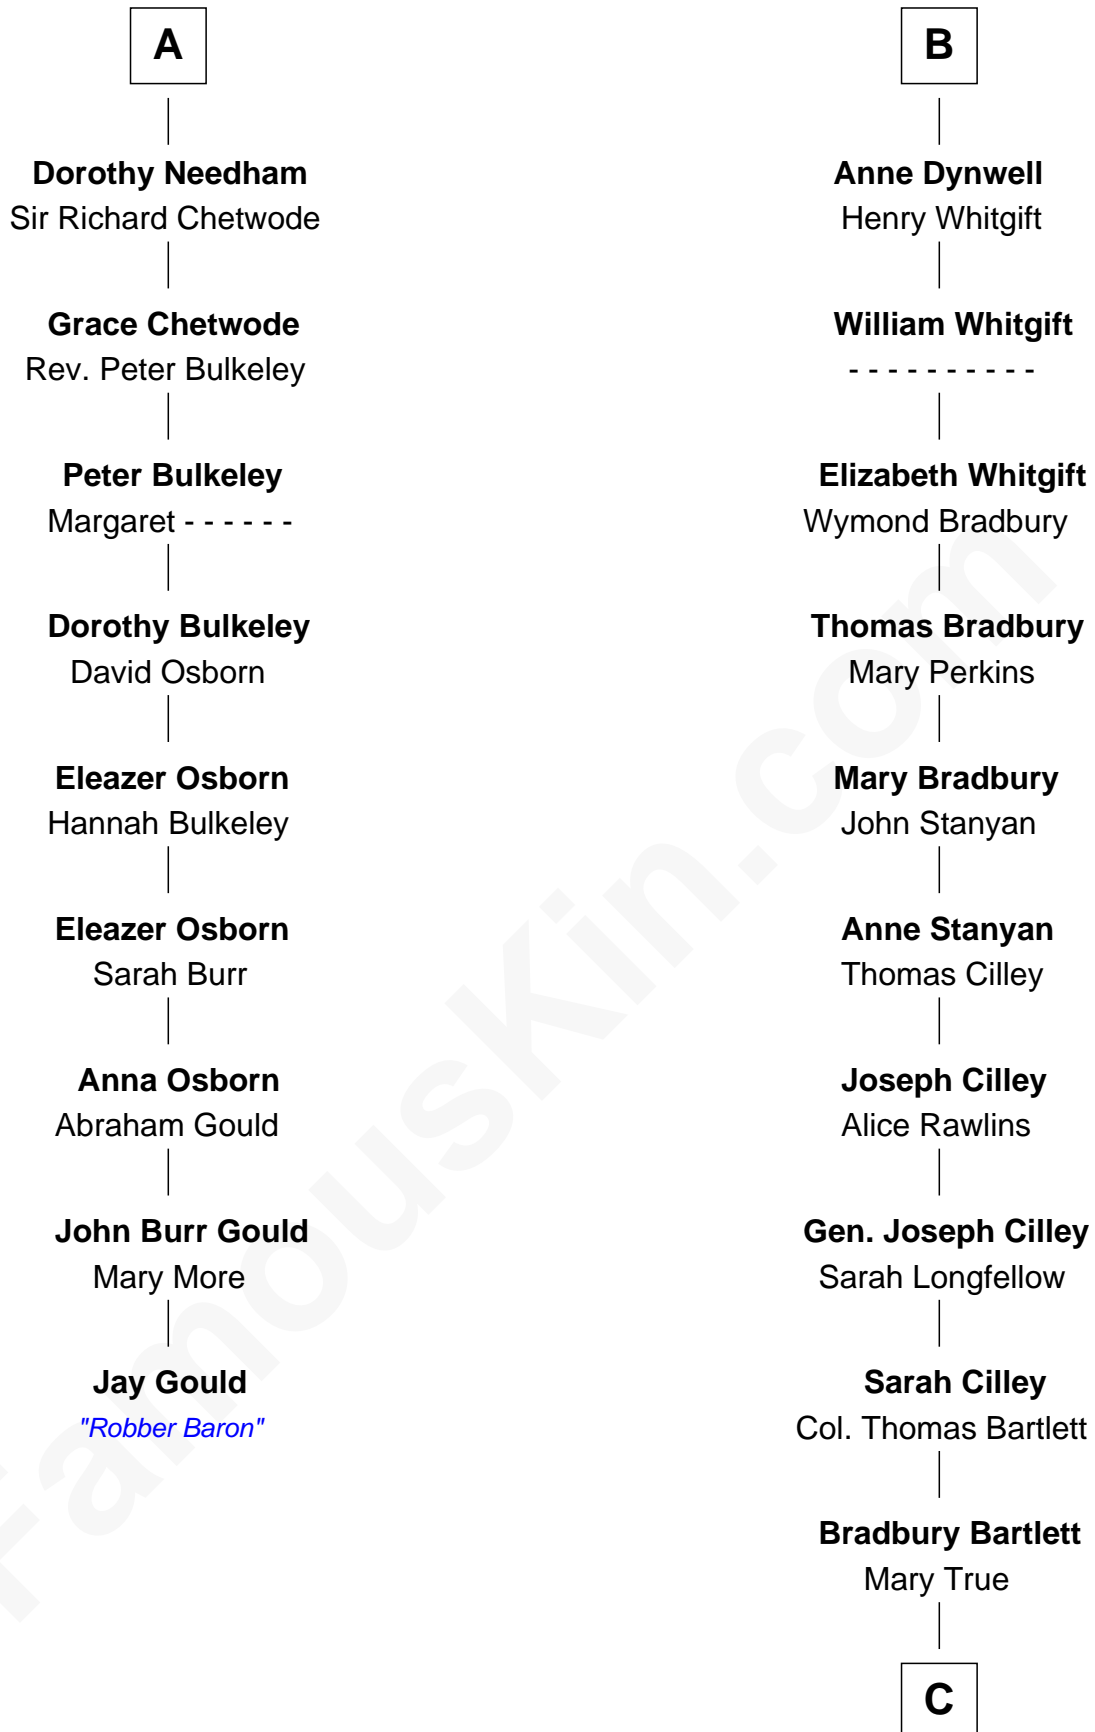

FamousKin.com

Relationship Chart of

Jay Gould

American Railroad "Robber Baron"

15th cousin 5 times removed of

Alan Shepard

Mercury and Apollo Astronaut

Sir Thomas de Beauchamp

Katherine de Mortimer

C

Thomas Bradbury Bartlett
Victoria Elizabeth Williams Cilley

Annie Elizabeth Bartlett
Frederick Johnson Shepard

Alan Bartlett Shepard
Pauline Renza Emerson

Alan Shepard
Mercury and Apollo Astronaut