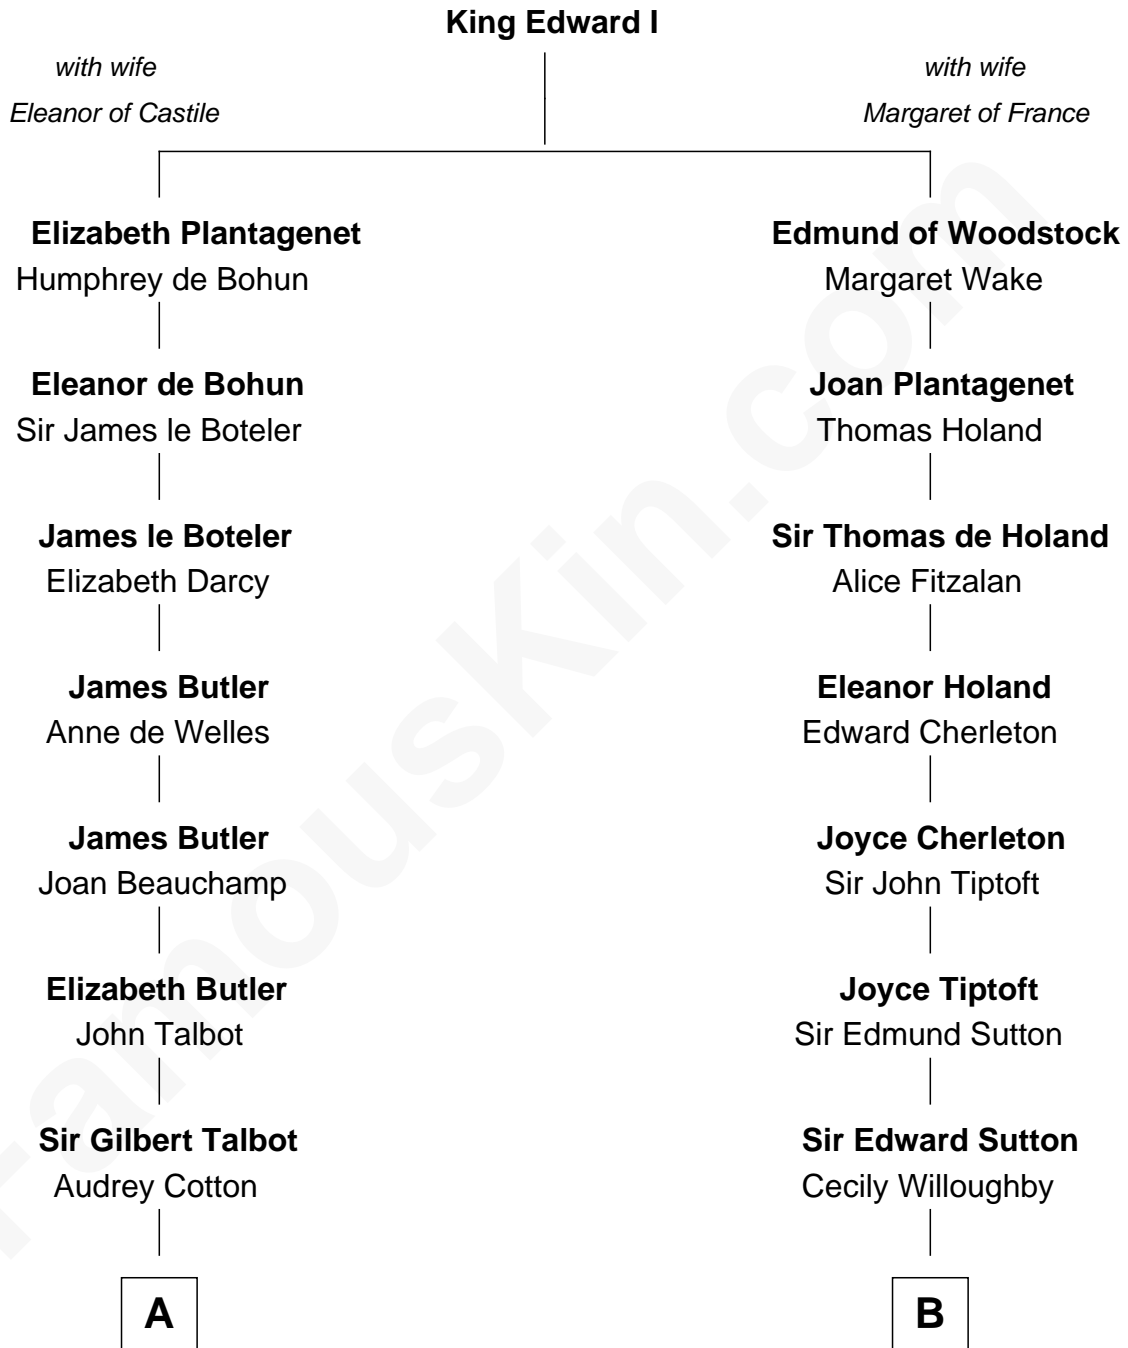

FamousKin.com

Relationship Chart of

Jay Gould

American Railroad "Robber Baron"

18th cousin 2 times removed of

Alan Shepard

Mercury and Apollo Astronaut

C

John Burr Gould

Mary More

Jay Gould

"Robber Baron"

D

Thomas Bradbury Bartlett

Victoria Elizabeth Williams Cilley

Annie Elizabeth Bartlett