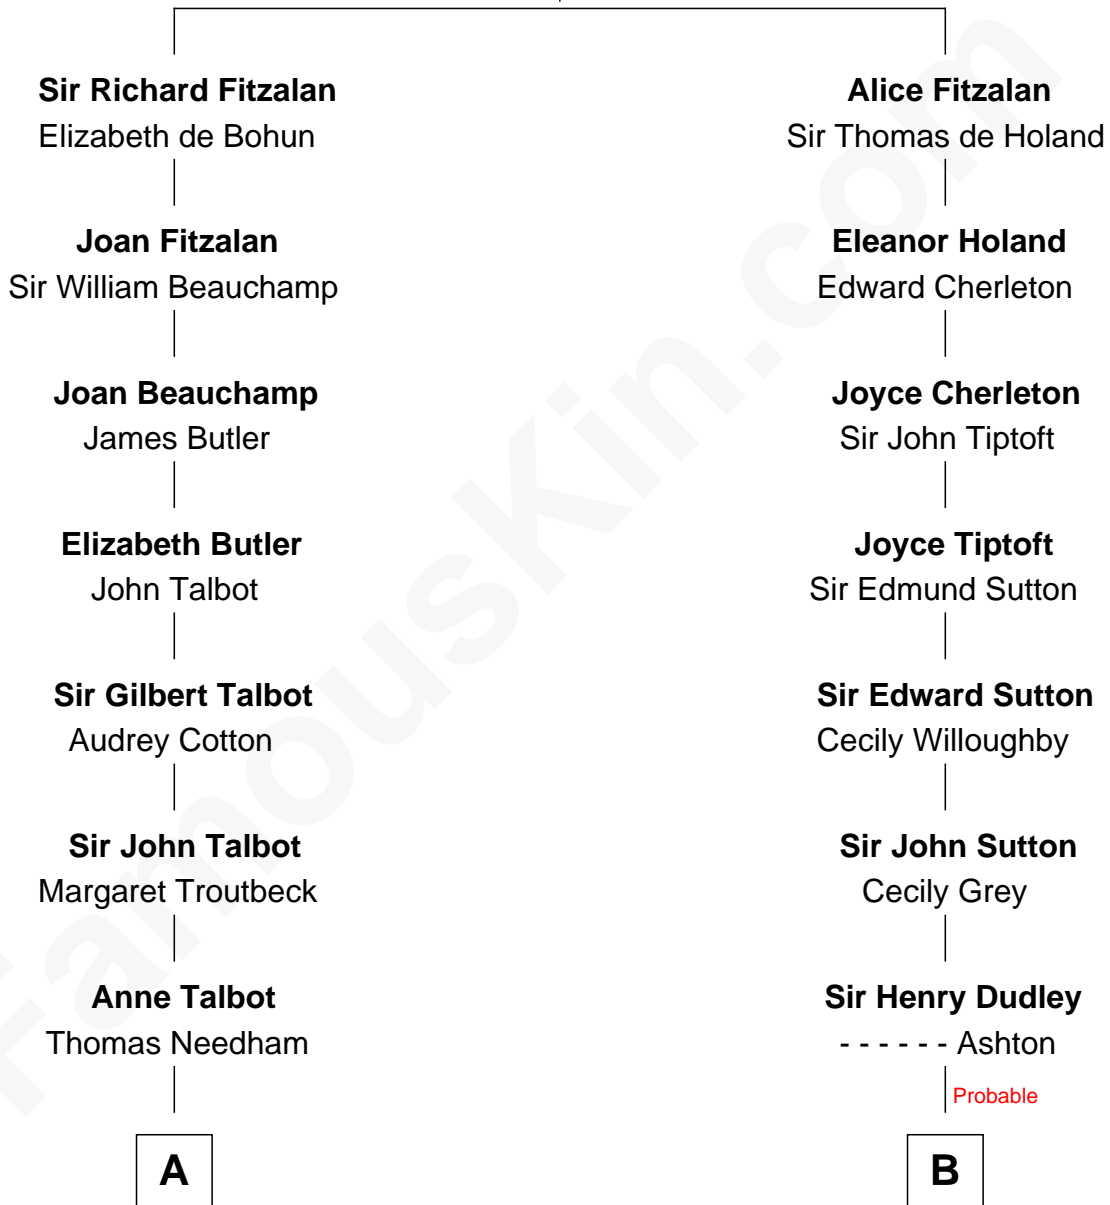

## Relationship Chart of

### Jay Gould

American Railroad "Robber Baron"

16th cousin 2 times removed of

### Alan Shepard

Mercury and Apollo Astronaut

**Richard Fitzalan**  
Eleanor Plantagenet

**C**

Alan Bartlett Shepard  
Pauline Renza Emerson

Alan Shepard  
*Mercury and Apollo Astronaut*

FamousKin.com