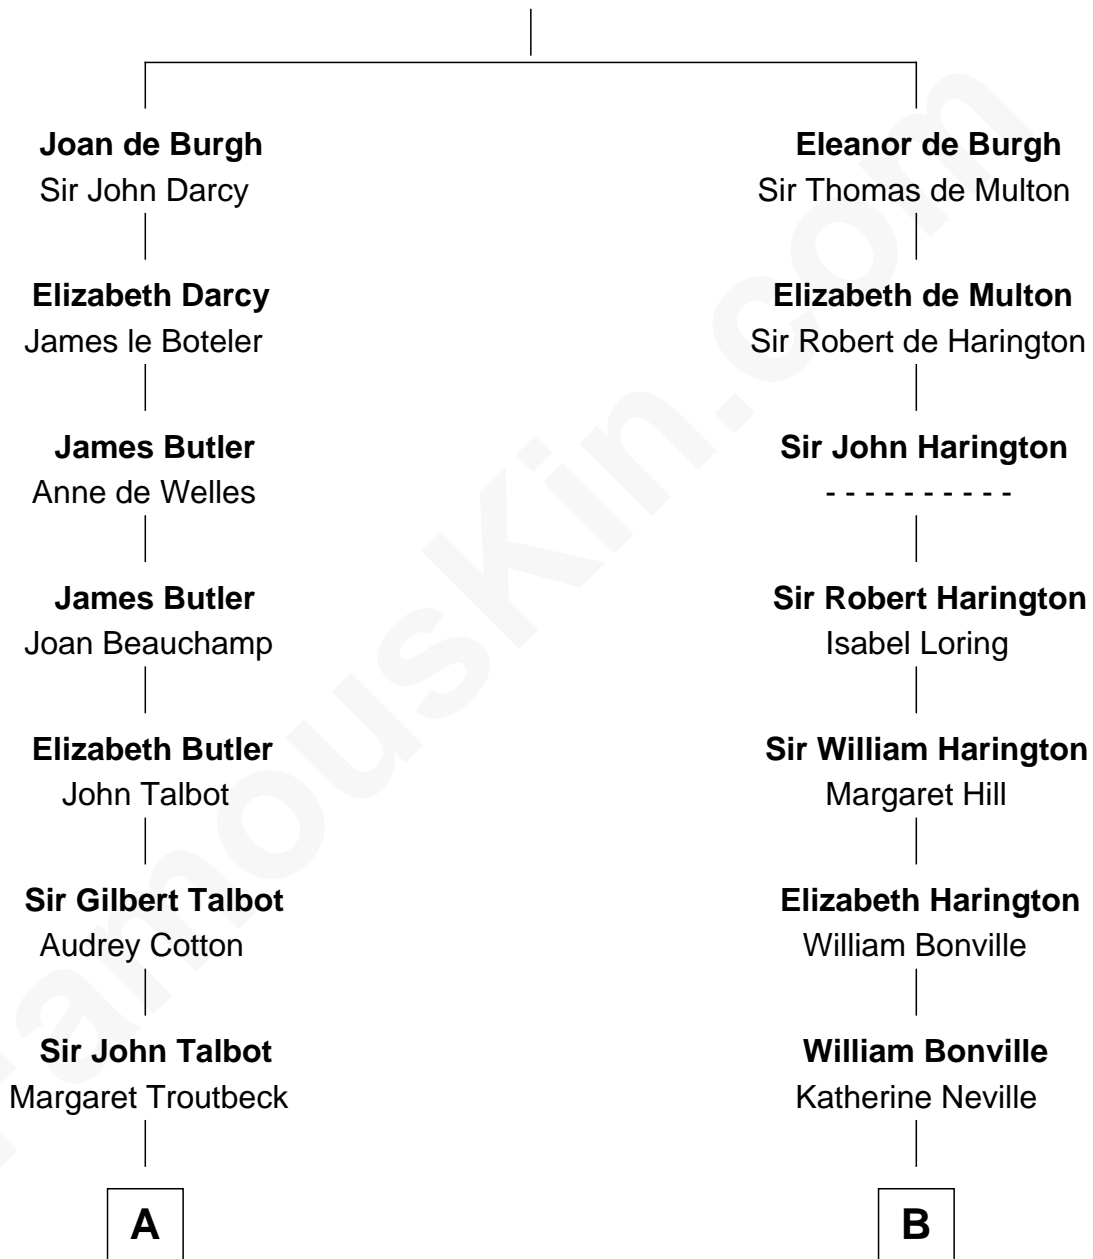

FamousKin.com

Relationship Chart of

Jay Gould

American Railroad "Robber Baron"

17th cousin 4 times removed of

Alan Shepard

Mercury and Apollo Astronaut

Sir Richard de Burgh

Margaret - - - - -

C

Bradbury Bartlett

Mary True

Thomas Bradbury Bartlett

Victoria Elizabeth Williams Cilley

Annie Elizabeth Bartlett

Frederick Johnson Shepard