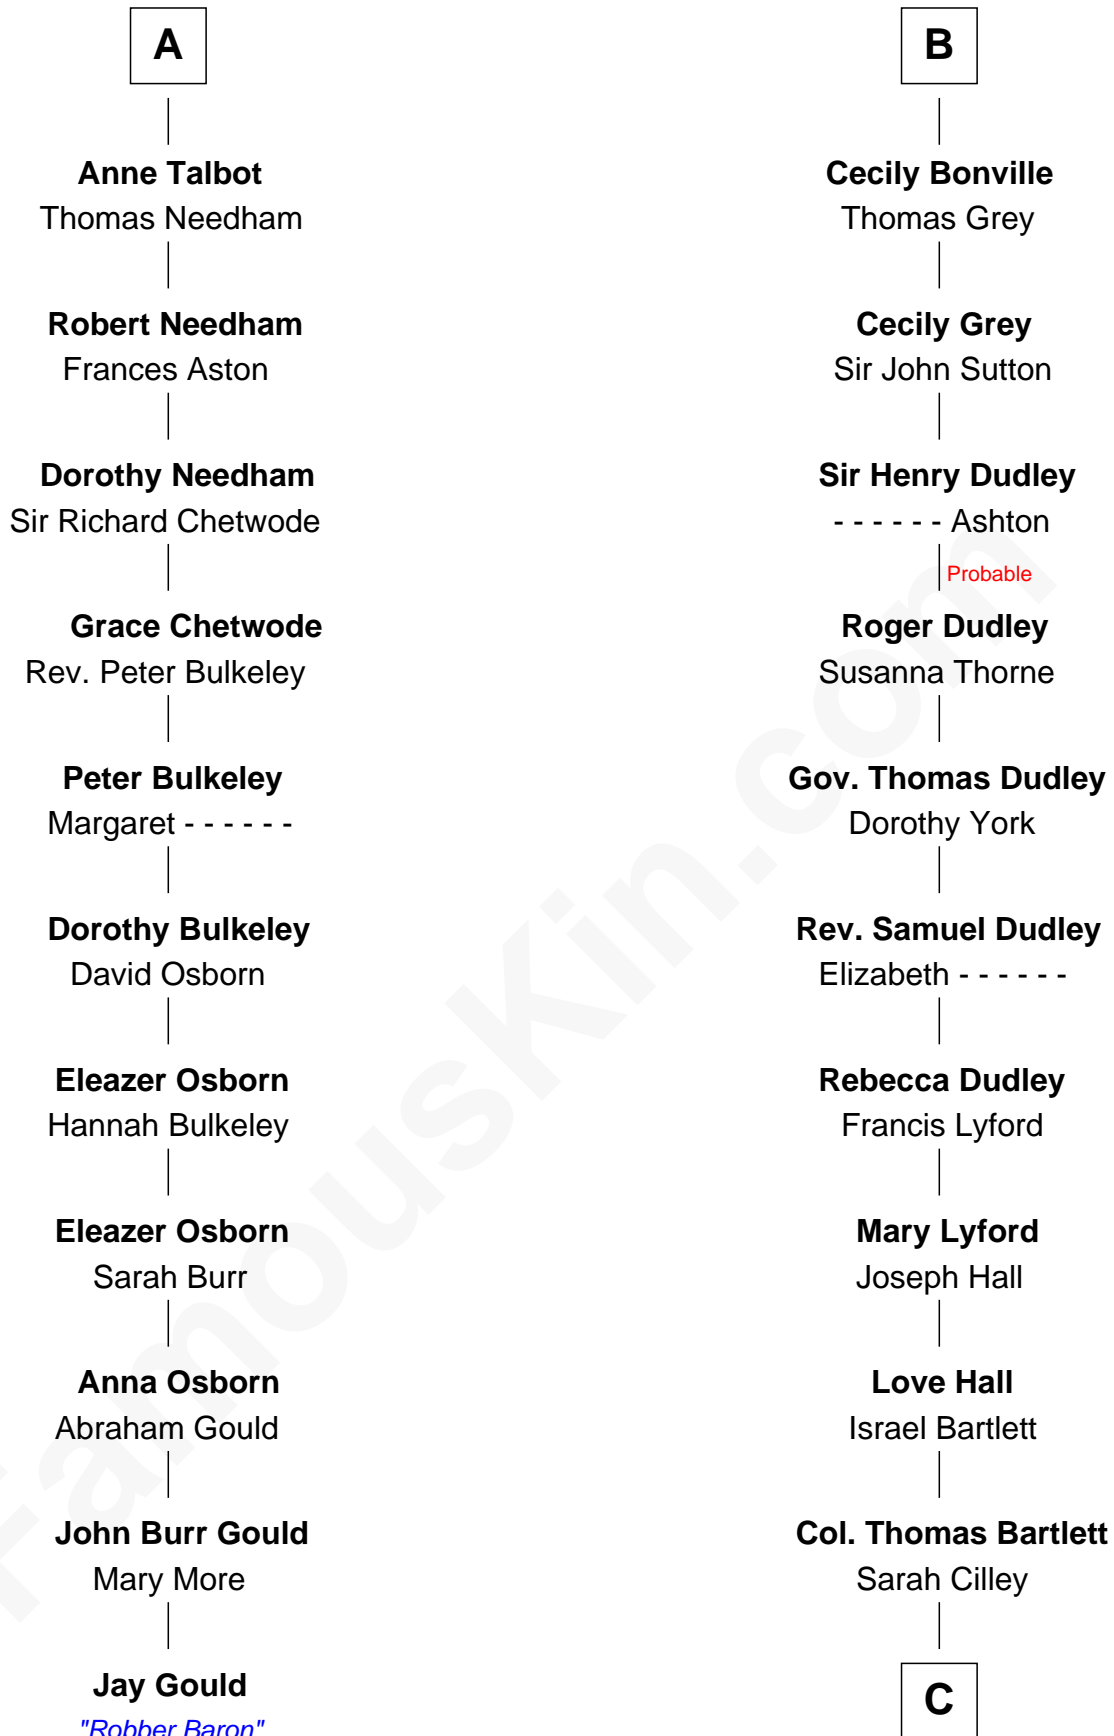

FamousKin.com

Relationship Chart of

Jay Gould

American Railroad "Robber Baron"

17th cousin 4 times removed of

Alan Shepard

Mercury and Apollo Astronaut

Sir Richard de Burgh

Margaret - - - - -

C

Bradbury Bartlett

Mary True

Thomas Bradbury Bartlett

Victoria Elizabeth Williams Cilley

Annie Elizabeth Bartlett

Frederick Johnson Shepard